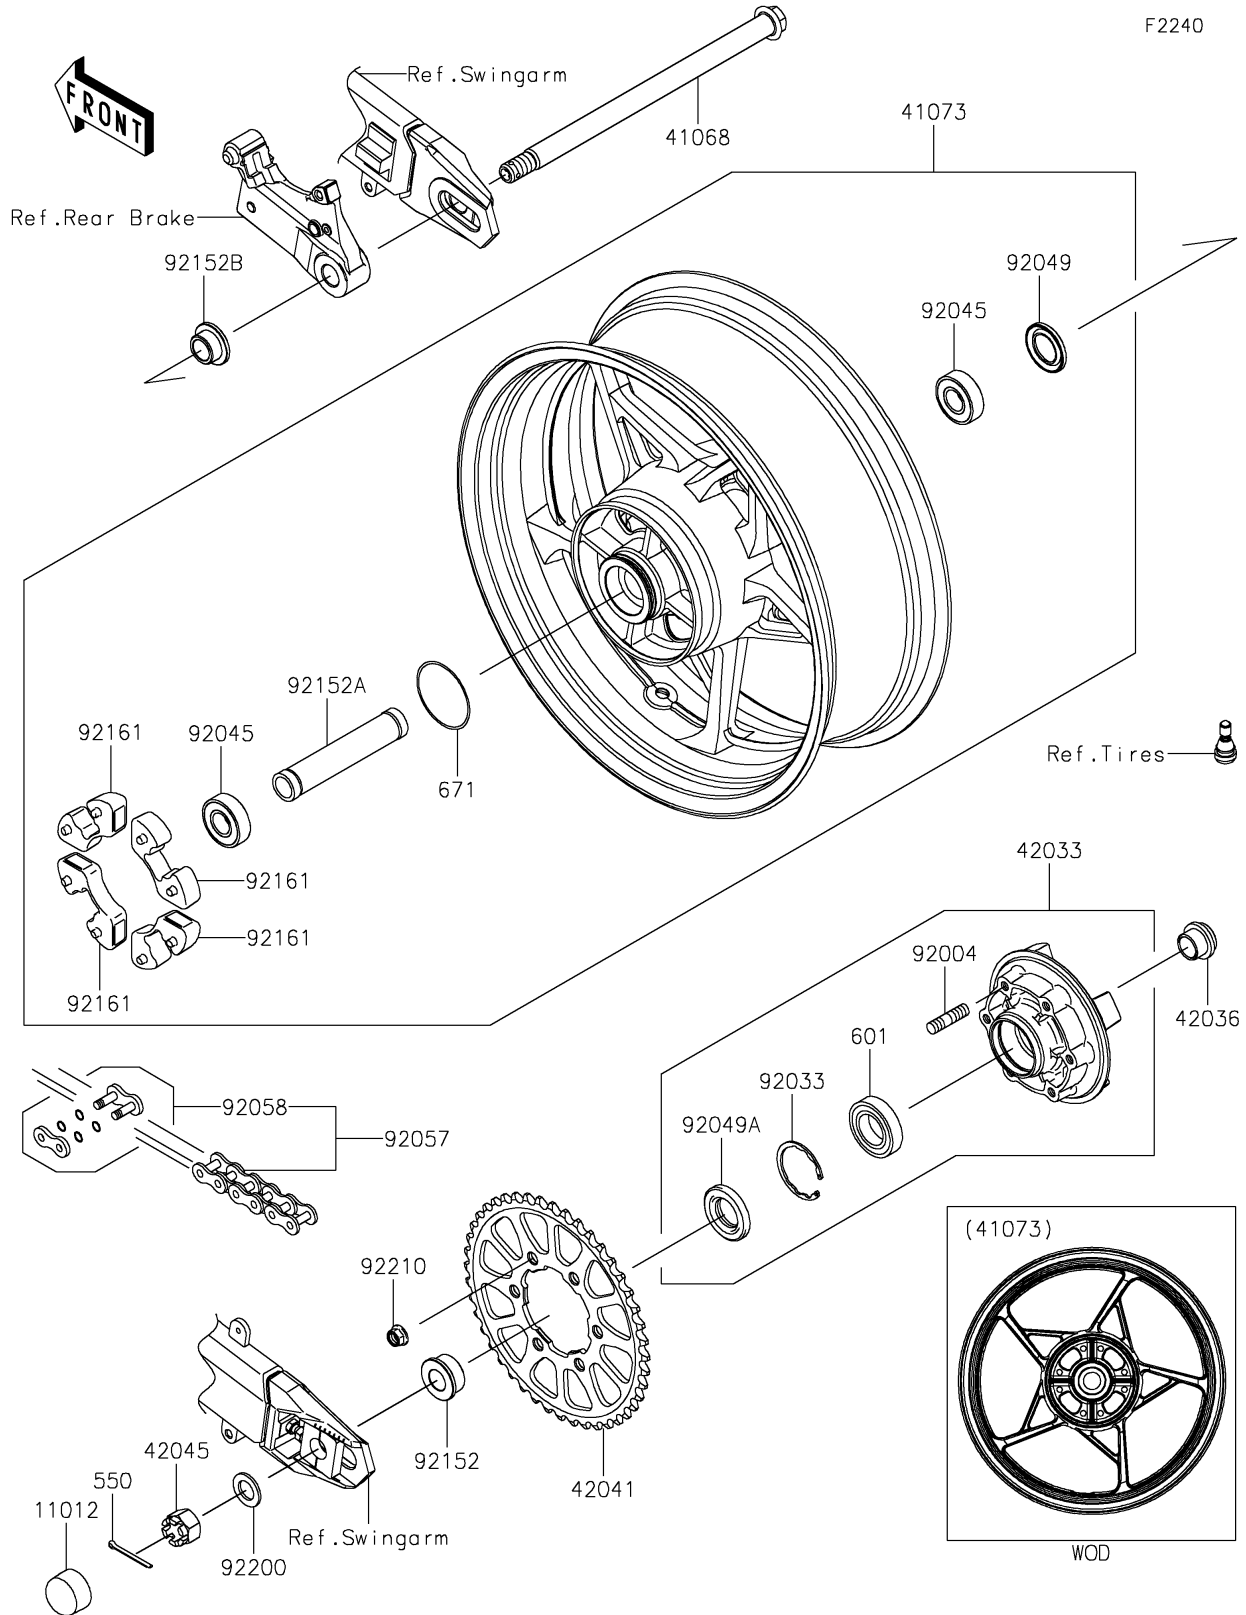

2022 Z900 SE PARTS DIAGRAM

Rear Wheel/Chain

2022 Z900 SE PARTS LIST

Rear Wheel/Chain

ITEM NAME	PART NUMBER	QUANTITY
CAP,AXLE NUT (Ref # 11012)	11012-1590	1
AXLE,RR,18X327.2 (Ref # 41068)	41068-0619	1
WHEEL-ASSY,RR,G.BLACK (Ref # 41073)	41073-0706-QT	1
COUPLING-ASSY,RR HUB (Ref # 42033)	42033-0570	1
SLEEVE,RR HUB,L=23 (Ref # 42036)	42036-1251	1
SPROCKET-HUB,44T (Ref # 42041)	42041-0158	1
NUT,CASTLE,18MM (Ref # 42045)	42045-018	1
STUD,10X19 (Ref # 92004)	92004-0048	6
RING-SNAP,52MM (Ref # 92033)	92033-1043	1
BEARING-BALL,20X47X14 (Ref # 92045)	92045-0821	2
SEAL-OIL,28 47 5 (Ref # 92049)	92049-0140	1
SEAL-OIL (Ref # 92049A)	92049-1287	1
CHAIN,DRIVE,EK525RMX3/3D,114L (Ref # 92057)	92057-0672	1
JOINT-CHAIN (Ref # 92058)	92058-0041	1
COLLAR,20X35X18 (Ref # 92152)	92152-1585	1
COLLAR,20.2X27.2X141.9 (Ref # 92152A)	92152-2250	1
COLLAR,RR AXLE,RH,L=16.4 (Ref # 92152B)	92152-2698	1
DAMPER,SHOCK,RR HUB (Ref # 92161)	92161-0342	4
WASHER,19X32X2.6 (Ref # 92200)	92200-1489	1
NUT,LOCK,FLANGED,10MM (Ref # 92210)	92210-0276	6
PIN-COTTER,4.0X40 (Ref # 550)	550AA4040	1
BEARING-BALL (Ref # 601)	601B6205UU	1
O RING,60MM (Ref # 671)	671B2560	1