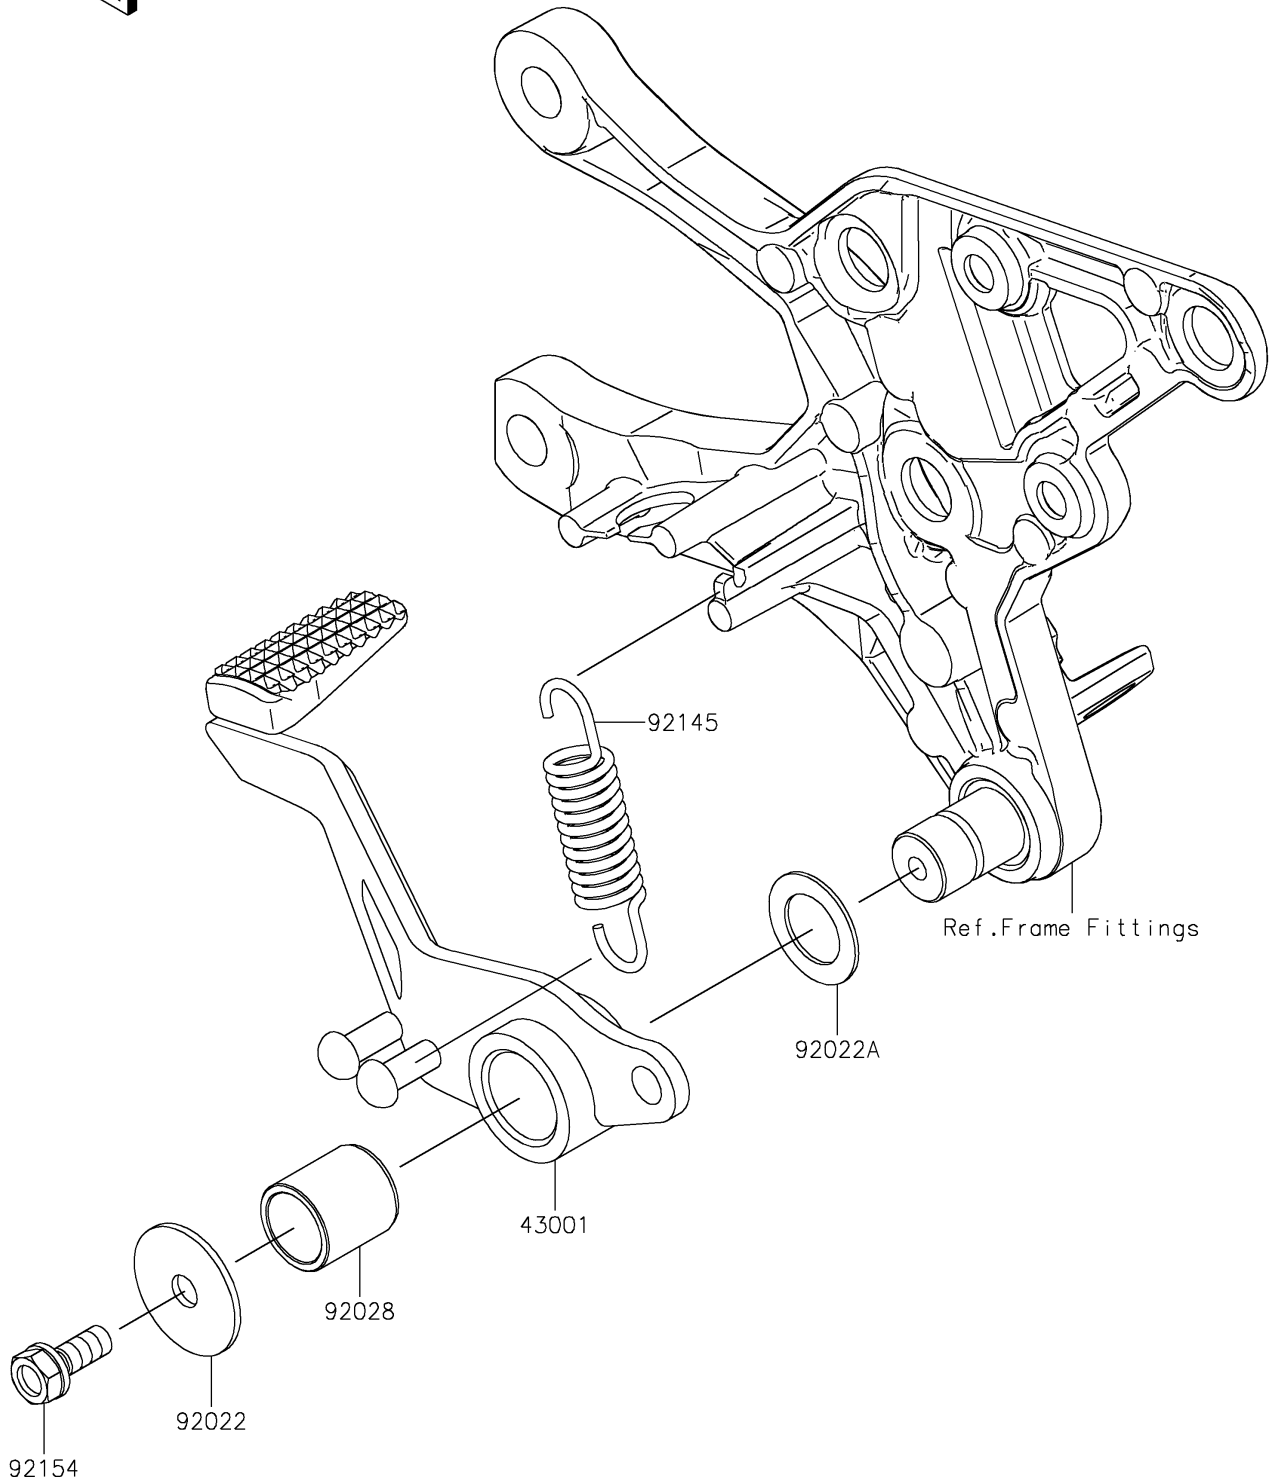

2022 Z900 SE PARTS DIAGRAM

Brake Pedal/Torque Link

F2260

2022 Z900 SE PARTS LIST

Brake Pedal/Torque Link

ITEM NAME	PART NUMBER	QUANTITY
LEVER-BRAKE (Ref # 43001)	43001-0749	1
WASHER,7X28X1.6 (Ref # 92022)	92022-1282	1
WASHER,15.3X24X1 (Ref # 92022A)	92022-326	1
BUSHING,BRAKE PEDAL (Ref # 92028)	92028-1282	1
SPRING,BRAKE PEDAL (Ref # 92145)	92145-0893	1
BOLT,UPSET-WS,6X16 (Ref # 92154)	92154-0935	1