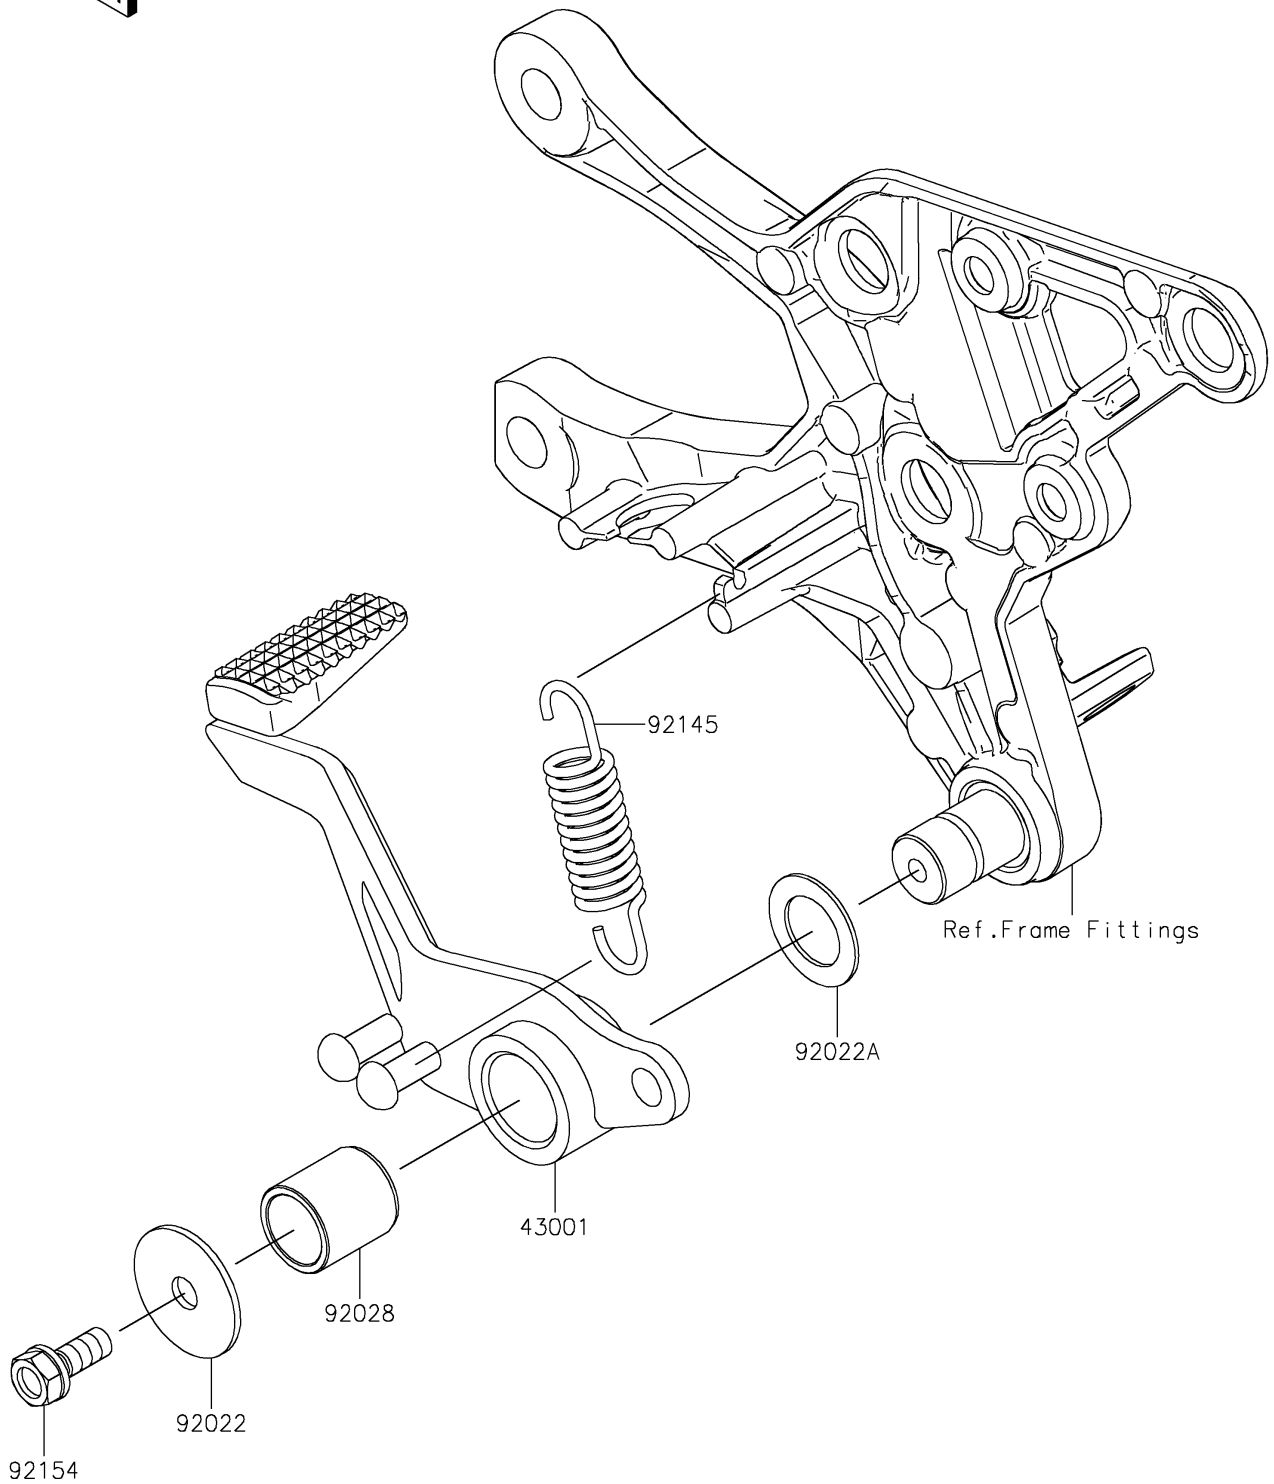

2022 Z900 SE PARTS DIAGRAM

Brake Pedal/Torque Link

F2260

2022 Z900 SE PARTS LIST

Brake Pedal/Torque Link

ITEM NAME	PART NUMBER	QUANTITY
LEVER-BRAKE (Ref # 43001)	43001-0749	1
WASHER,7X28X1.6 (Ref # 92022)	92022-1282	1
WASHER,15.3X24X1 (Ref # 92022A)	92022-326	1
BUSHING,BRAKE PEDAL (Ref # 92028)	92028-1282	1
SPRING,BRAKE PEDAL (Ref # 92145)	92145-0893	1
BOLT,UPSET-WS,6X16 (Ref # 92154)	92154-0935	1