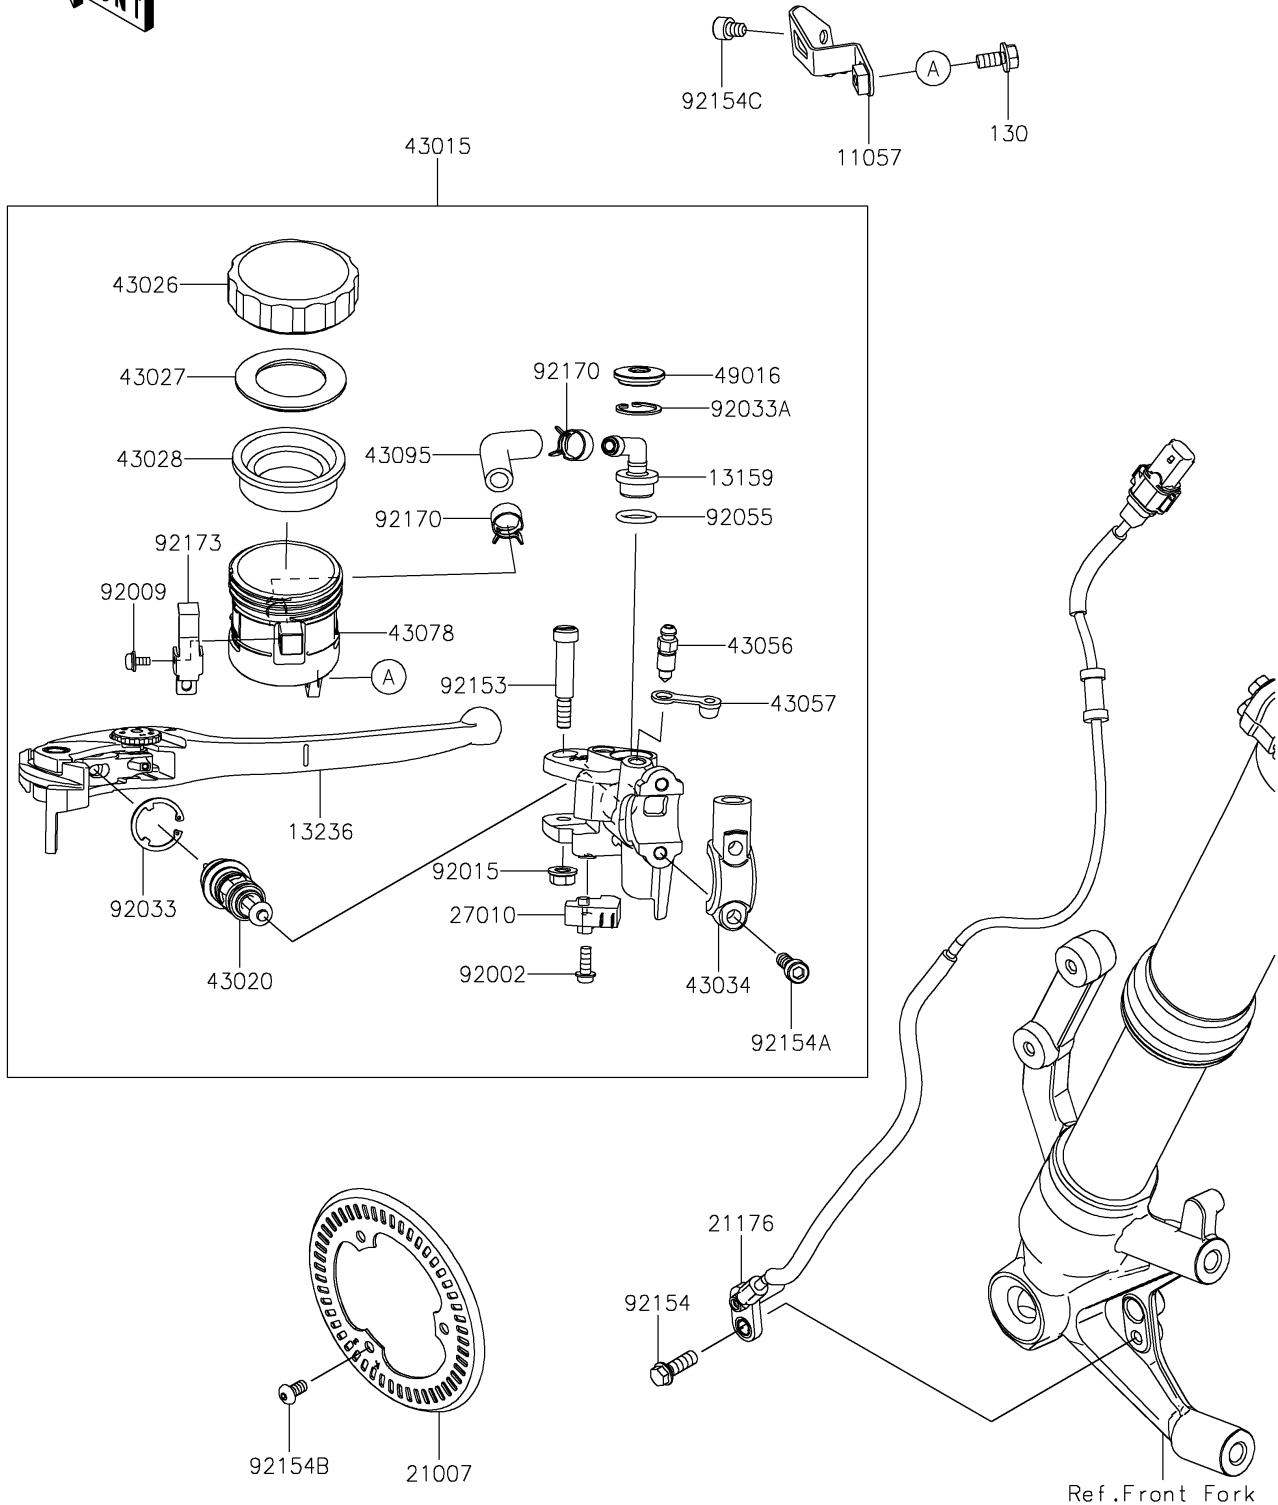

# 2022 Z900 SE PARTS DIAGRAM

## Front Master Cylinder

F2291

### Front Master Cylinder

ITEM NAME	PART NUMBER	QUANTITY
BRACKET,MASTER CYLINDER (Ref # 11057)	11057-4128	1
CONNECTOR (Ref # 13159)	13159-1061	1
LEVER-COMP,FRONT BRAKE (Ref # 13236)	13236-0139	1
ROTOR,SENSOR,FR (Ref # 21007)	21007-0671	1
SENSOR,SPEED,FR (Ref # 21176)	21176-0973	1
SWITCH,BRAKE (Ref # 27010)	27010-0762	1
CYLINDER-ASSY-MASTER,FR (Ref # 43015)	43015-0769	1
PISTON-COMP-BRAKE (Ref # 43020)	43020-0028	1
CAP-BRAKE (Ref # 43026)	43026-1051	1
PLATE-DIAPHRAGM (Ref # 43027)	43027-1051	1
DIAPHRAGM,MASTER CYLINDER (Ref # 43028)	43028-1057	1
HOLDER-BRAKE,MASTER CYLINDER (Ref # 43034)	43034-0057	1
BREATHER-BRAKE (Ref # 43056)	43056-1056	1
CAP-BREATHER (Ref # 43057)	43057-1001	1
RESERVOIR (Ref # 43078)	43078-0591	1
HOSE-BRAKE (Ref # 43095)	43095-1753	1
COVER-SEAL (Ref # 49016)	49016-1147	1
BOLT,SCREW,4X12 (Ref # 92002)	92002-1323	1
SCREW (Ref # 92009)	92009-1570	1
NUT,FLANGED,6MM (Ref # 92015)	92015-1528	1
RING-SNAP (Ref # 92033)	92033-0034	1
RING-SNAP,20.5MM (Ref # 92033A)	92033-1186	1
RING-O,14.8X2.4 (Ref # 92055)	92055-0741	1
BOLT,LEVER (Ref # 92153)	92153-0868	1
BOLT,FLANGED,6X18 (Ref # 92154)	92154-0784	1
BOLT,SOCKET,6X22 (Ref # 92154A)	92154-1271	2
BOLT,SOCKET,5X10 (Ref # 92154B)	92154-2801	3
BOLT,SOCKET,6X8 (Ref # 92154C)	92154-2914	1
CLAMP,HOSE (Ref # 92170)	92170-1091	2

### Front Master Cylinder

ITEM NAME	PART NUMBER	QUANTITY
CLAMP (Ref # 92173)	92173-1790	1
BOLT-FLANGED,6X12 (Ref # 130)	130BA0612	1