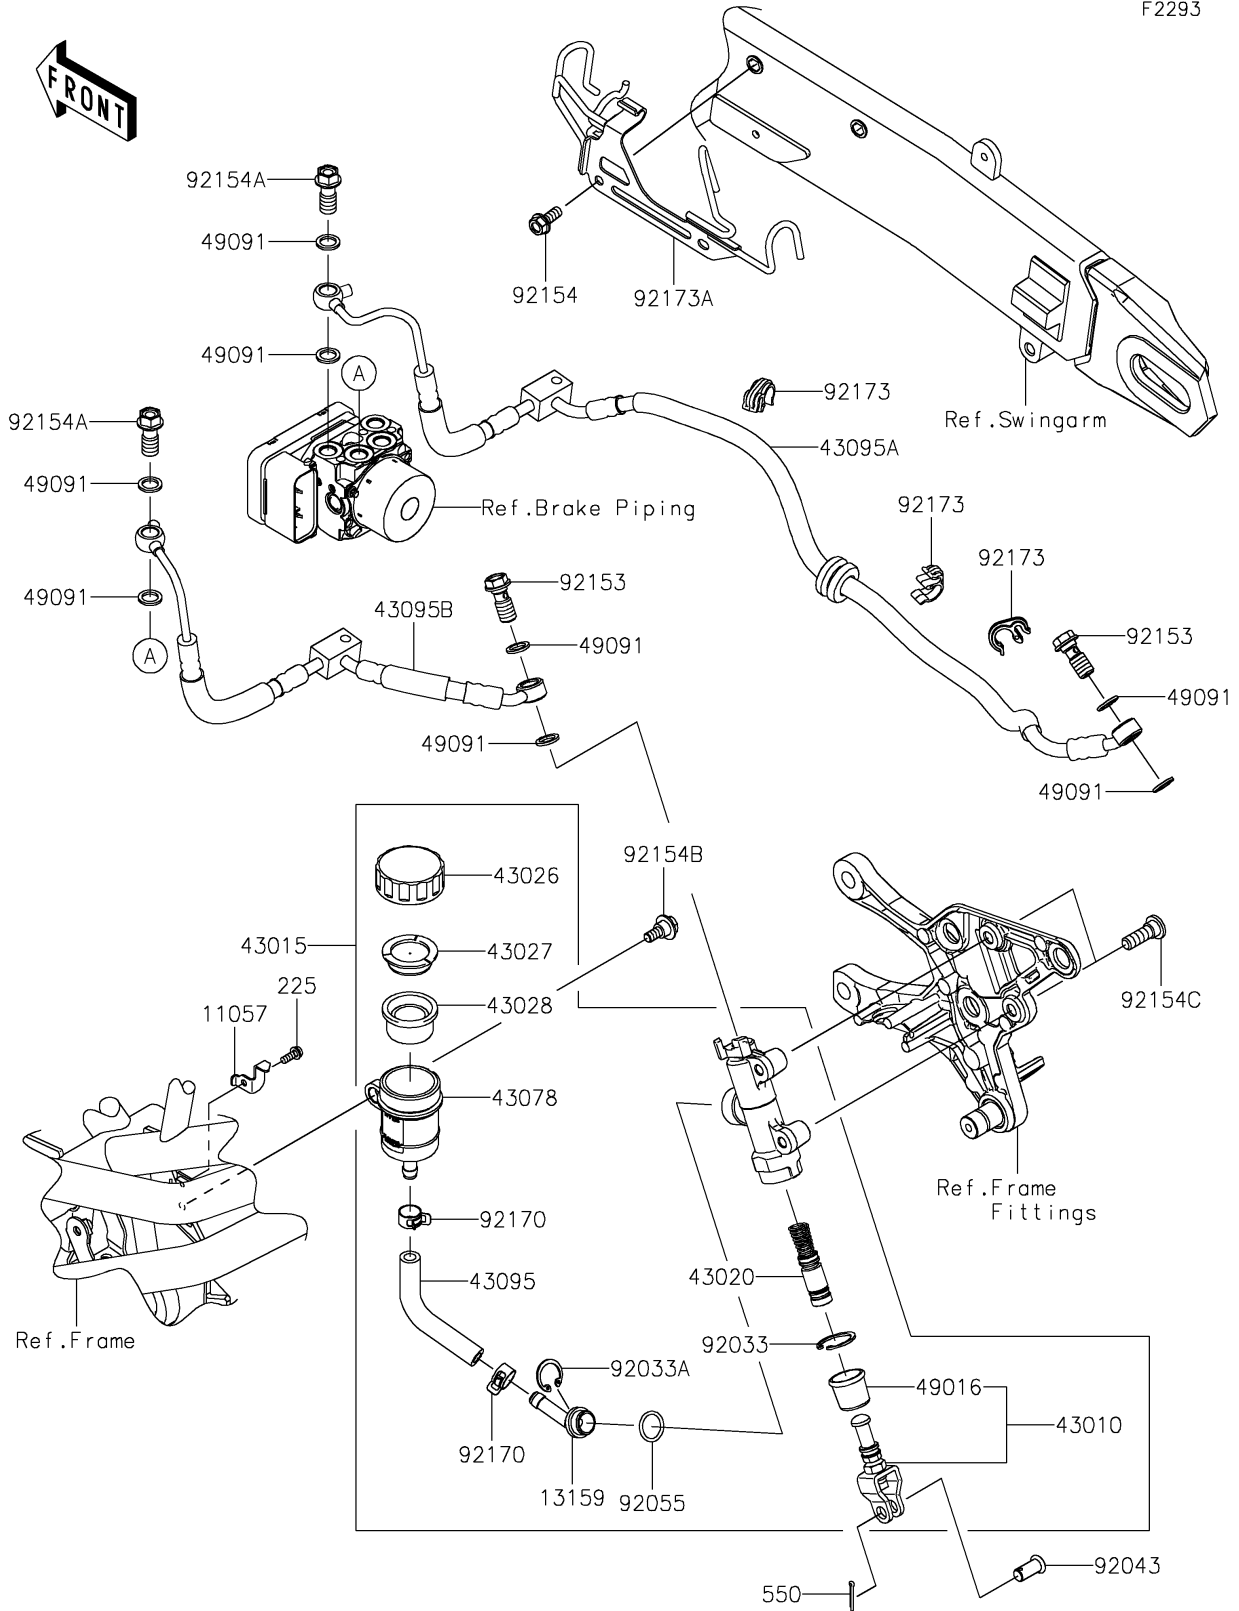

2022 Z900 SE PARTS DIAGRAM

Rear Master Cylinder

F2293

2022 Z900 SE PARTS LIST

Rear Master Cylinder

ITEM NAME	PART NUMBER	QUANTITY
-----------	-------------	----------