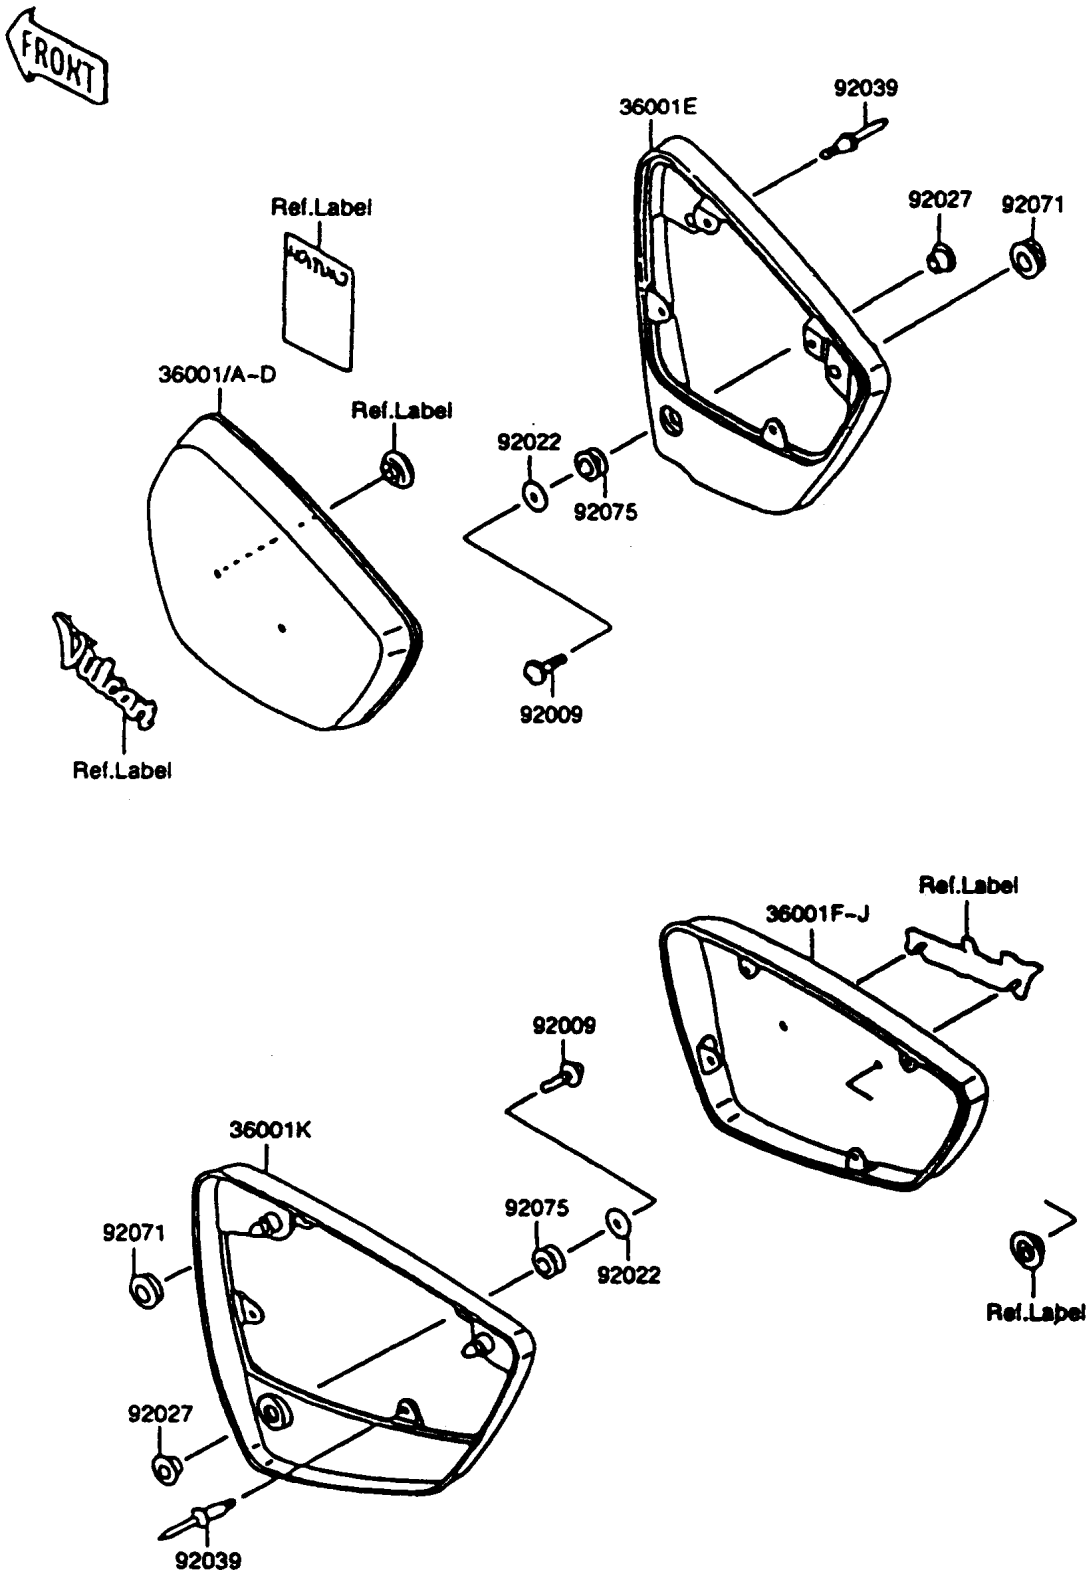

1998 Vulcan 1500 PARTS DIAGRAM

Side Covers

F2611

1998 Vulcan 1500 PARTS LIST

Side Covers

ITEM NAME	PART NUMBER	QUANTITY
COVER-SIDE,LH,M.D.BRONZE (Ref # 36001D)	36001-1355-1Z	1
COVER-SIDE,BASE,LH,F.BLACK (Ref # 36001E)	36001-1356-21	1
COVER-SIDE,RH,M.D.BRONZE (Ref # 36001J)	36001-1357-1Z	1
COVER-SIDE,BASE,RH,F.BLACK (Ref # 36001K)	36001-1358-21	1
SCREW,6X18 (Ref # 92009)	92009-1663	2
WASHER,6.5X20X1.6,BLACK (Ref # 92022)	92022-1619	2
COLLAR,L=9.1,WHITE (Ref # 92027)	92027-1795	2
RIVET (Ref # 92039)	92039-1232	8
GROMMET (Ref # 92071)	92071-1164	4
DAMPER (Ref # 92075)	92075-1634	2