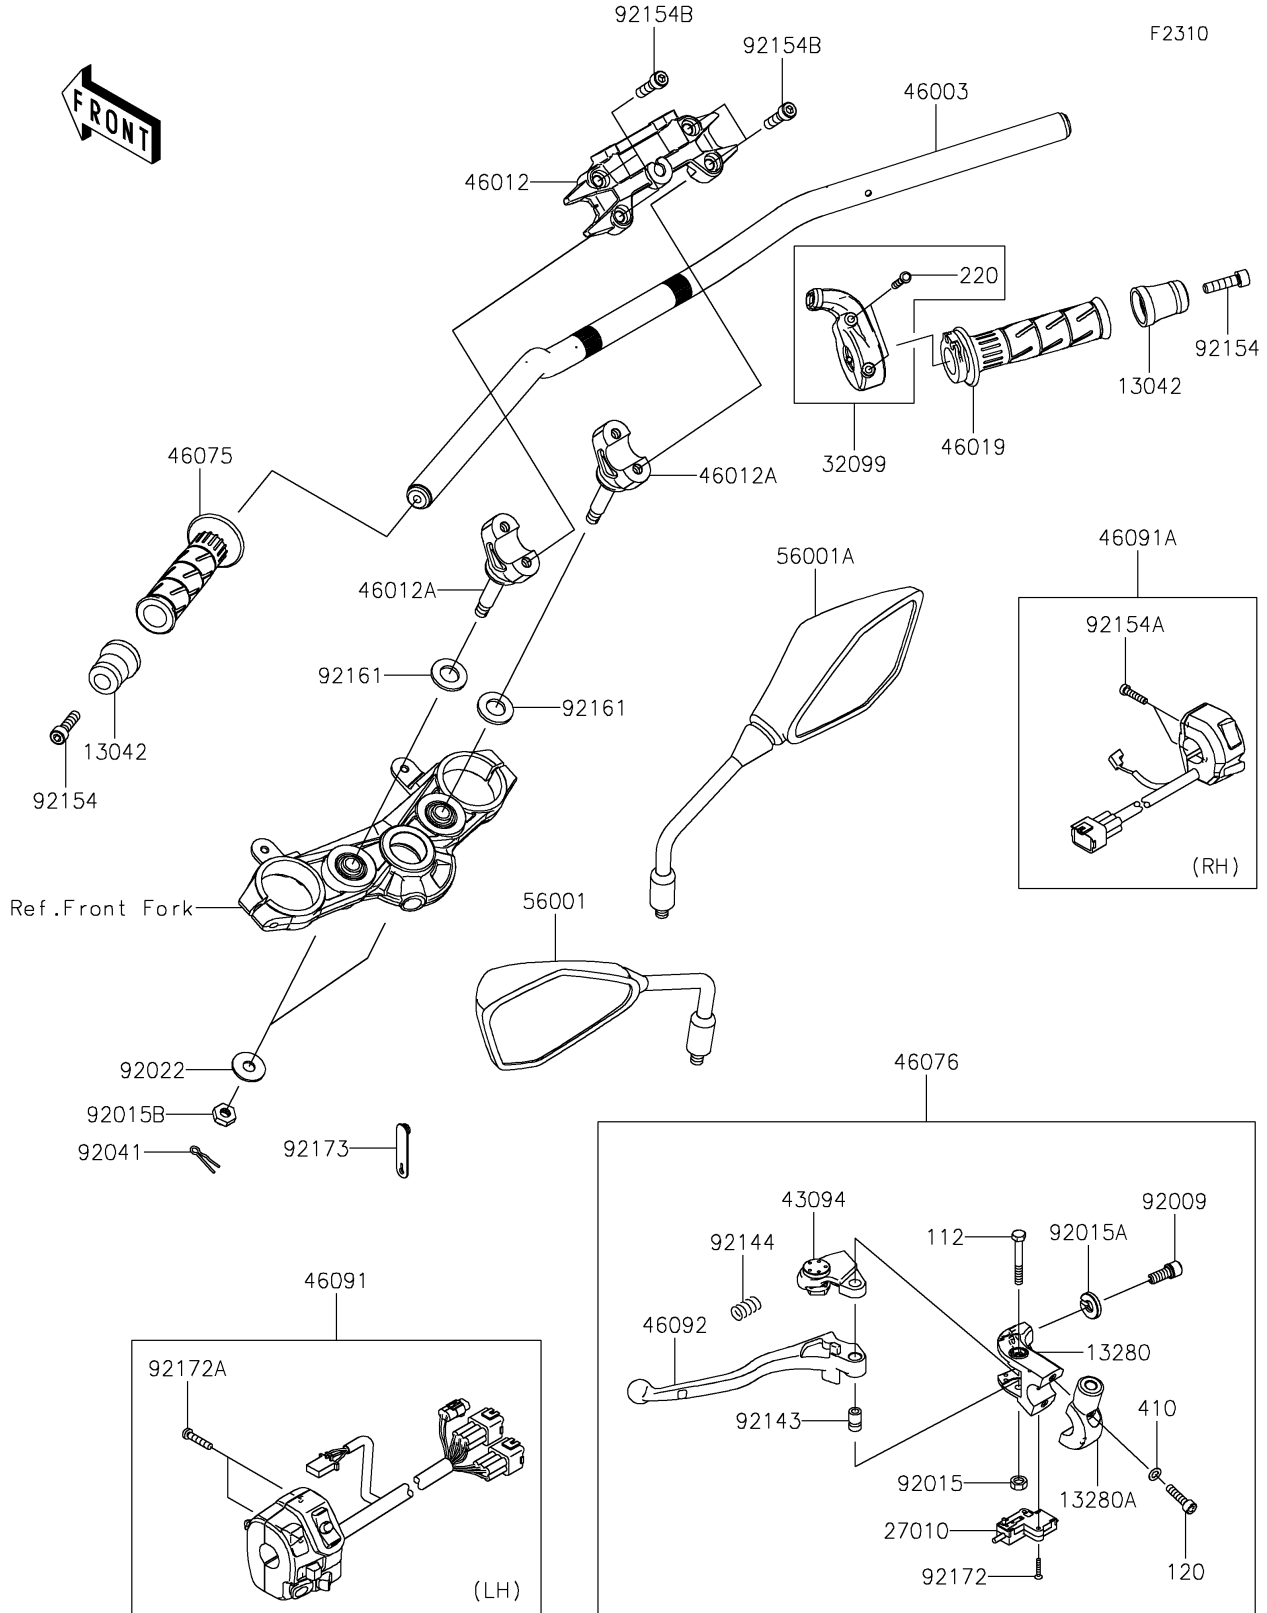

2022 Z900 SE PARTS DIAGRAM

Handlebar

2022 Z900 SE PARTS LIST

Handlebar

ITEM NAME	PART NUMBER	QUANTITY
WEIGHT,HANDLE (Ref # 13042)	13042-5024	2
HOLDER,CLUTCH LEVER (Ref # 13280)	13280-0306	1
HOLDER,CLUTCH LEVER (Ref # 13280A)	13280-0307	1
SWITCH,CLUTCH (Ref # 27010)	27010-0849	1
CASE,THROTTLE (Ref # 32099)	32099-0049	1
ADJUSTER (Ref # 43094)	43094-0009	1
HANDLE,F.S.BLACK (Ref # 46003)	46003-0782-18R	1
HOLDER-HANDLE,UPP,F.S.BLACK (Ref # 46012)	46012-0396-18R	1
HOLDER-HANDLE,LWR,F.S.BLACK (Ref # 46012A)	46012-0411-18R	2
GRIP-ASSY,THROTTLE (Ref # 46019)	46019-0060	1
GRIP,HANDLE,LH (Ref # 46075)	46075-0564	1
LEVER-ASSY-GRIP,CLUTCH (Ref # 46076)	46076-0122	1
HOUSING-ASSY-CONTROL,LH (Ref # 46091)	46091-0492	1
HOUSING-ASSY-CONTROL,RH (Ref # 46091A)	46091-0546	1
LEVER-GRIP,CLUTCH (Ref # 46092)	46092-0569	1
MIRROR-ASSY,LH (Ref # 56001)	56001-0299	1
MIRROR-ASSY,RH (Ref # 56001A)	56001-0300	1
SCREW,CABLE ADJUST,8MM,BLACK (Ref # 92009)	92009-1134	1
NUT,LOCK,6MM,BLACK (Ref # 92015)	92015-1191	1
NUT,CABLE ADJUST LOCK,8MM,BLK (Ref # 92015A)	92015-1197	1
NUT,LOCK,10MM (Ref # 92015B)	92015-1962	2
WASHER,10.2X28X2 (Ref # 92022)	92022-1088	2
COTTER,8MM (Ref # 92041)	92041-1060	2
COLLAR (Ref # 92143)	92143-1379	1
SPRING (Ref # 92144)	92144-1467	1
BOLT,SOCKET,8X30 (Ref # 92154)	92154-0440	2
BOLT,5X22 (Ref # 92154A)	92154-2483	2
BOLT,SOCKET,8X30 (Ref # 92154B)	92154-2683	4
DAMPER (Ref # 92161)	92161-0037	2

2022 Z900 SE PARTS LIST

Handlebar

ITEM NAME	PART NUMBER	QUANTITY
SCREW,3X16 (Ref # 92172)	92172-0183	2
SCREW-PAN-CROS,5X25 (Ref # 92172A)	92172-1140	2
CLAMP (Ref # 92173)	92173-2198	1
BOLT-UPSET,6X45 (Ref # 112)	112BB0645	1
BOLT-SOCKET,6X25 (Ref # 120)	120CB0625	2
SCREW-PAN-CROS,5X35 (Ref # 220)	220AB0535	2
WASHER-PLAIN-SMALL,6MM (Ref # 410)	410AB0600	2