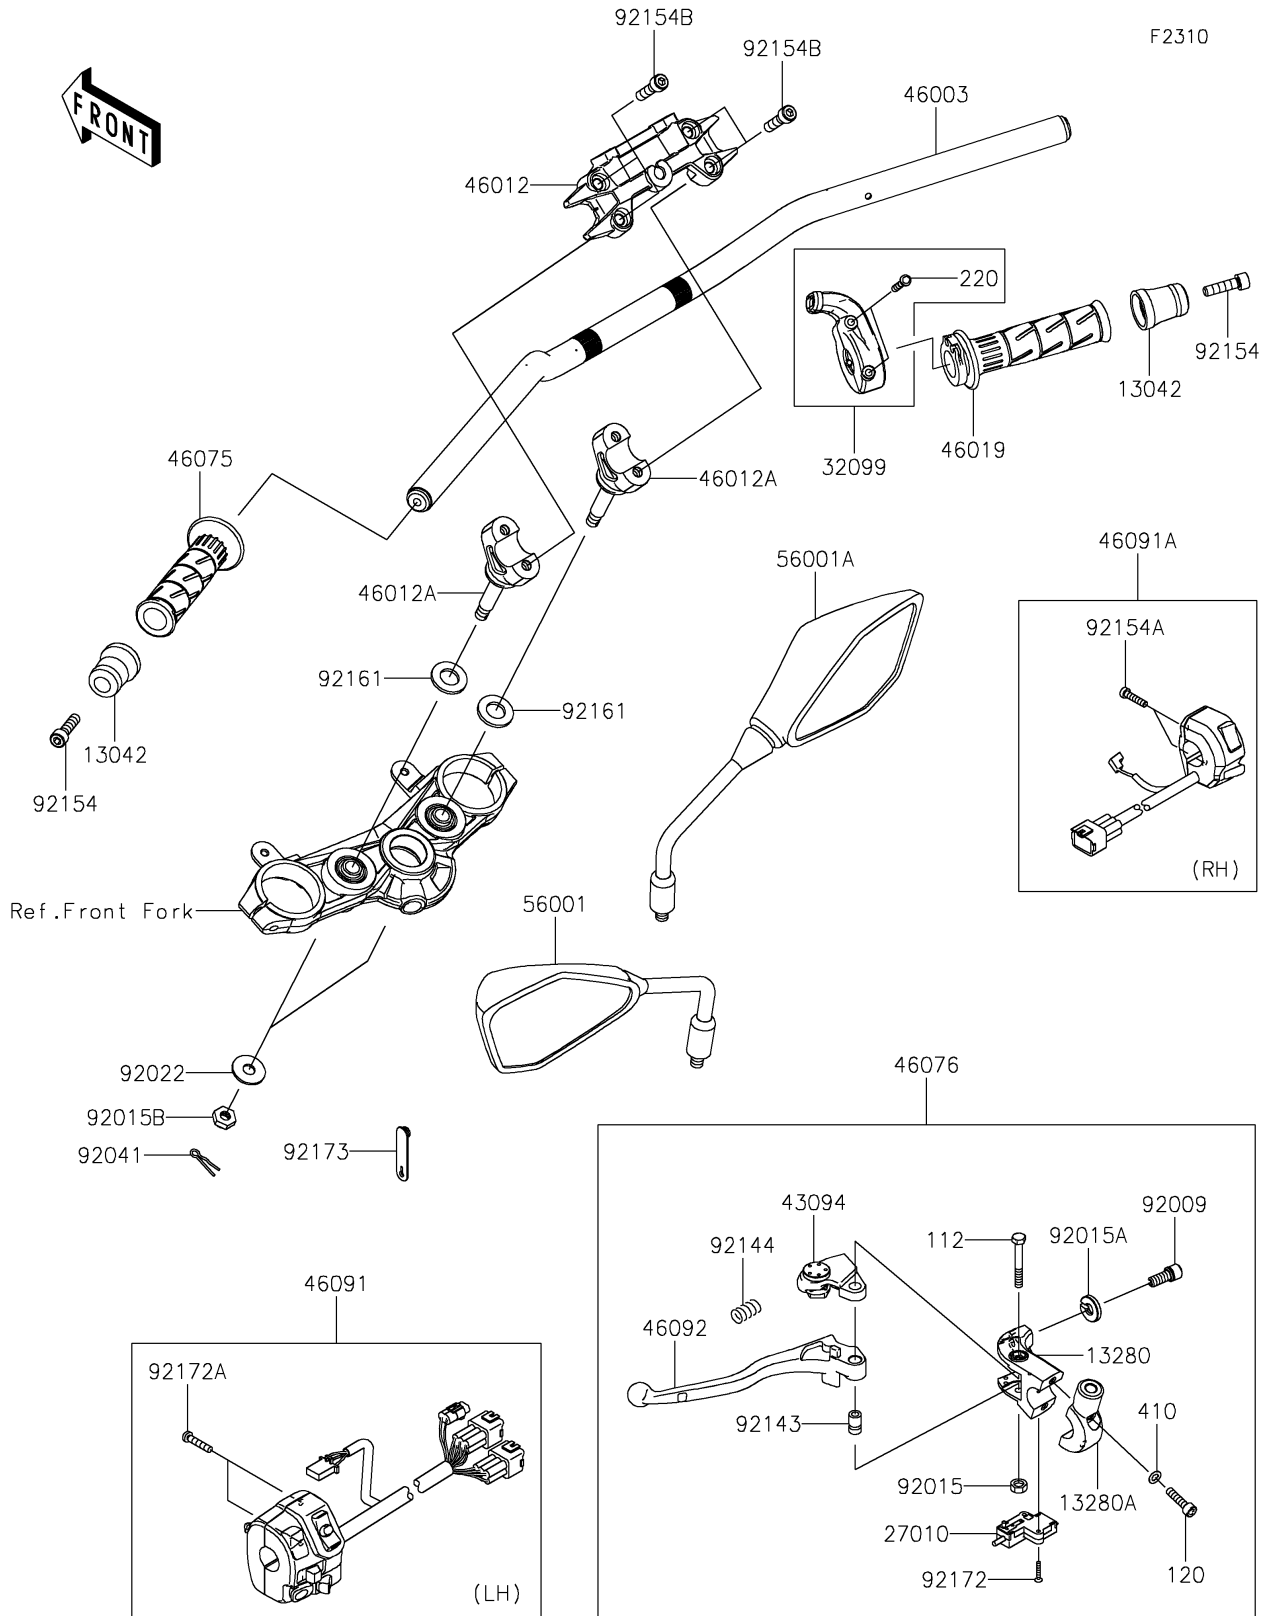

2022 Z900 SE PARTS DIAGRAM

Handlebar

2022 Z900 SE PARTS LIST

Handlebar

ITEM NAME	PART NUMBER	QUANTITY
WEIGHT,HANDLE (Ref # 13042)	13042-5024	2
HOLDER,CLUTCH LEVER (Ref # 13280)	13280-0306	1
HOLDER,CLUTCH LEVER (Ref # 13280A)	13280-0307	1
SWITCH,CLUTCH (Ref # 27010)	27010-0849	1
CASE,THROTTLE (Ref # 32099)	32099-0049	1
ADJUSTER (Ref # 43094)	43094-0009	1
HANDLE,F.S.BLACK (Ref # 46003)	46003-0782-18R	1
HOLDER-HANDLE,UPP,F.S.BLACK (Ref # 46012)	46012-0396-18R	1
HOLDER-HANDLE,LWR,F.S.BLACK (Ref # 46012A)	46012-0411-18R	2
GRIP-ASSY,THROTTLE (Ref # 46019)	46019-0060	1
GRIP,HANDLE,LH (Ref # 46075)	46075-0564	1
LEVER-ASSY-GRIP,CLUTCH (Ref # 46076)	46076-0122	1
HOUSING-ASSY-CONTROL,LH (Ref # 46091)	46091-0492	1
HOUSING-ASSY-CONTROL,RH (Ref # 46091A)	46091-0546	1
LEVER-GRIP,CLUTCH (Ref # 46092)	46092-0569	1
MIRROR-ASSY,LH (Ref # 56001)	56001-0299	1
MIRROR-ASSY,RH (Ref # 56001A)	56001-0300	1
SCREW,CABLE ADJUST,8MM,BLACK (Ref # 92009)	92009-1134	1
NUT,LOCK,6MM,BLACK (Ref # 92015)	92015-1191	1
NUT,CABLE ADJUST LOCK,8MM,BLK (Ref # 92015A)	92015-1197	1
NUT,LOCK,10MM (Ref # 92015B)	92015-1962	2
WASHER,10.2X28X2 (Ref # 92022)	92022-1088	2
COTTER,8MM (Ref # 92041)	92041-1060	2
COLLAR (Ref # 92143)	92143-1379	1
SPRING (Ref # 92144)	92144-1467	1
BOLT,SOCKET,8X30 (Ref # 92154)	92154-0440	2
BOLT,5X22 (Ref # 92154A)	92154-2483	2
BOLT,SOCKET,8X30 (Ref # 92154B)	92154-2683	4
DAMPER (Ref # 92161)	92161-0037	2

2022 Z900 SE PARTS LIST

Handlebar

ITEM NAME	PART NUMBER	QUANTITY
SCREW,3X16 (Ref # 92172)	92172-0183	2
SCREW-PAN-CROS,5X25 (Ref # 92172A)	92172-1140	2
CLAMP (Ref # 92173)	92173-2198	1
BOLT-UPSET,6X45 (Ref # 112)	112BB0645	1
BOLT-SOCKET,6X25 (Ref # 120)	120CB0625	2
SCREW-PAN-CROS,5X35 (Ref # 220)	220AB0535	2
WASHER-PLAIN-SMALL,6MM (Ref # 410)	410AB0600	2