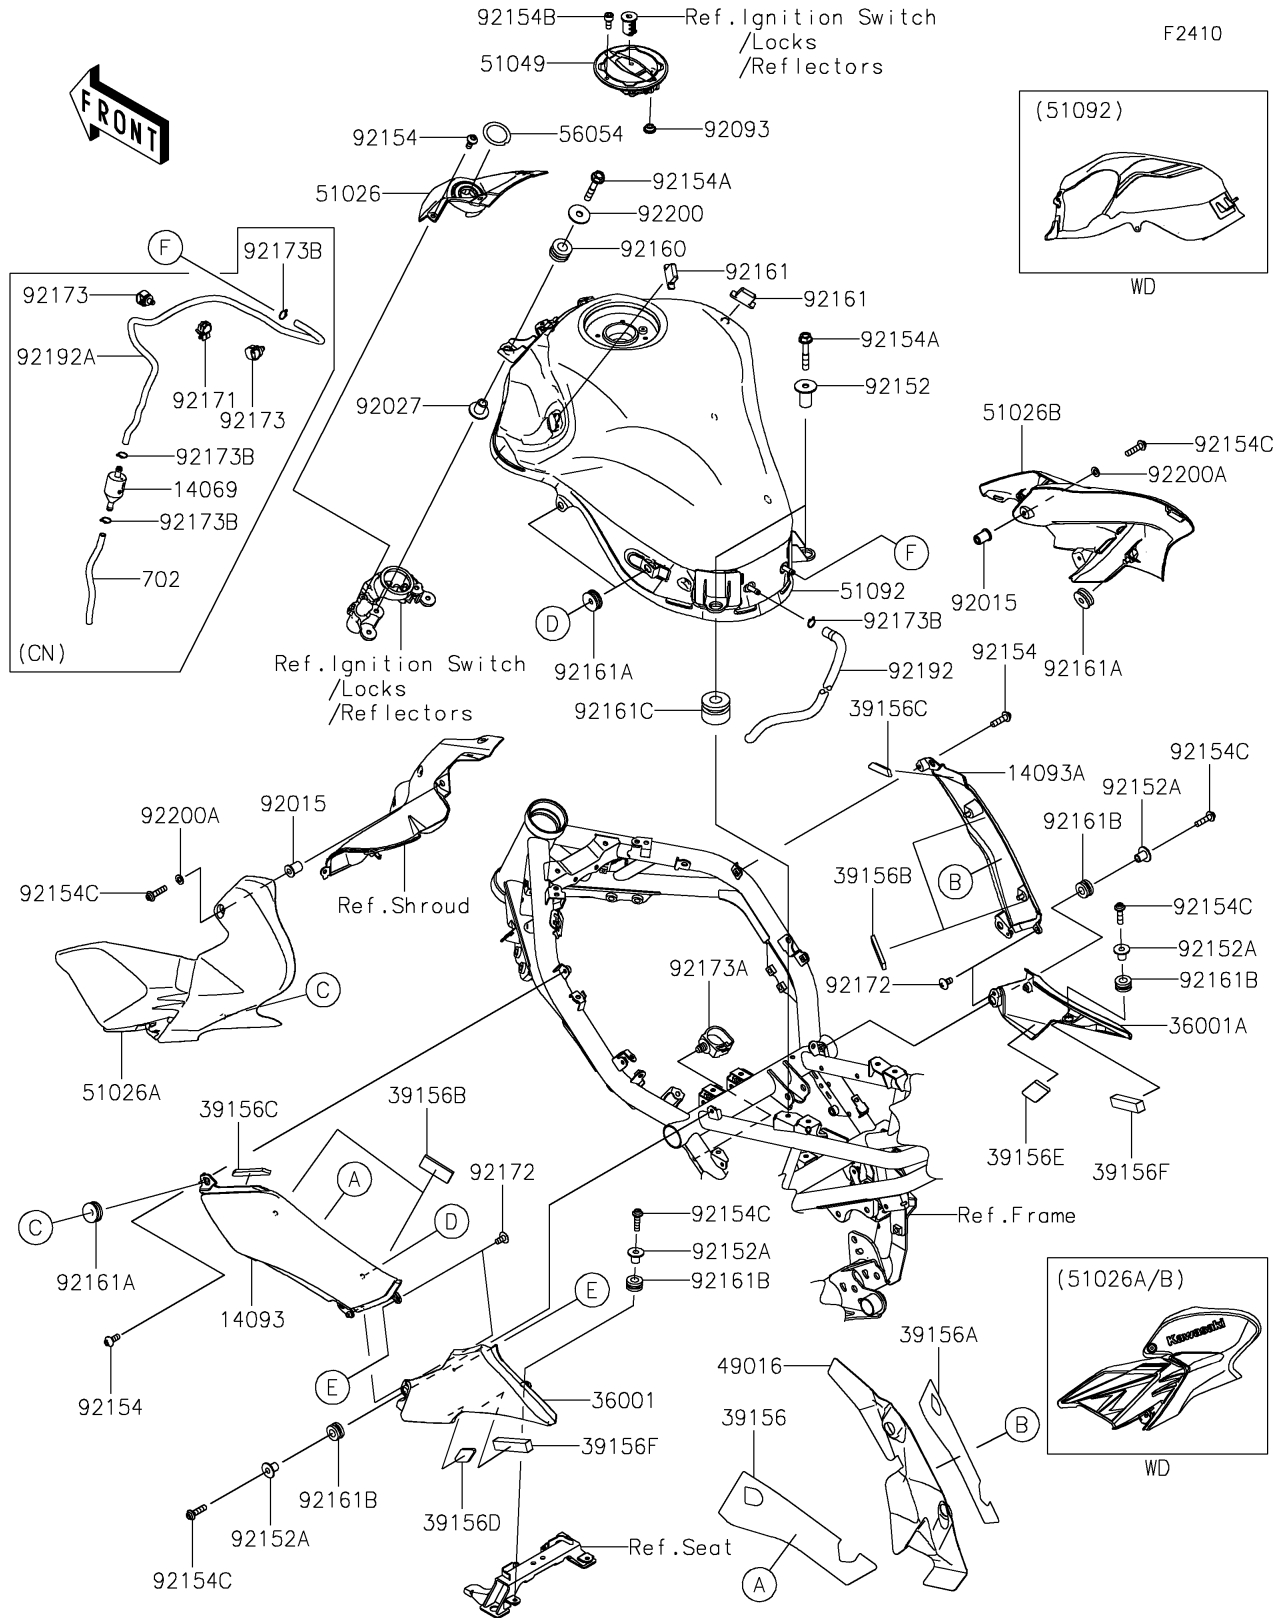

2022 Z900 SE PARTS DIAGRAM

Fuel Tank