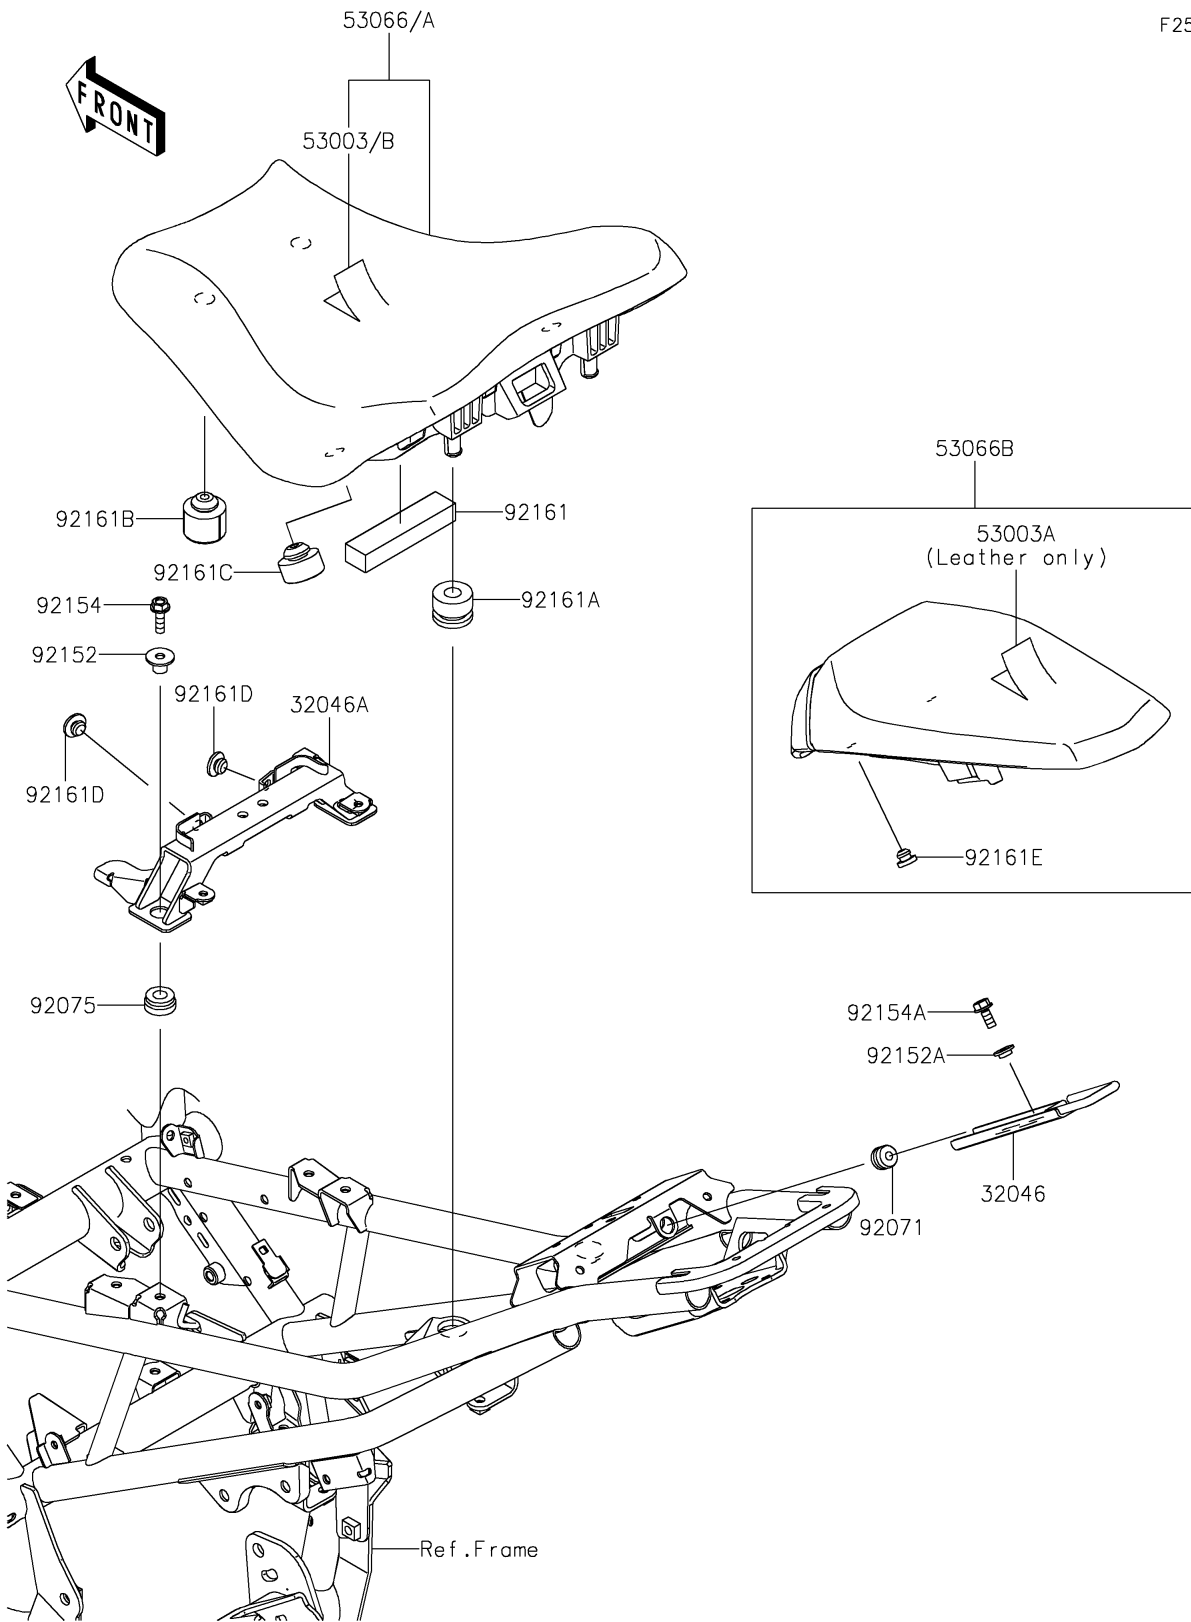

2022 Z900 SE PARTS DIAGRAM

Seat

F2510

2022 Z900 SE PARTS LIST

Seat

ITEM NAME	PART NUMBER	QUANTITY
BRACKET-SEAT,FR LOCK (Ref # 32046)	32046-0401	1
BRACKET-SEAT,FR (Ref # 32046A)	32046-0450	1
LEATHER,RR SEAT,BLACK (Ref # 53003A)	53003-0433-MA	1
SEAT-ASSY,RR,BLACK+BLK (Ref # 53066B)	53066-0668-12Y	1
GROMMET (Ref # 92071)	92071-0038	1
DAMPER (Ref # 92075)	92075-277	2
COLLAR (Ref # 92152)	92152-2616	2
COLLAR,L=4.6 (Ref # 92152A)	92152-2694	1
BOLT,FLANGED,6X20 (Ref # 92154)	92154-0776	2
BOLT-FLANGED,6X14 (Ref # 92154A)	92154-4292	1
DAMPER,20X90X15 (Ref # 92161)	92161-1867	1
DAMPER,12X28X21 (Ref # 92161A)	92161-1913	2
DAMPER,14X30X22 (Ref # 92161B)	92161-1969	2
DAMPER,14X30X14.5 (Ref # 92161C)	92161-1970	2
DAMPER (Ref # 92161D)	92161-2250	2
DAMPER (Ref # 92161E)	92161-2308	2