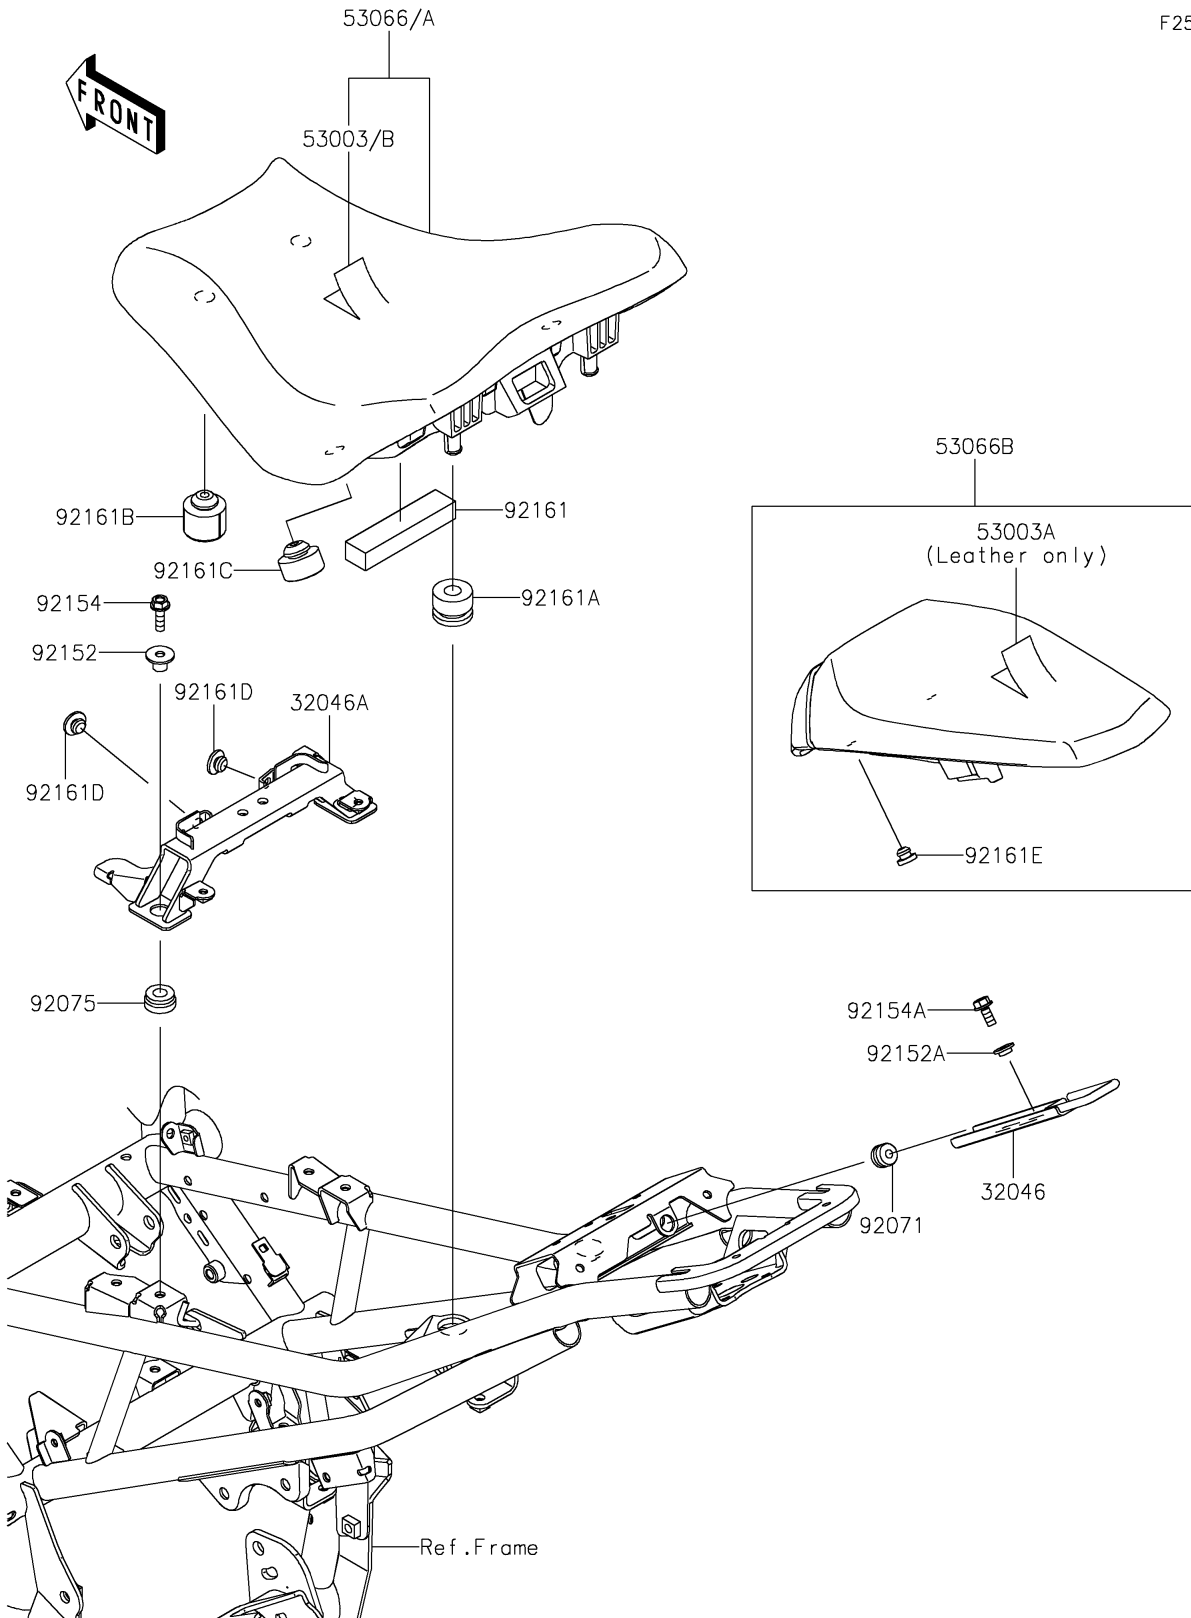

2022 Z900 SE PARTS DIAGRAM

Seat

F2510

2022 Z900 SE PARTS LIST

Seat

ITEM NAME	PART NUMBER	QUANTITY
BRACKET-SEAT,FR LOCK (Ref # 32046)	32046-0401	1
BRACKET-SEAT,FR (Ref # 32046A)	32046-0450	1
LEATHER,RR SEAT,BLACK (Ref # 53003A)	53003-0433-MA	1
SEAT-ASSY,RR,BLACK+BLK (Ref # 53066B)	53066-0668-12Y	1
GROMMET (Ref # 92071)	92071-0038	1
DAMPER (Ref # 92075)	92075-277	2
COLLAR (Ref # 92152)	92152-2616	2
COLLAR,L=4.6 (Ref # 92152A)	92152-2694	1
BOLT,FLANGED,6X20 (Ref # 92154)	92154-0776	2
BOLT-FLANGED,6X14 (Ref # 92154A)	92154-4292	1
DAMPER,20X90X15 (Ref # 92161)	92161-1867	1
DAMPER,12X28X21 (Ref # 92161A)	92161-1913	2
DAMPER,14X30X22 (Ref # 92161B)	92161-1969	2
DAMPER,14X30X14.5 (Ref # 92161C)	92161-1970	2
DAMPER (Ref # 92161D)	92161-2250	2
DAMPER (Ref # 92161E)	92161-2308	2