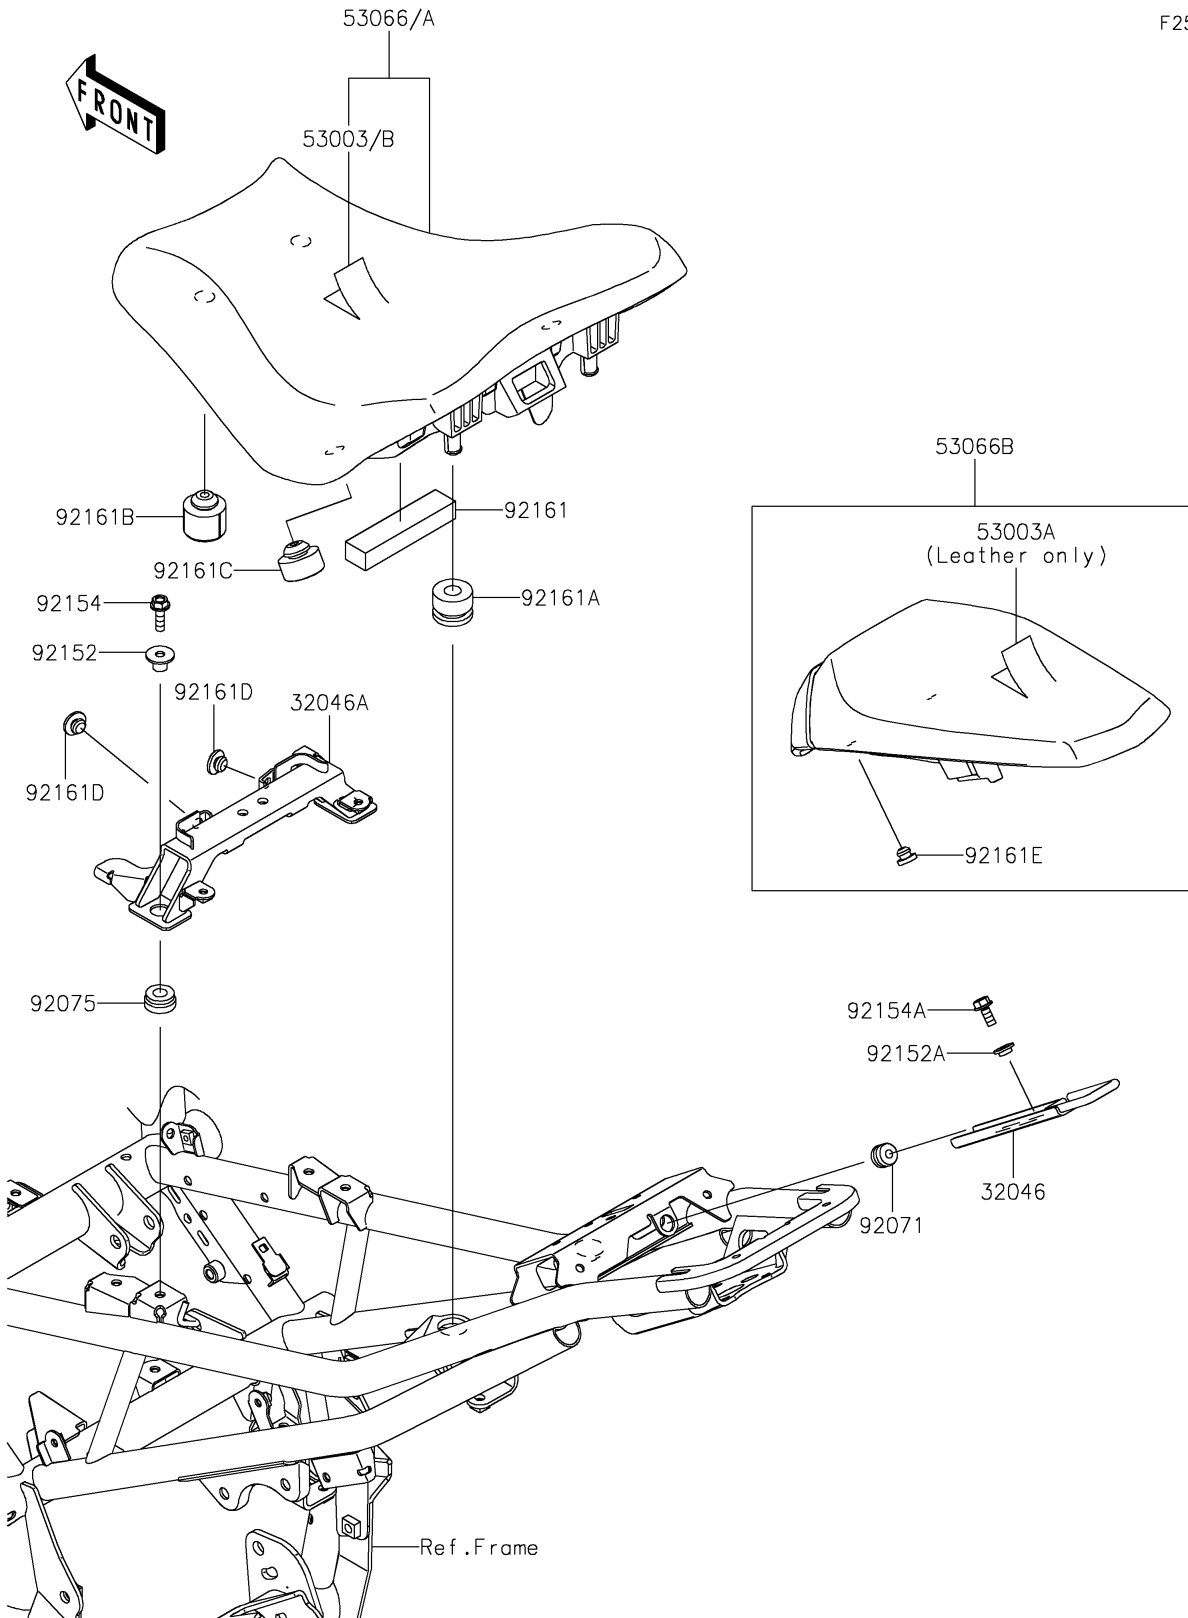

2022 Z900 SE PARTS DIAGRAM

Seat

F2510

2022 Z900 SE PARTS LIST

Seat

ITEM NAME	PART NUMBER	QUANTITY
BRACKET-SEAT,FR LOCK (Ref # 32046)	32046-0401	1
BRACKET-SEAT,FR (Ref # 32046A)	32046-0450	1
LEATHER,RR SEAT,BLACK (Ref # 53003A)	53003-0433-MA	1
SEAT-ASSY,RR,BLACK+BLK (Ref # 53066B)	53066-0668-12Y	1
GROMMET (Ref # 92071)	92071-0038	1
DAMPER (Ref # 92075)	92075-277	2
COLLAR (Ref # 92152)	92152-2616	2
COLLAR,L=4.6 (Ref # 92152A)	92152-2694	1
BOLT,FLANGED,6X20 (Ref # 92154)	92154-0776	2
BOLT-FLANGED,6X14 (Ref # 92154A)	92154-4292	1
DAMPER,20X90X15 (Ref # 92161)	92161-1867	1
DAMPER,12X28X21 (Ref # 92161A)	92161-1913	2
DAMPER,14X30X22 (Ref # 92161B)	92161-1969	2
DAMPER,14X30X14.5 (Ref # 92161C)	92161-1970	2
DAMPER (Ref # 92161D)	92161-2250	2
DAMPER (Ref # 92161E)	92161-2308	2