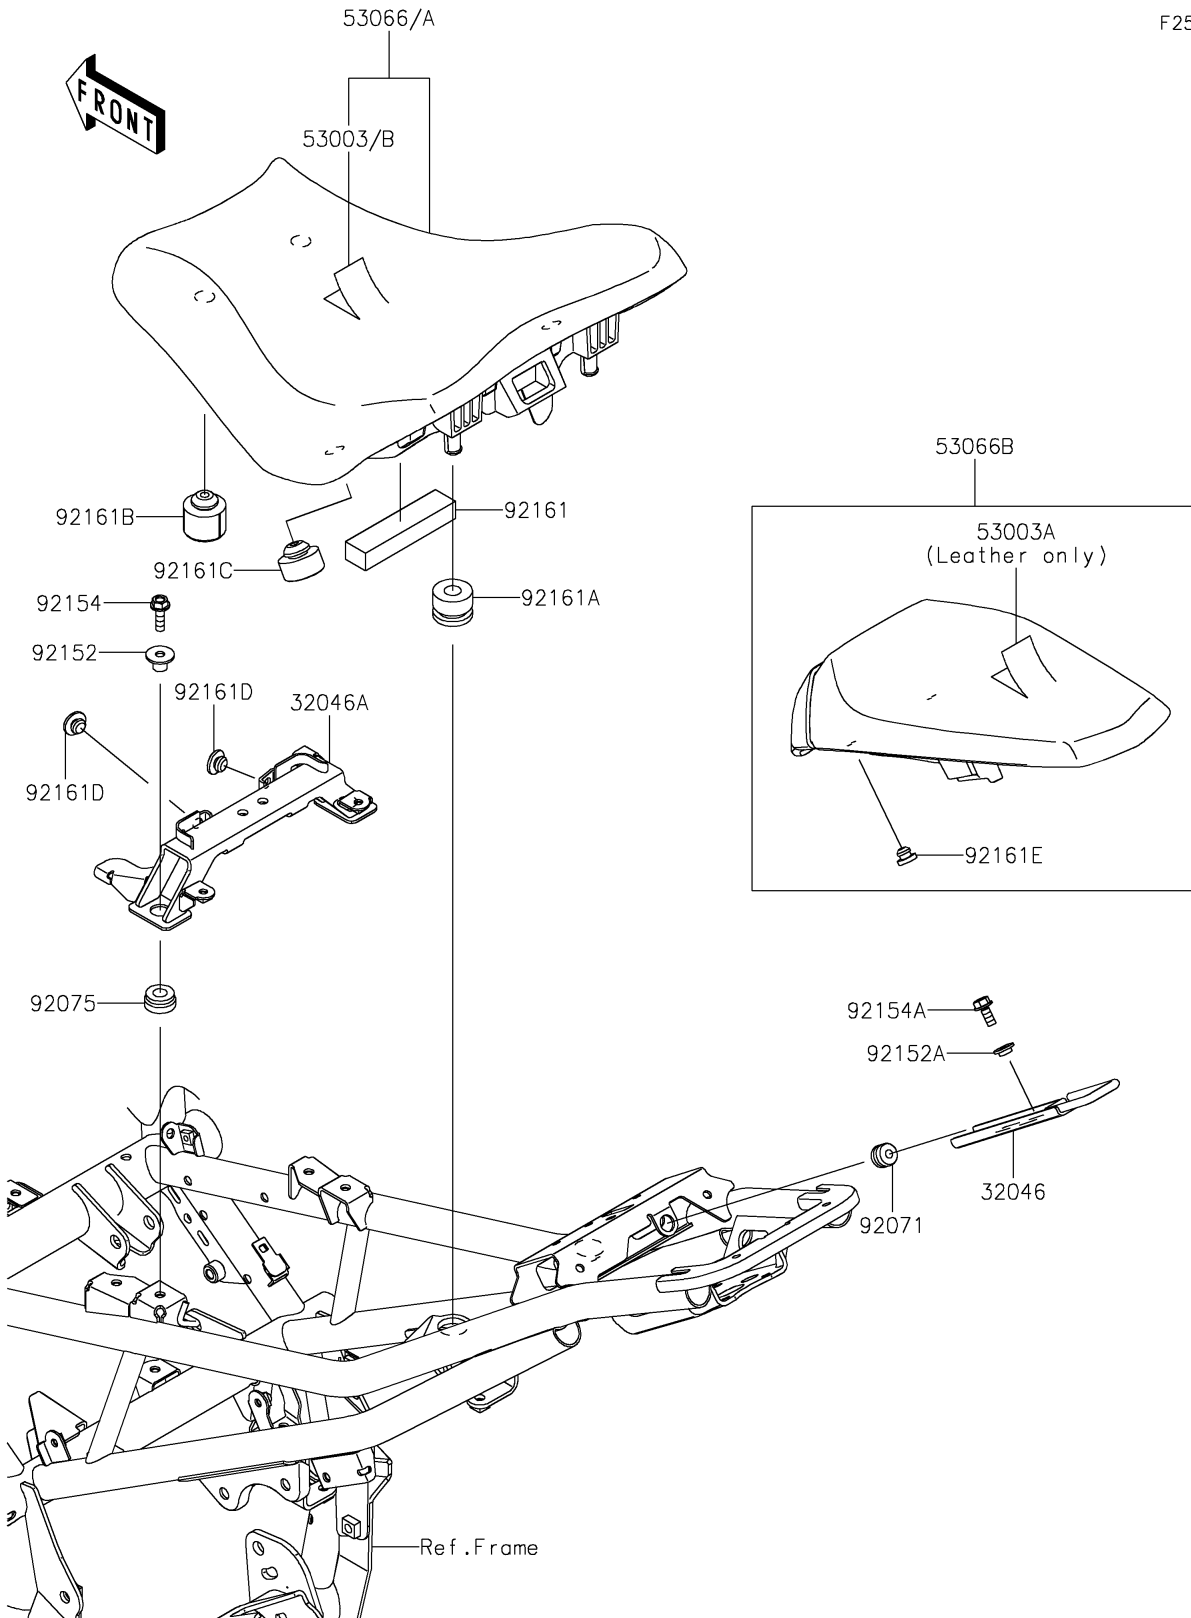

2022 Z900 SE PARTS DIAGRAM

Seat

F2510

2022 Z900 SE PARTS LIST

Seat

ITEM NAME	PART NUMBER	QUANTITY
BRACKET-SEAT,FR LOCK (Ref # 32046)	32046-0401	1
BRACKET-SEAT,FR (Ref # 32046A)	32046-0450	1
LEATHER,FR SEAT,BLACK (Ref # 53003)	53003-0432-MA	1
LEATHER,RR SEAT,BLACK (Ref # 53003A)	53003-0433-MA	1
LEATHER,FR SEAT,BLACK (Ref # 53003B)	53003-0495-MA	1
SEAT-ASSY,FR,BLACK (Ref # 53066)	53066-0655-MA	1
SEAT-ASSY,FR,BLACK (Ref # 53066A)	53066-0657-MA	1
SEAT-ASSY,RR,BLACK+BLK (Ref # 53066B)	53066-0668-12Y	1
GROMMET (Ref # 92071)	92071-0038	1
DAMPER (Ref # 92075)	92075-277	2
COLLAR (Ref # 92152)	92152-2616	2
COLLAR,L=4.6 (Ref # 92152A)	92152-2694	1
BOLT,FLANGED,6X20 (Ref # 92154)	92154-0776	2
BOLT-FLANGED,6X14 (Ref # 92154A)	92154-4292	1
DAMPER,20X90X15 (Ref # 92161)	92161-1867	1
DAMPER,12X28X21 (Ref # 92161A)	92161-1913	2
DAMPER,14X30X22 (Ref # 92161B)	92161-1969	2
DAMPER,14X30X14.5 (Ref # 92161C)	92161-1970	2
DAMPER (Ref # 92161D)	92161-2250	2
DAMPER (Ref # 92161E)	92161-2308	2