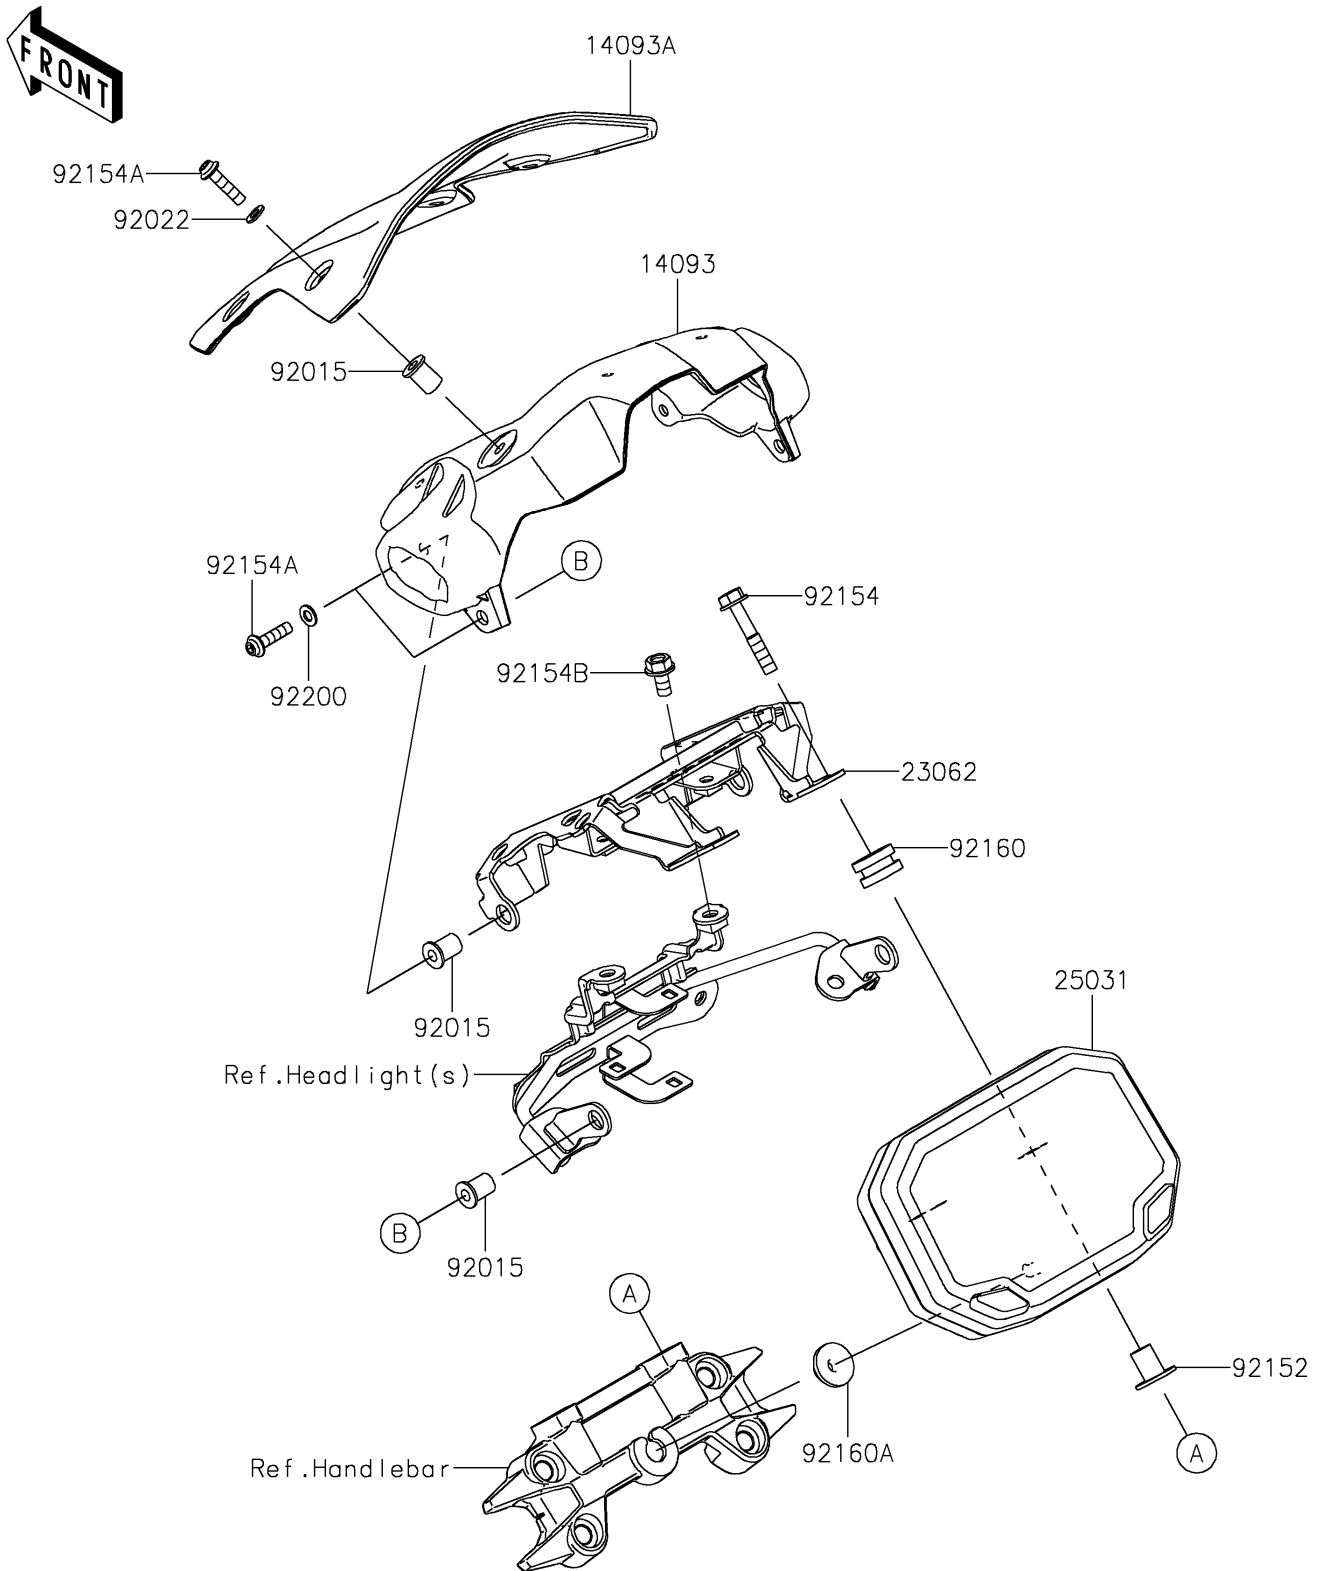

2022 Z900 SE PARTS DIAGRAM

Meter(s)

F2530

2022 Z900 SE PARTS LIST

Meter(s)

ITEM NAME	PART NUMBER	QUANTITY
COVER,SIGNAL LAMP,M.S.BLACK (Ref # 14093)	14093-0928-660	1
COVER,METER (Ref # 14093A)	14093-0929	1
BRACKET-COMP,METER COVER (Ref # 23062)	23062-1238	1
METER-ASSY,TFT DISPLAY (Ref # 25031)	25031-0959	1
NUT,WELL,5MM (Ref # 92015)	92015-1757	8
WASHER,5.1X10X1.0 (Ref # 92022)	92022-1977	4
COLLAR (Ref # 92152)	92152-0604	2
BOLT,FLANGED,6X35 (Ref # 92154)	92154-4191	2
BOLT,SOCKET,5X20 (Ref # 92154A)	92154-4301	8
BOLT-FLANGED,6X12 (Ref # 92154B)	92154-4305	2
DAMPER,10X20X12 (Ref # 92160)	92160-1167	2
DAMPER (Ref # 92160A)	92160-1613	1
WASHER,5.2X10X1 (Ref # 92200)	92200-2286	4