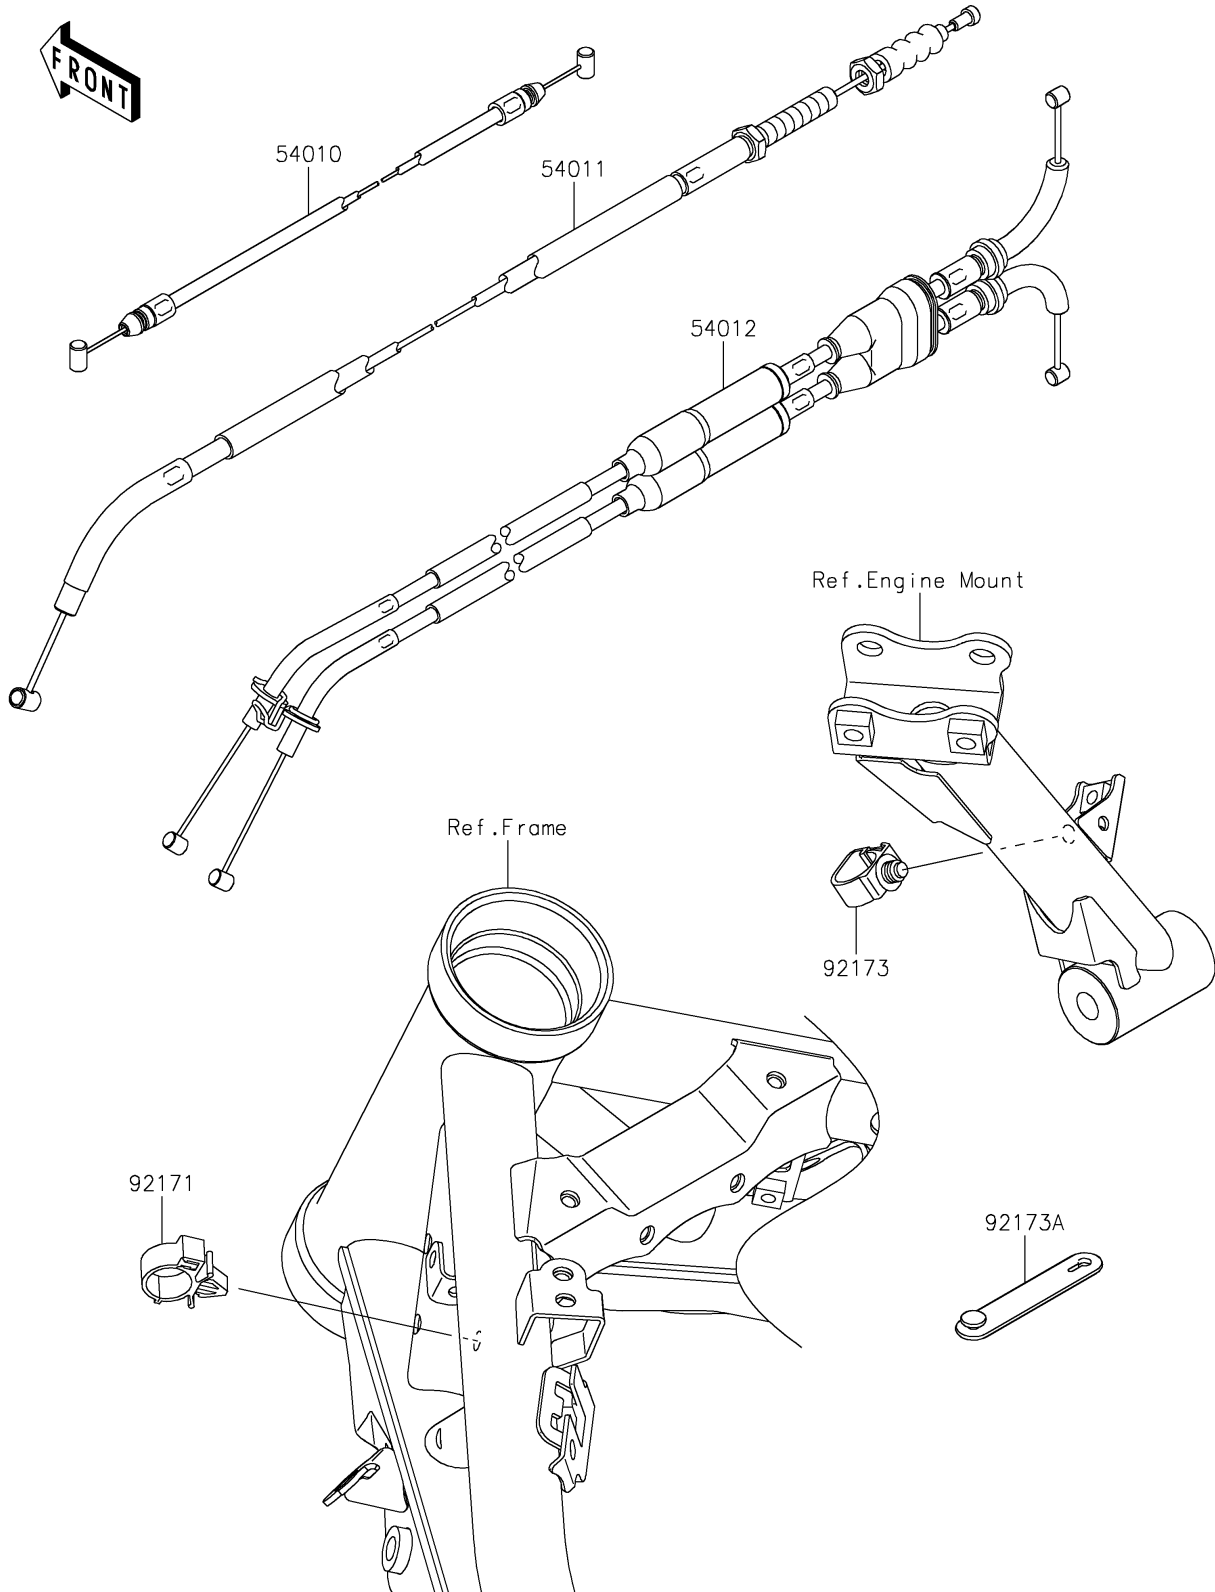

2022 Z900 SE PARTS DIAGRAM

Cables

F2540

2022 Z900 SE PARTS LIST

Cables

ITEM NAME	PART NUMBER	QUANTITY
CABLE,SEAT LOCK (Ref # 54010)	54010-0614	1
CABLE-CLUTCH (Ref # 54011)	54011-0644	1
CABLE-THROTTLE (Ref # 54012)	54012-0714	1
CLAMP (Ref # 92171)	92171-0782	1
CLAMP,HOLDER CLIP (Ref # 92173)	92173-0868	1
CLAMP (Ref # 92173A)	92173-2199	1