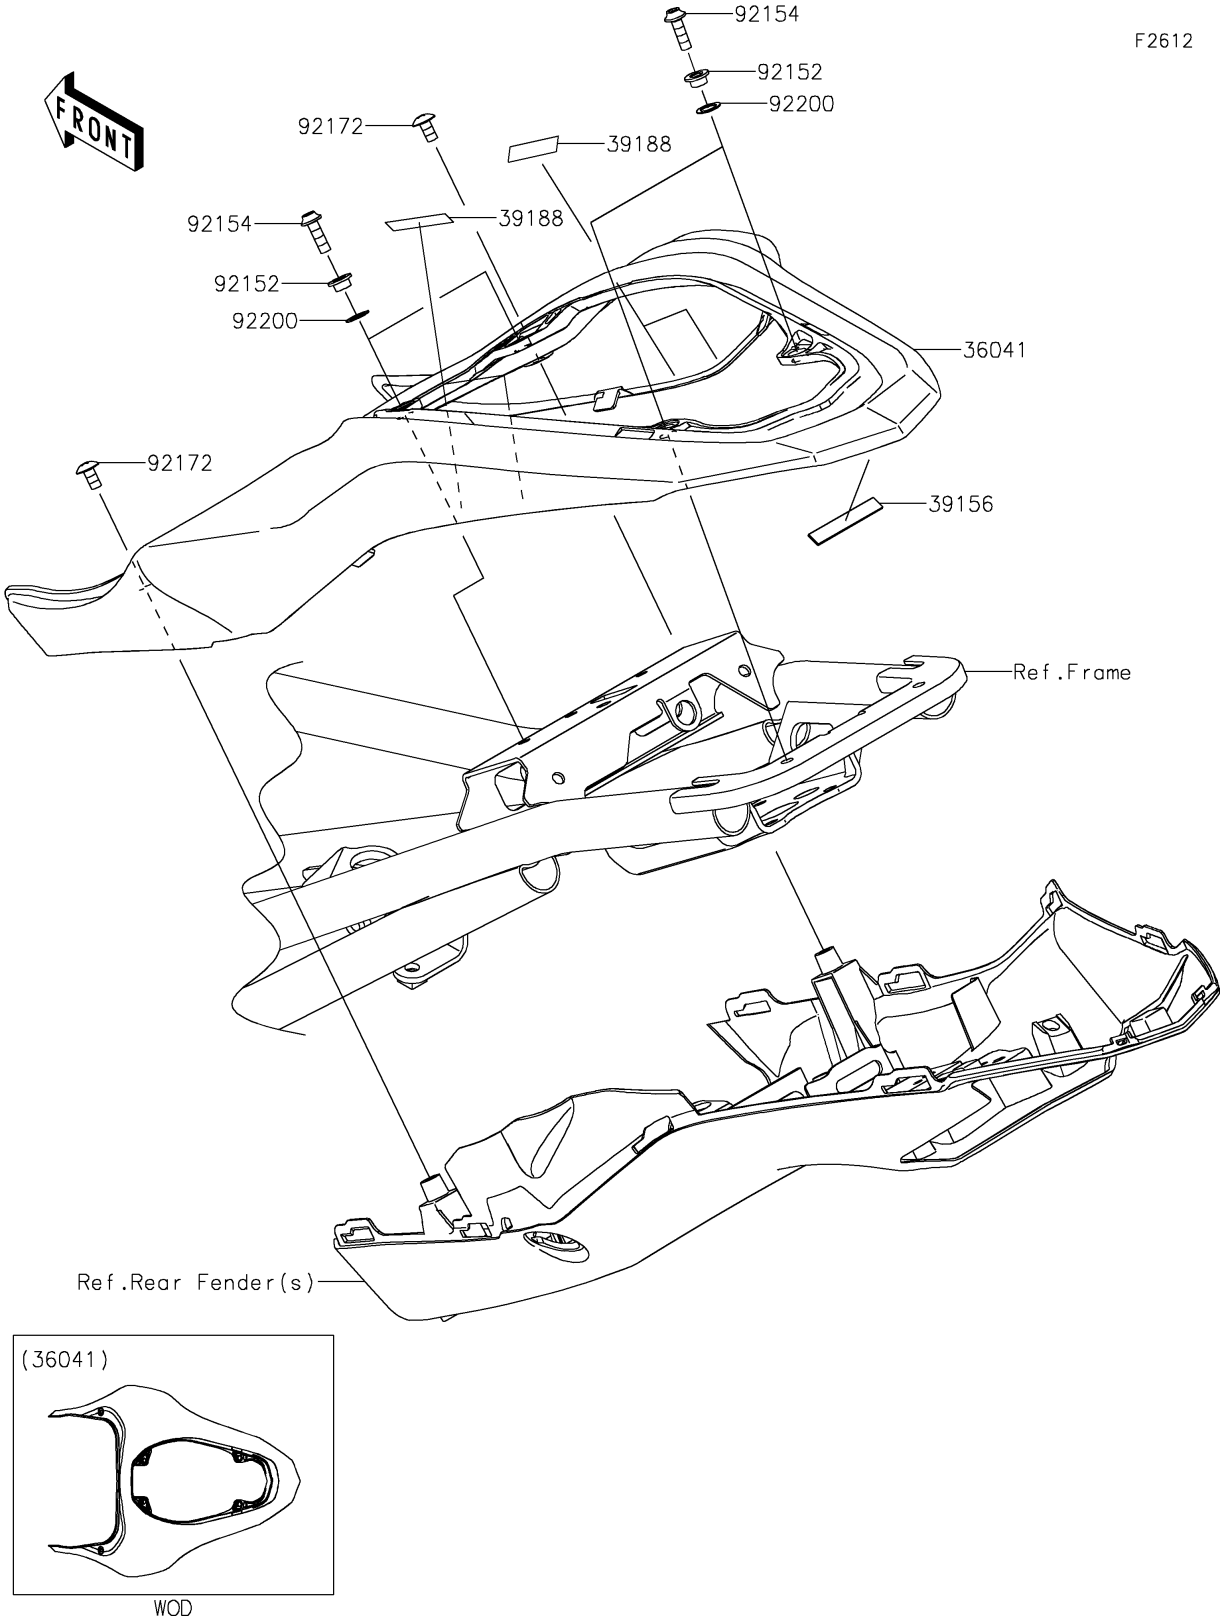

# 2022 Z900 SE PARTS DIAGRAM

## Seat Cover

## 2022 Z900 SE PARTS LIST

### Seat Cover

ITEM NAME	PART NUMBER	QUANTITY
COVER-TAIL,M.S.BLACK (Ref # 36041)	36041-0053-660	1
PAD,7X44X1 (Ref # 39156)	39156-2181	1
TAPE,8X35 (Ref # 39188)	39188-0564	4
COLLAR,5.6X8X5 (Ref # 92152)	92152-2339	4
BOLT,SOCKET,5X16 (Ref # 92154)	92154-4294	4
SCREW,5X10 (Ref # 92172)	92172-1194	2
WASHER,8.2X12X0.5 (Ref # 92200)	92200-1887	4