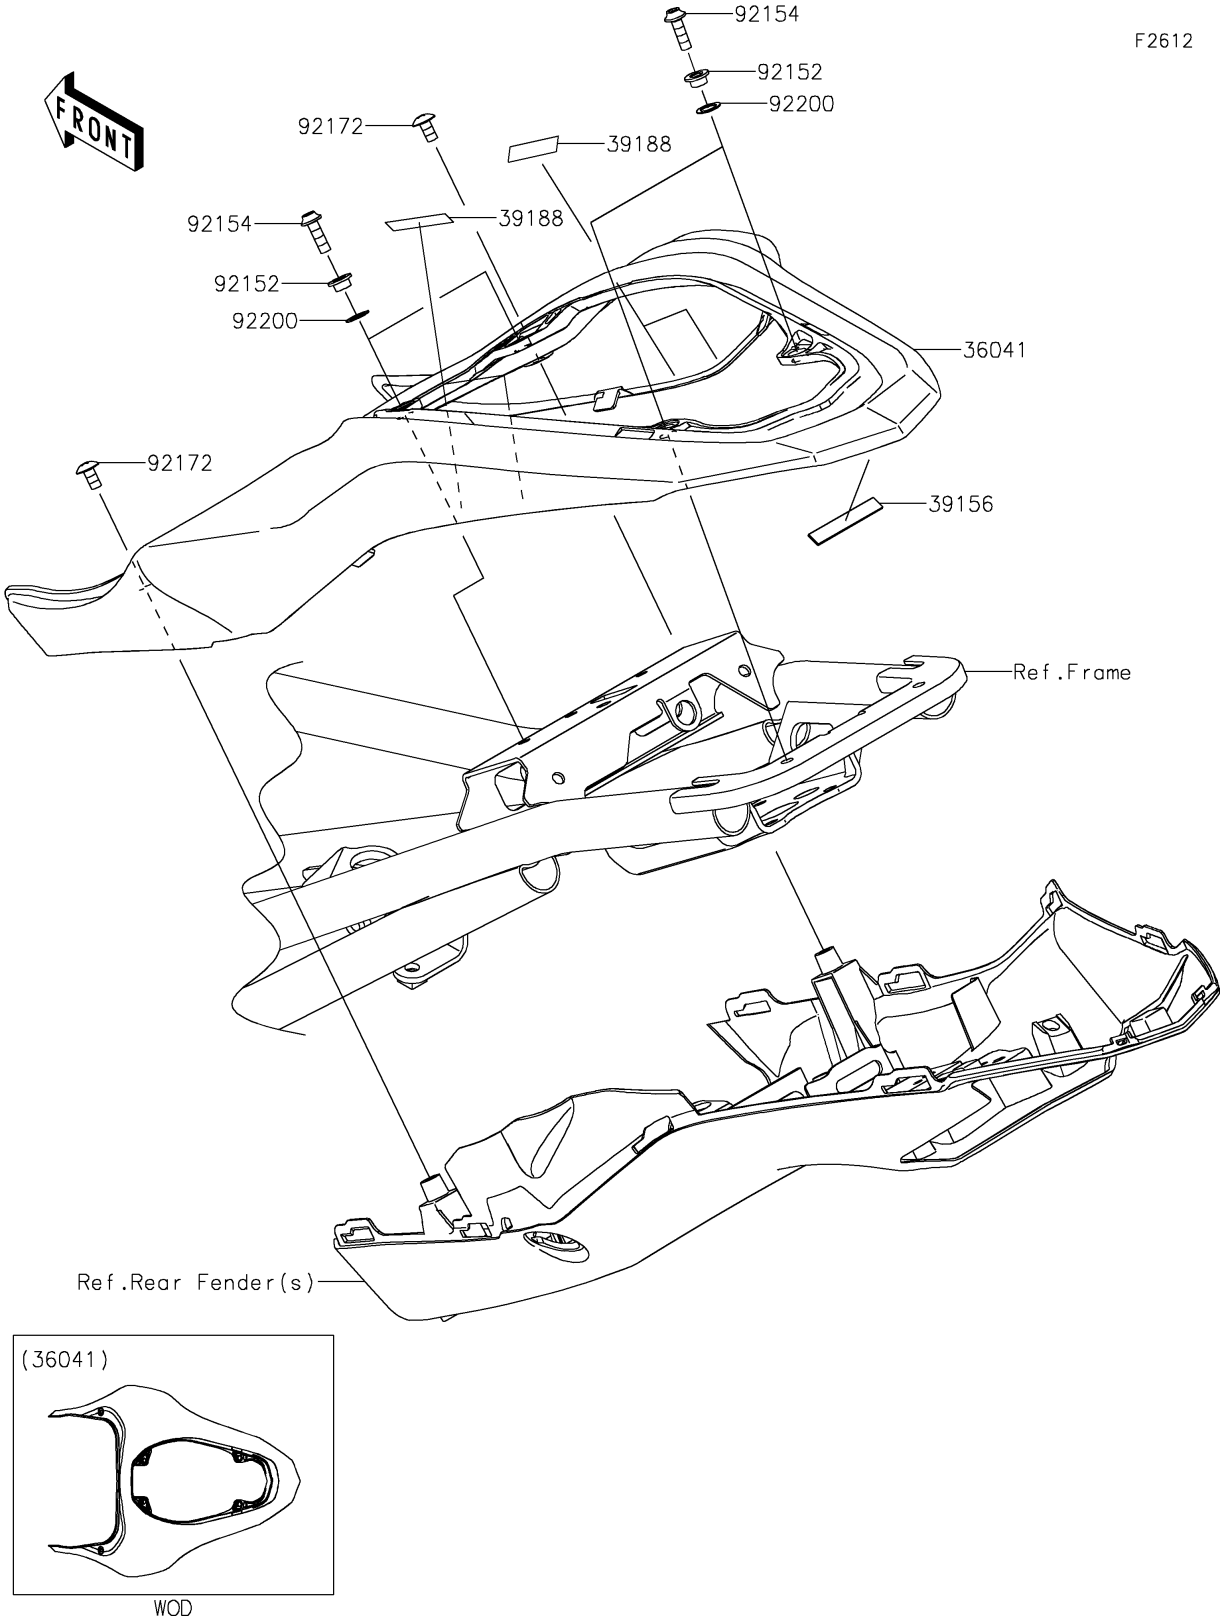

2022 Z900 SE PARTS DIAGRAM

Seat Cover

F2612

2022 Z900 SE PARTS LIST

Seat Cover

ITEM NAME	PART NUMBER	QUANTITY
COVER-TAIL,M.S.BLACK (Ref # 36041)	36041-0053-660	1
PAD,7X44X1 (Ref # 39156)	39156-2181	1
TAPE,8X35 (Ref # 39188)	39188-0564	4
COLLAR,5.6X8X5 (Ref # 92152)	92152-2339	4
BOLT,SOCKET,5X16 (Ref # 92154)	92154-4294	4
SCREW,5X10 (Ref # 92172)	92172-1194	2
WASHER,8.2X12X0.5 (Ref # 92200)	92200-1887	4