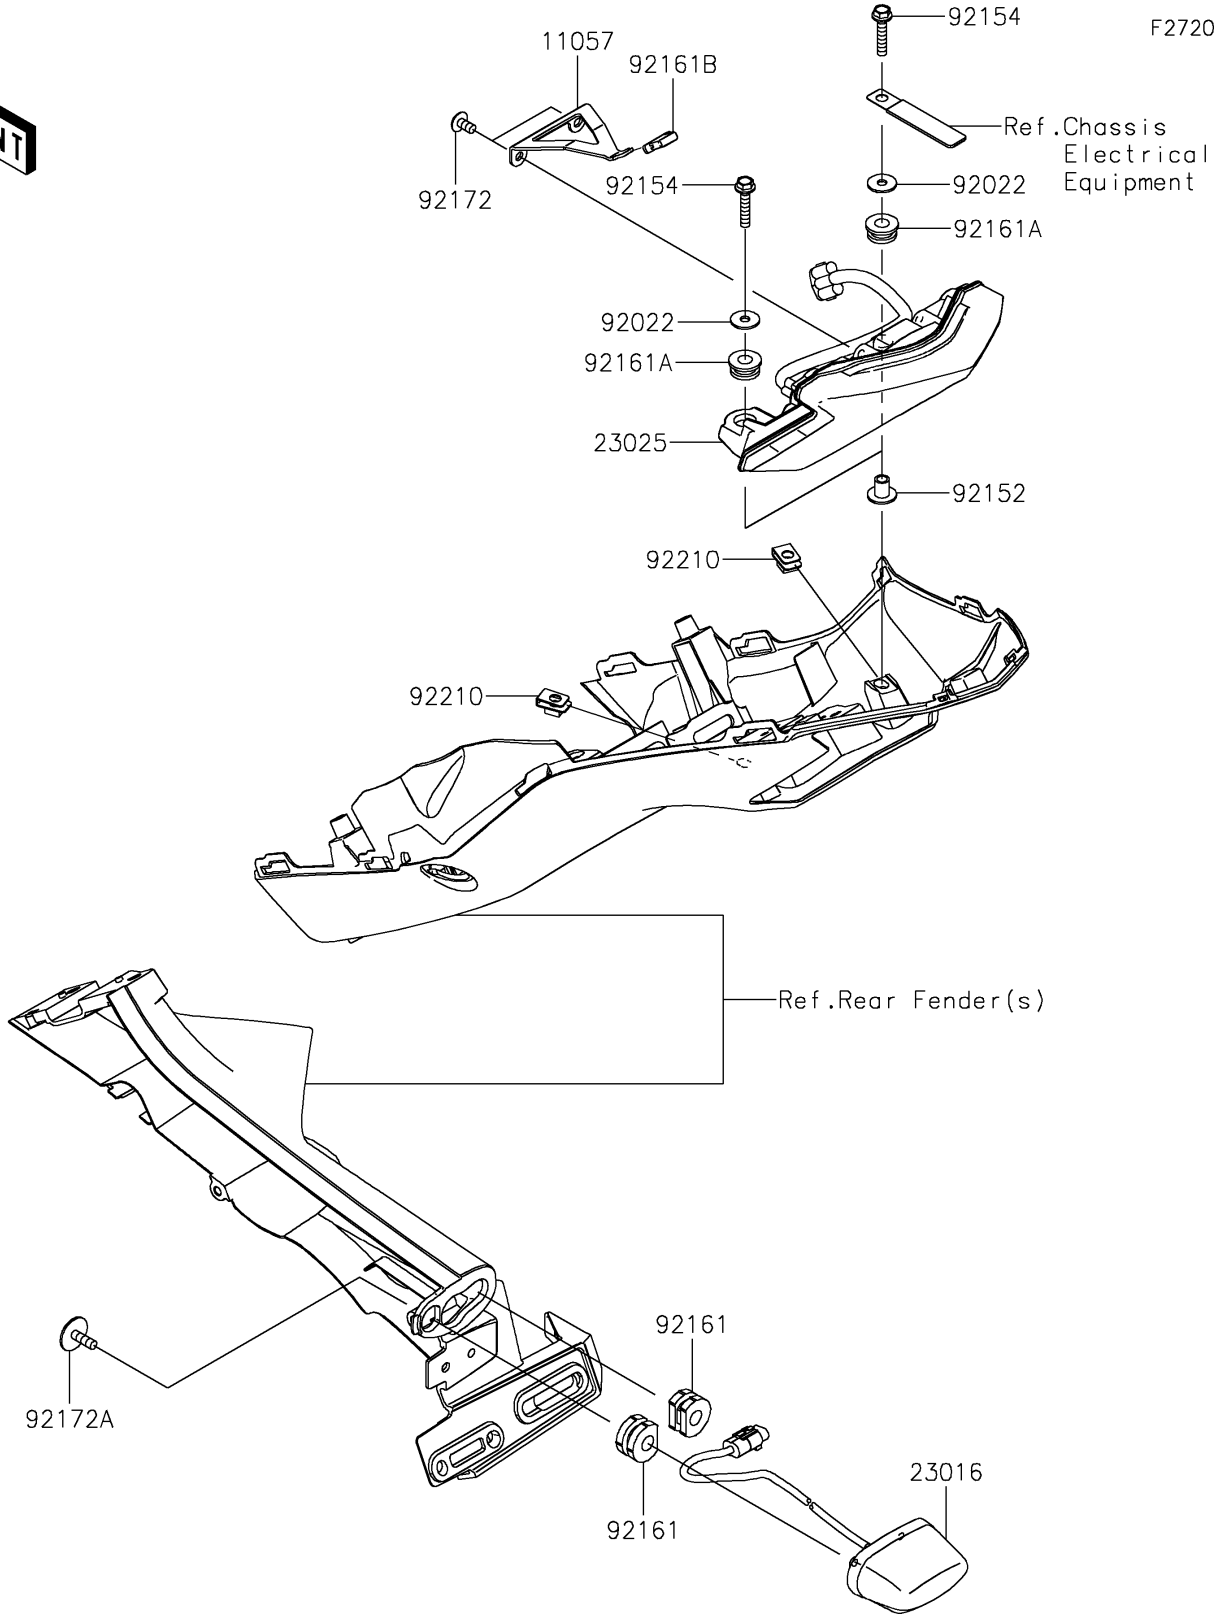

2022 Z900 SE PARTS DIAGRAM

Taillight(s)

2022 Z900 SE PARTS LIST

Taillight(s)

ITEM NAME	PART NUMBER	QUANTITY
BRACKET,TAIL LAMP (Ref # 11057)	11057-0247	1
LAMP-ASSY,LICENSE,LED (Ref # 23016)	23016-0639	1
LAMP-TAIL (Ref # 23025)	23025-0361	1
WASHER,5.2X16X1.2 (Ref # 92022)	92022-263	2
COLLAR,5.6X8X11.2 (Ref # 92152)	92152-1562	2
BOLT,FLANGED,5X25 (Ref # 92154)	92154-2682	2
DAMPER (Ref # 92161)	92161-0776	2
DAMPER,8X18X8.1 (Ref # 92161A)	92161-1369	2
DAMPER (Ref # 92161B)	92161-1917	1
SCREW,5X10 (Ref # 92172)	92172-0864	2
SCREW,TAPTITE,5X16 (Ref # 92172A)	92172-1427	2
NUT,PLATE,5MM (Ref # 92210)	92210-0935	2