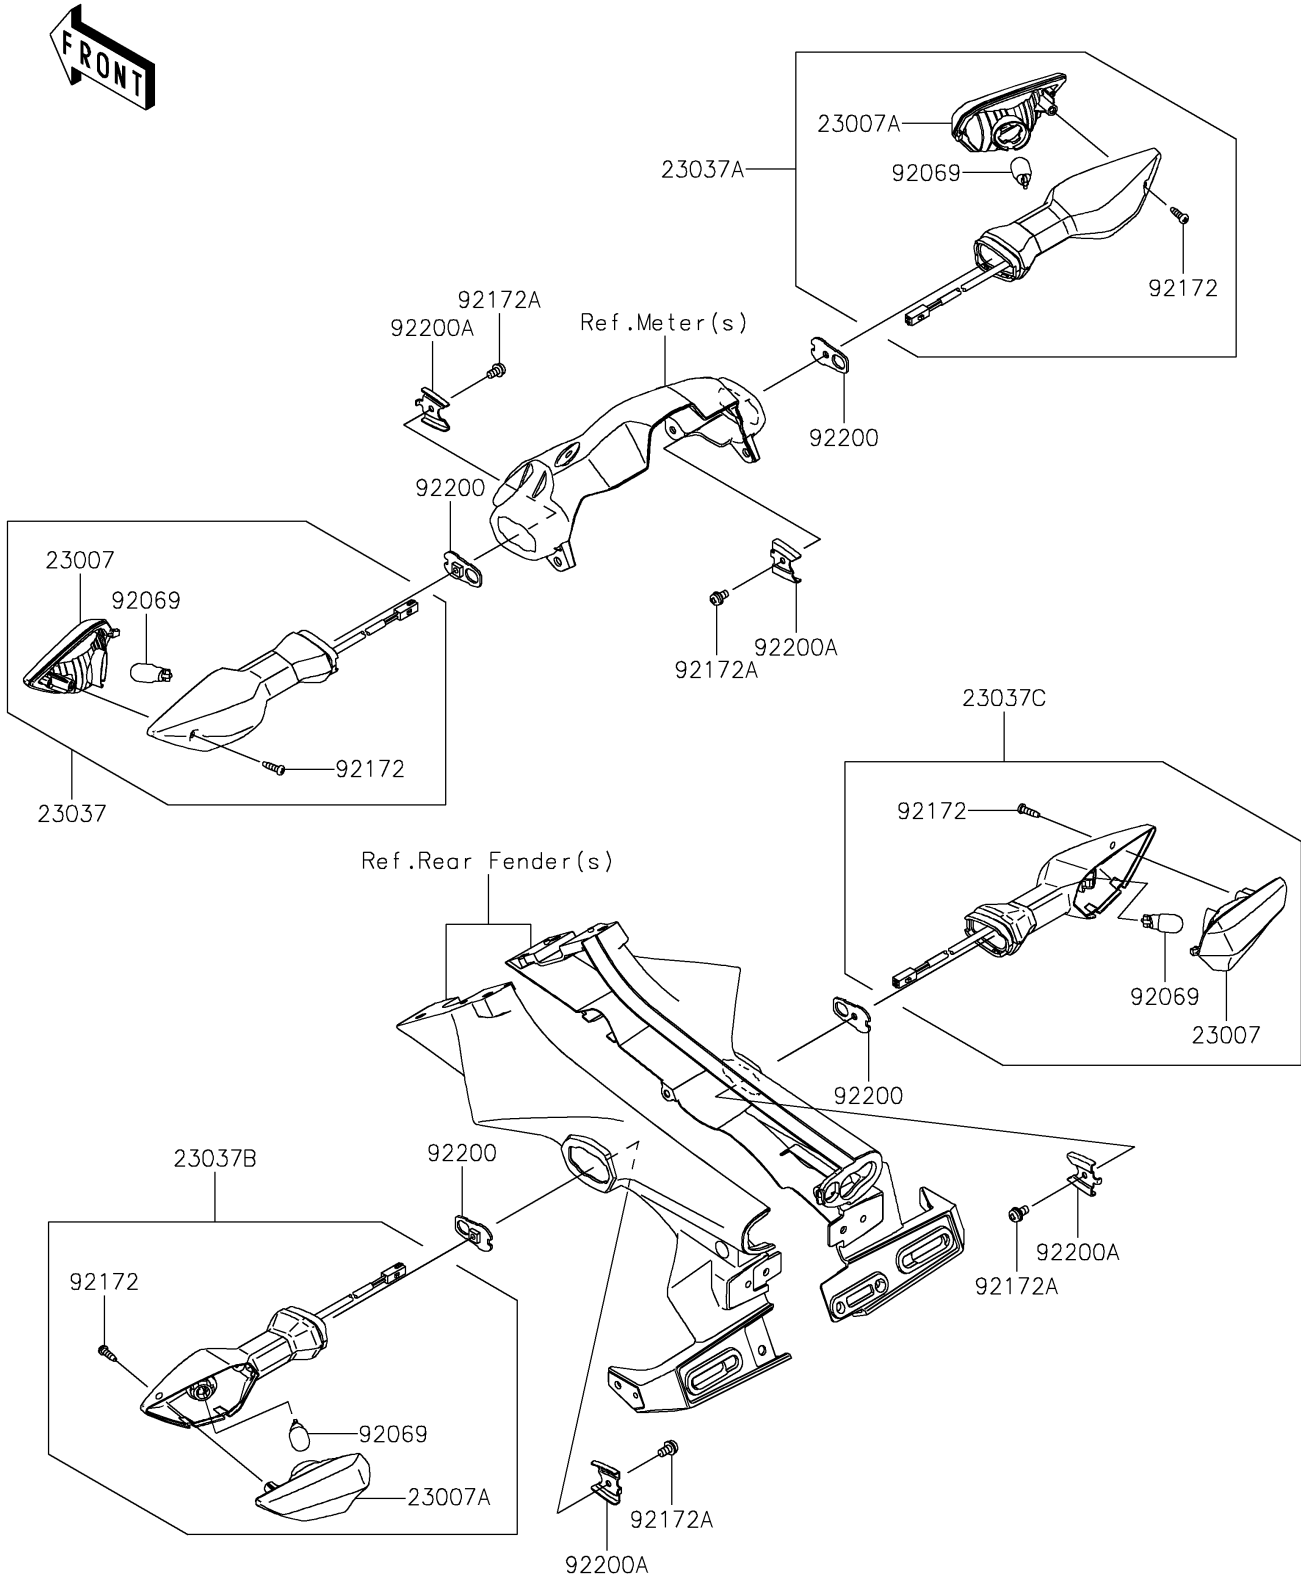

2022 Z900 SE PARTS DIAGRAM

Turn Signals

F2730

2022 Z900 SE PARTS LIST

Turn Signals

ITEM NAME	PART NUMBER	QUANTITY
LENS-COMP (Ref # 23007)	23007-0228	2
LENS-COMP (Ref # 23007A)	23007-0229	2
LAMP-ASSY-SIGNAL,FR,LH (Ref # 23037)	23037-0529	1
LAMP-ASSY-SIGNAL,FR,RH (Ref # 23037A)	23037-0530	1
LAMP-ASSY-SIGNAL,RR,LH (Ref # 23037B)	23037-0531	1
LAMP-ASSY-SIGNAL,RR,RH (Ref # 23037C)	23037-0532	1
BULB,12V 10W (Ref # 92069)	92069-0090	4
SCREW,4X14 (Ref # 92172)	92172-1117	4
SCREW-PAN-WP-CROS,4X8 (Ref # 92172A)	92172-1426	4
WASHER,NUT 4MM (Ref # 92200)	92200-0854	4
WASHER (Ref # 92200A)	92200-0855	4