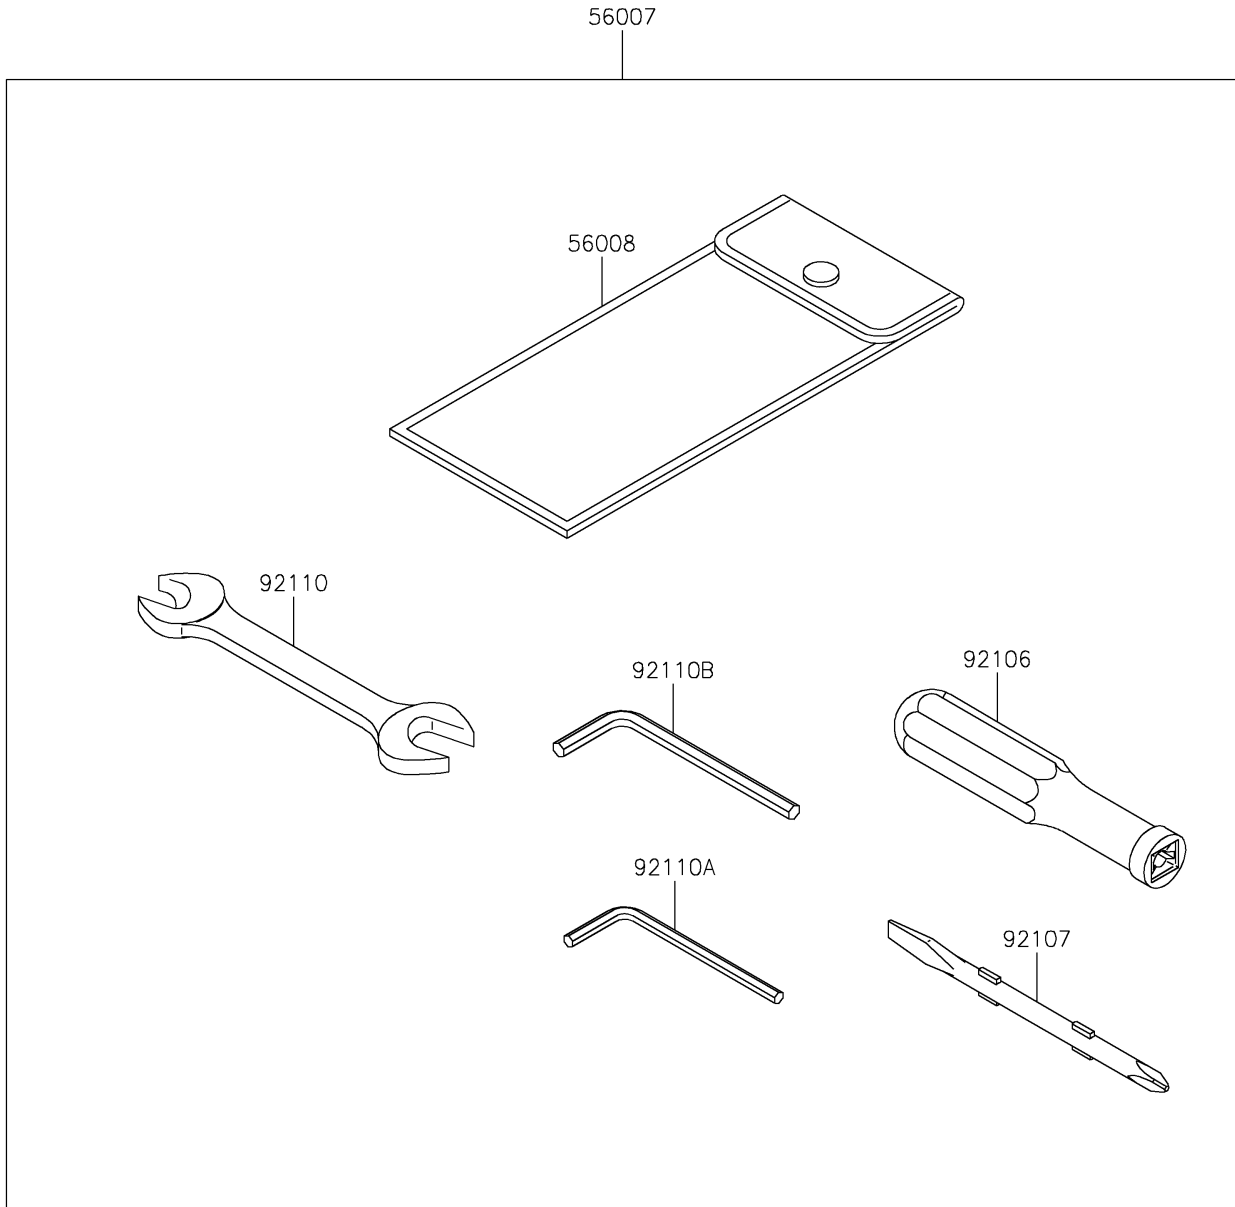

# 2022 Z900 SE PARTS DIAGRAM

Owner's Tools

F2810

## 2022 Z900 SE PARTS LIST

### Owner's Tools

ITEM NAME	PART NUMBER	QUANTITY
TOOL-KIT (Ref # 56007)	56007-0171	1
BAG,TOOL (Ref # 56008)	56008-0036	1
GASKET-LIQUID,TB1211F,CLEAR (Ref # 92104)	92104-0004	1
GASKET-LIQUID,TB1216B,BLACK (Ref # 92104A)	92104-1064	1
GASKET-LIQUID,TB1207B,BLACK (Ref # 92104B)	92104-2068	1
GRIP-SCREW DRIVER (Ref # 92106)	92106-0004	1
TOOL-DRIVER,#2PHILLIPS&SLOT (Ref # 92107)	92107-0019	1
TOOL-WRENCH,OPEN END,14X17 (Ref # 92110)	92110-0057	1
TOOL-WRENCH,ALLEN,4MM (Ref # 92110A)	92110-0567	1
TOOL-WRENCH,ALLEN,5MM (Ref # 92110B)	92110-1015	1