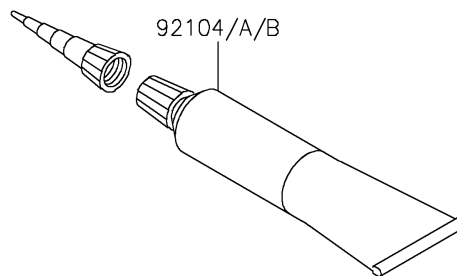

# 2022 Z900 SE PARTS DIAGRAM

Owner's Tools

F2810

### Owner's Tools

ITEM NAME	PART NUMBER	QUANTITY
TOOL-KIT (Ref # 56007)	56007-0171	1
BAG,TOOL (Ref # 56008)	56008-0036	1
GASKET-LIQUID,TB1211F,CLEAR (Ref # 92104)	92104-0004	1
GASKET-LIQUID,TB1216B,BLACK (Ref # 92104A)	92104-1064	1
GASKET-LIQUID,TB1207B,BLACK (Ref # 92104B)	92104-2068	1
GRIP-SCREW DRIVER (Ref # 92106)	92106-0004	1
TOOL-DRIVER,#2PHILLIPS&SLOT (Ref # 92107)	92107-0019	1
TOOL-WRENCH,OPEN END,14X17 (Ref # 92110)	92110-0057	1
TOOL-WRENCH,ALLEN,4MM (Ref # 92110A)	92110-0567	1
TOOL-WRENCH,ALLEN,5MM (Ref # 92110B)	92110-1015	1