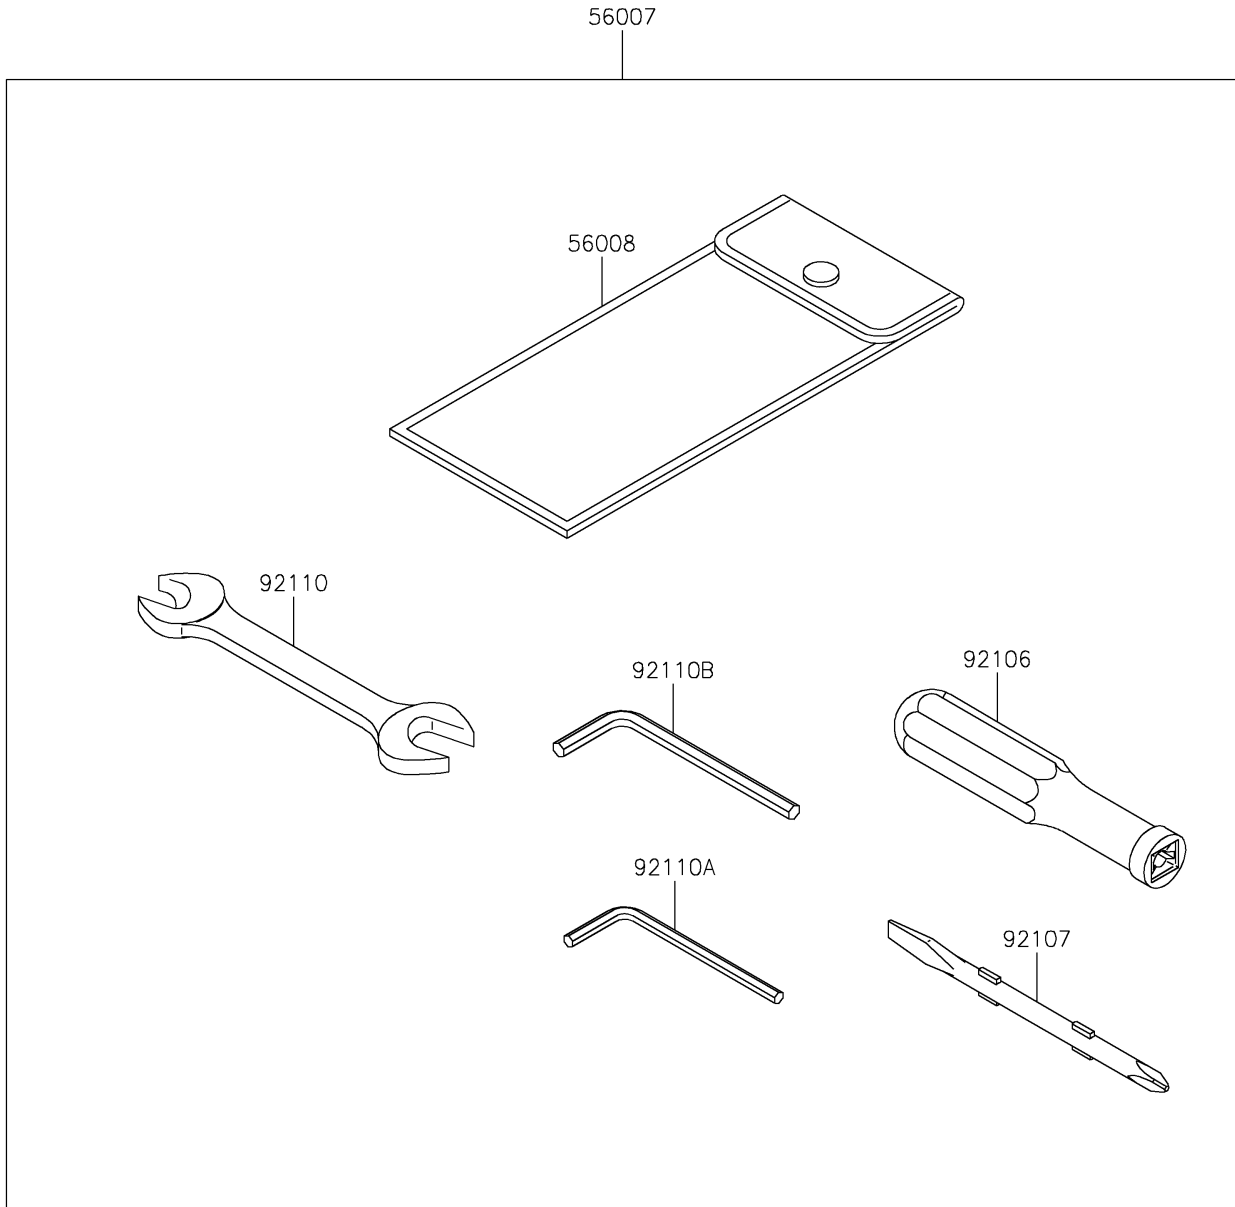

2022 Z900 SE PARTS DIAGRAM

Owner's Tools

F2810

2022 Z900 SE PARTS LIST

Owner's Tools

ITEM NAME	PART NUMBER	QUANTITY
-----------	-------------	----------