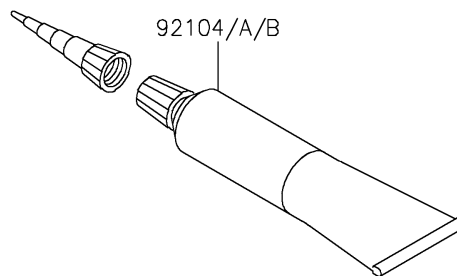

2022 Z900 SE PARTS DIAGRAM

Owner's Tools

F2810

2022 Z900 SE PARTS LIST

Owner's Tools

ITEM NAME	PART NUMBER	QUANTITY
TOOL-KIT (Ref # 56007)	56007-0171	1
BAG,TOOL (Ref # 56008)	56008-0036	1
GASKET-LIQUID,TB1211F,CLEAR (Ref # 92104)	92104-0004	1
GASKET-LIQUID,TB1216B,BLACK (Ref # 92104A)	92104-1064	1
GASKET-LIQUID,TB1207B,BLACK (Ref # 92104B)	92104-2068	1
GRIP-SCREW DRIVER (Ref # 92106)	92106-0004	1
TOOL-DRIVER,#2PHILLIPS&SLOT (Ref # 92107)	92107-0019	1
TOOL-WRENCH,OPEN END,14X17 (Ref # 92110)	92110-0057	1
TOOL-WRENCH,ALLEN,4MM (Ref # 92110A)	92110-0567	1
TOOL-WRENCH,ALLEN,5MM (Ref # 92110B)	92110-1015	1