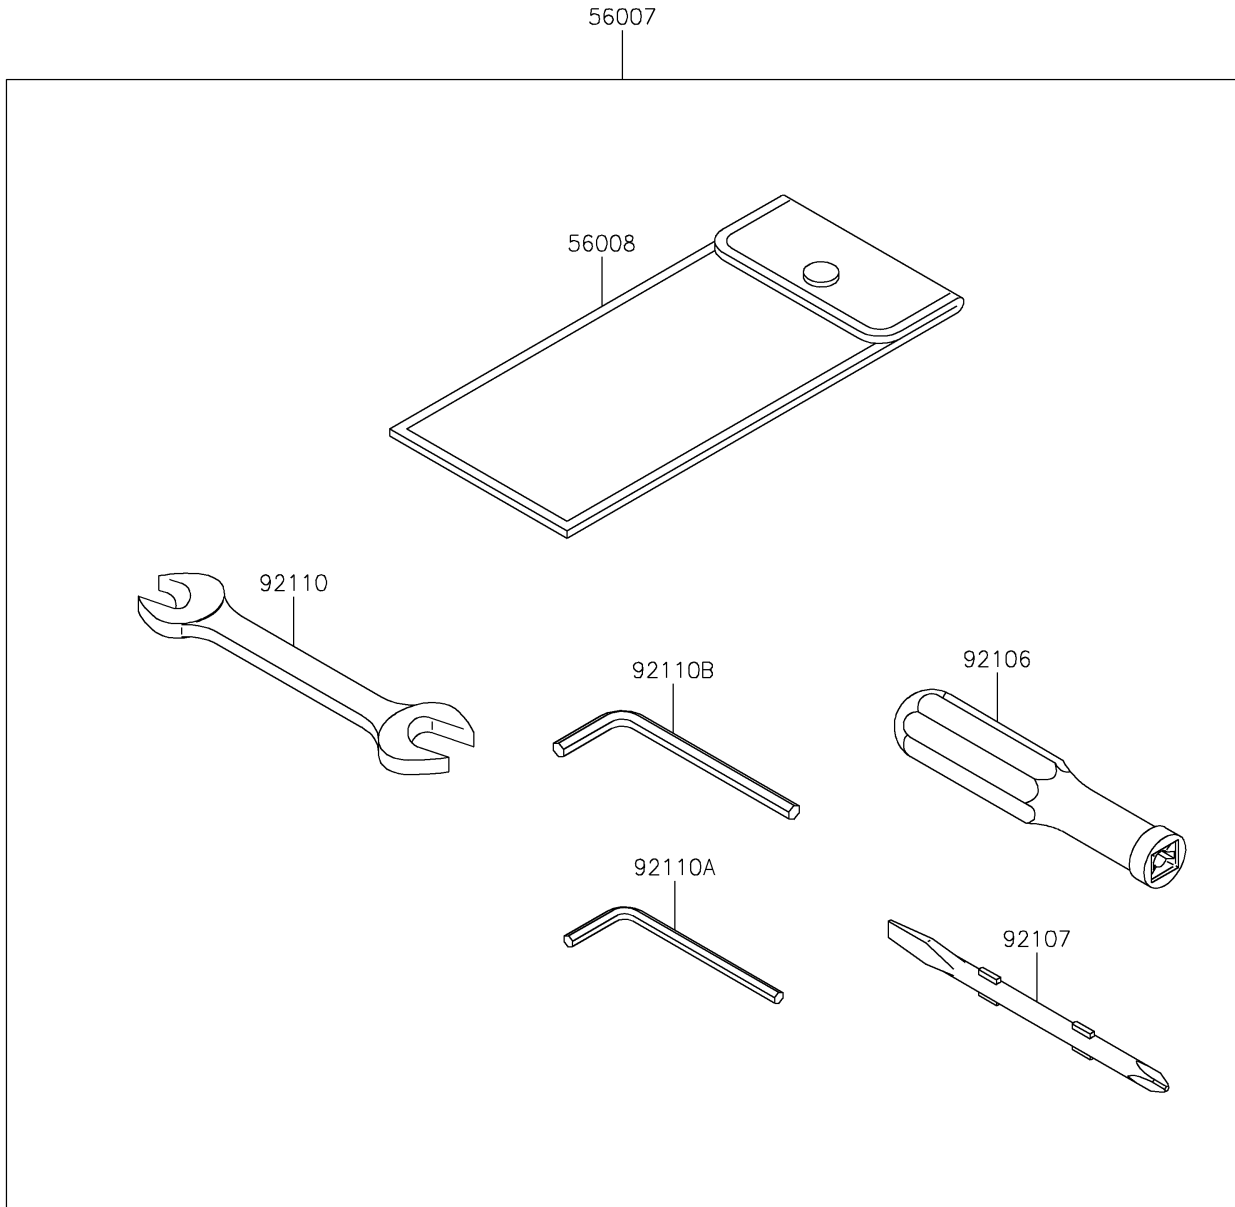

2022 Z900 SE PARTS DIAGRAM

Owner's Tools

F2810

2022 Z900 SE PARTS LIST

Owner's Tools

ITEM NAME	PART NUMBER	QUANTITY
TOOL-KIT (Ref # 56007)	56007-0171	1
BAG,TOOL (Ref # 56008)	56008-0036	1
GASKET-LIQUID,TB1211F,CLEAR (Ref # 92104)	92104-0004	1
GASKET-LIQUID,TB1216B,BLACK (Ref # 92104A)	92104-1064	1
GASKET-LIQUID,TB1207B,BLACK (Ref # 92104B)	92104-2068	1
GRIP-SCREW DRIVER (Ref # 92106)	92106-0004	1
TOOL-DRIVER,#2PHILLIPS&SLOT (Ref # 92107)	92107-0019	1
TOOL-WRENCH,OPEN END,14X17 (Ref # 92110)	92110-0057	1
TOOL-WRENCH,ALLEN,4MM (Ref # 92110A)	92110-0567	1
TOOL-WRENCH,ALLEN,5MM (Ref # 92110B)	92110-1015	1