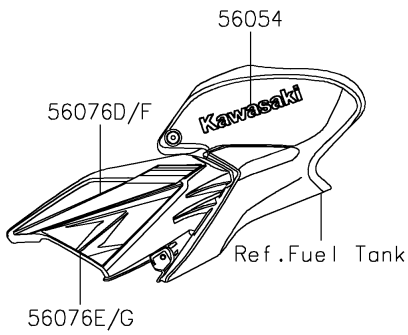

2022 Z900 SE PARTS DIAGRAM

Decals

F2861

2022 Z900 SE PARTS LIST

Decals

ITEM NAME	PART NUMBER	QUANTITY
MARK,KAWASAKI (Ref # 56054)	56054-1356	2
MARK,FR FENDER,ABS (Ref # 56054A)	56054-1413	2
MARK,UPP COWL.,900 (Ref # 56054B)	56054-2890	1
PATTERN,TAIL COVER,LH (Ref # 56076)	56076-0871	1
PATTERN,TAIL COVER,RH (Ref # 56076A)	56076-0872	1
PATTERN,FUEL TANK,LH (Ref # 56076B)	56076-2128	1
PATTERN,FUEL TANK,RH (Ref # 56076C)	56076-2129	1
PATTERN,TANK COVER,LH,UPP (Ref # 56076D)	56076-2130	1
PATTERN,TANK COVER,LH,LWR (Ref # 56076E)	56076-2131	1
PATTERN,TANK COVER,RH,UPP (Ref # 56076F)	56076-2132	1
PATTERN,TANK COVER,RH,LWR (Ref # 56076G)	56076-2133	1
PATTERN,SHROUD,LH,UPP (Ref # 56076H)	56076-2134	1
PATTERN,SHROUD,LH,LWR (Ref # 56076I)	56076-2135	1
PATTERN,SHROUD,RH,UPP (Ref # 56076J)	56076-2136	1
PATTERN,SHROUD,RH,LWR (Ref # 56076K)	56076-2137	1
PATTERN,WHEEL,GRN/BLK,6X700 (Ref # 56076L)	56076-2166	4
RIM STRIPE APPLICATOR (Ref # 57001)	57001-1752	AR