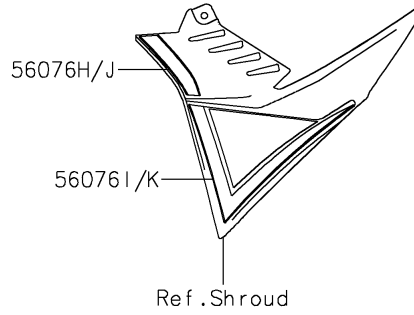

2022 Z900 SE PARTS DIAGRAM

Decals

F2861

2022 Z900 SE PARTS LIST

Decals

ITEM NAME	PART NUMBER	QUANTITY
MARK,KAWASAKI (Ref # 56054)	56054-1356	2
MARK,FR FENDER,ABS (Ref # 56054A)	56054-1413	2
MARK,UPP COWL.,900 (Ref # 56054B)	56054-2890	1
PATTERN,TAIL COVER,LH (Ref # 56076)	56076-0871	1
PATTERN,TAIL COVER,RH (Ref # 56076A)	56076-0872	1
PATTERN,FUEL TANK,LH (Ref # 56076B)	56076-2128	1
PATTERN,FUEL TANK,RH (Ref # 56076C)	56076-2129	1
PATTERN,TANK COVER,LH,UPP (Ref # 56076D)	56076-2130	1
PATTERN,TANK COVER,LH,LWR (Ref # 56076E)	56076-2131	1
PATTERN,TANK COVER,RH,UPP (Ref # 56076F)	56076-2132	1
PATTERN,TANK COVER,RH,LWR (Ref # 56076G)	56076-2133	1
PATTERN,SHROUD,LH,UPP (Ref # 56076H)	56076-2134	1
PATTERN,SHROUD,LH,LWR (Ref # 56076I)	56076-2135	1
PATTERN,SHROUD,RH,UPP (Ref # 56076J)	56076-2136	1
PATTERN,SHROUD,RH,LWR (Ref # 56076K)	56076-2137	1
PATTERN,WHEEL,GRN/BLK,6X700 (Ref # 56076L)	56076-2166	4
RIM STRIPE APPLICATOR (Ref # 57001)	57001-1752	AR