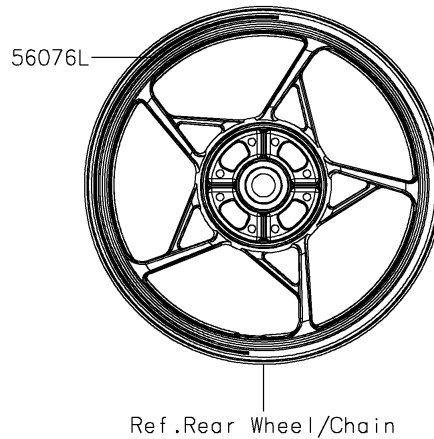

2022 Z900 SE PARTS DIAGRAM

Decals

F2861

2022 Z900 SE PARTS LIST

Decals

ITEM NAME	PART NUMBER	QUANTITY
MARK,KAWASAKI (Ref # 56054)	56054-1356	2
MARK,FR FENDER,ABS (Ref # 56054A)	56054-1413	2
MARK,UPP COWL.,900 (Ref # 56054B)	56054-2890	1
PATTERN,TAIL COVER,LH (Ref # 56076)	56076-0871	1
PATTERN,TAIL COVER,RH (Ref # 56076A)	56076-0872	1
PATTERN,FUEL TANK,LH (Ref # 56076B)	56076-2128	1
PATTERN,FUEL TANK,RH (Ref # 56076C)	56076-2129	1
PATTERN,TANK COVER,LH,UPP (Ref # 56076D)	56076-2130	1
PATTERN,TANK COVER,LH,LWR (Ref # 56076E)	56076-2131	1
PATTERN,TANK COVER,RH,UPP (Ref # 56076F)	56076-2132	1
PATTERN,TANK COVER,RH,LWR (Ref # 56076G)	56076-2133	1
PATTERN,SHROUD,LH,UPP (Ref # 56076H)	56076-2134	1
PATTERN,SHROUD,LH,LWR (Ref # 56076I)	56076-2135	1
PATTERN,SHROUD,RH,UPP (Ref # 56076J)	56076-2136	1
PATTERN,SHROUD,RH,LWR (Ref # 56076K)	56076-2137	1
PATTERN,WHEEL,GRN/BLK,6X700 (Ref # 56076L)	56076-2166	4
RIM STRIPE APPLICATOR (Ref # 57001)	57001-1752	AR