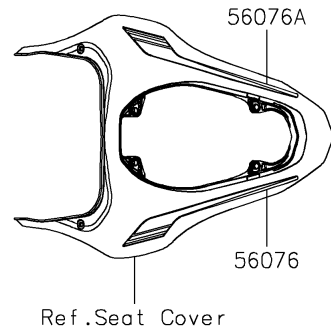

2022 Z900 SE PARTS DIAGRAM

Decals

F2861

2022 Z900 SE PARTS LIST

Decals

ITEM NAME	PART NUMBER	QUANTITY
MARK,KAWASAKI (Ref # 56054)	56054-1356	2
MARK,FR FENDER,ABS (Ref # 56054A)	56054-1413	2
MARK,UPP COWL.,900 (Ref # 56054B)	56054-2890	1
PATTERN,TAIL COVER,LH (Ref # 56076)	56076-0871	1
PATTERN,TAIL COVER,RH (Ref # 56076A)	56076-0872	1
PATTERN,FUEL TANK,LH (Ref # 56076B)	56076-2128	1
PATTERN,FUEL TANK,RH (Ref # 56076C)	56076-2129	1
PATTERN,TANK COVER,LH,UPP (Ref # 56076D)	56076-2130	1
PATTERN,TANK COVER,LH,LWR (Ref # 56076E)	56076-2131	1
PATTERN,TANK COVER,RH,UPP (Ref # 56076F)	56076-2132	1
PATTERN,TANK COVER,RH,LWR (Ref # 56076G)	56076-2133	1
PATTERN,SHROUD,LH,UPP (Ref # 56076H)	56076-2134	1
PATTERN,SHROUD,LH,LWR (Ref # 56076I)	56076-2135	1
PATTERN,SHROUD,RH,UPP (Ref # 56076J)	56076-2136	1
PATTERN,SHROUD,RH,LWR (Ref # 56076K)	56076-2137	1
PATTERN,WHEEL,GRN/BLK,6X700 (Ref # 56076L)	56076-2166	4
RIM STRIPE APPLICATOR (Ref # 57001)	57001-1752	AR