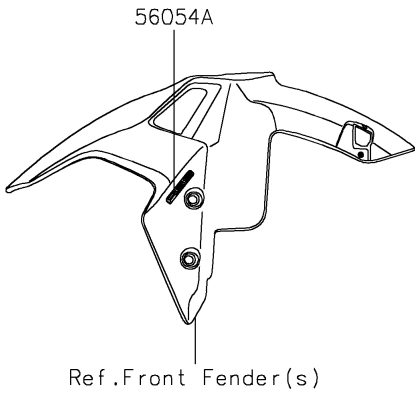

2022 Z900 SE PARTS DIAGRAM

Decals

F2861

2022 Z900 SE PARTS LIST

Decals

ITEM NAME	PART NUMBER	QUANTITY
MARK,KAWASAKI (Ref # 56054)	56054-1356	2
MARK,FR FENDER,ABS (Ref # 56054A)	56054-1413	2
MARK,UPP COWL.,900 (Ref # 56054B)	56054-2890	1
PATTERN,TAIL COVER,LH (Ref # 56076)	56076-0871	1
PATTERN,TAIL COVER,RH (Ref # 56076A)	56076-0872	1
PATTERN,FUEL TANK,LH (Ref # 56076B)	56076-2128	1
PATTERN,FUEL TANK,RH (Ref # 56076C)	56076-2129	1
PATTERN,TANK COVER,LH,UPP (Ref # 56076D)	56076-2130	1
PATTERN,TANK COVER,LH,LWR (Ref # 56076E)	56076-2131	1
PATTERN,TANK COVER,RH,UPP (Ref # 56076F)	56076-2132	1
PATTERN,TANK COVER,RH,LWR (Ref # 56076G)	56076-2133	1
PATTERN,SHROUD,LH,UPP (Ref # 56076H)	56076-2134	1
PATTERN,SHROUD,LH,LWR (Ref # 56076I)	56076-2135	1
PATTERN,SHROUD,RH,UPP (Ref # 56076J)	56076-2136	1
PATTERN,SHROUD,RH,LWR (Ref # 56076K)	56076-2137	1
PATTERN,WHEEL,GRN/BLK,6X700 (Ref # 56076L)	56076-2166	4
RIM STRIPE APPLICATOR (Ref # 57001)	57001-1752	AR