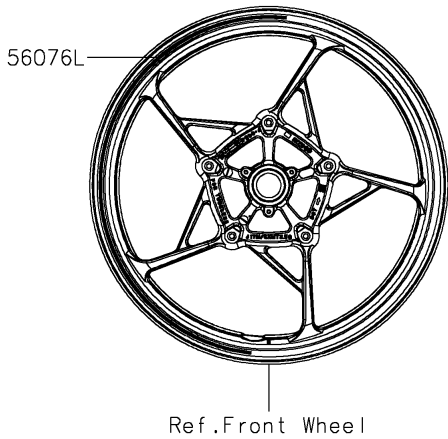

2022 Z900 SE PARTS DIAGRAM

Decals

F2861

2022 Z900 SE PARTS LIST

Decals

ITEM NAME	PART NUMBER	QUANTITY
MARK,KAWASAKI (Ref # 56054)	56054-1356	2
MARK,FR FENDER,ABS (Ref # 56054A)	56054-1413	2
MARK,UPP COWL.,900 (Ref # 56054B)	56054-2890	1
PATTERN,TAIL COVER,LH (Ref # 56076)	56076-0871	1
PATTERN,TAIL COVER,RH (Ref # 56076A)	56076-0872	1
PATTERN,FUEL TANK,LH (Ref # 56076B)	56076-2128	1
PATTERN,FUEL TANK,RH (Ref # 56076C)	56076-2129	1
PATTERN,TANK COVER,LH,UPP (Ref # 56076D)	56076-2130	1
PATTERN,TANK COVER,LH,LWR (Ref # 56076E)	56076-2131	1
PATTERN,TANK COVER,RH,UPP (Ref # 56076F)	56076-2132	1
PATTERN,TANK COVER,RH,LWR (Ref # 56076G)	56076-2133	1
PATTERN,SHROUD,LH,UPP (Ref # 56076H)	56076-2134	1
PATTERN,SHROUD,LH,LWR (Ref # 56076I)	56076-2135	1
PATTERN,SHROUD,RH,UPP (Ref # 56076J)	56076-2136	1
PATTERN,SHROUD,RH,LWR (Ref # 56076K)	56076-2137	1
PATTERN,WHEEL,GRN/BLK,6X700 (Ref # 56076L)	56076-2166	4
RIM STRIPE APPLICATOR (Ref # 57001)	57001-1752	AR