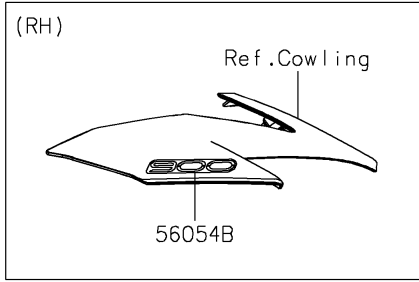

2022 Z900 SE PARTS DIAGRAM

Decals

F2861

2022 Z900 SE PARTS LIST

Decals

ITEM NAME	PART NUMBER	QUANTITY
MARK,KAWASAKI (Ref # 56054)	56054-1356	2
MARK,FR FENDER,ABS (Ref # 56054A)	56054-1413	2
MARK,UPP COWL.,900 (Ref # 56054B)	56054-2890	1
PATTERN,TAIL COVER,LH (Ref # 56076)	56076-0871	1
PATTERN,TAIL COVER,RH (Ref # 56076A)	56076-0872	1
PATTERN,FUEL TANK,LH (Ref # 56076B)	56076-2128	1
PATTERN,FUEL TANK,RH (Ref # 56076C)	56076-2129	1
PATTERN,TANK COVER,LH,UPP (Ref # 56076D)	56076-2130	1
PATTERN,TANK COVER,LH,LWR (Ref # 56076E)	56076-2131	1
PATTERN,TANK COVER,RH,UPP (Ref # 56076F)	56076-2132	1
PATTERN,TANK COVER,RH,LWR (Ref # 56076G)	56076-2133	1
PATTERN,SHROUD,LH,UPP (Ref # 56076H)	56076-2134	1
PATTERN,SHROUD,LH,LWR (Ref # 56076I)	56076-2135	1
PATTERN,SHROUD,RH,UPP (Ref # 56076J)	56076-2136	1
PATTERN,SHROUD,RH,LWR (Ref # 56076K)	56076-2137	1
PATTERN,WHEEL,GRN/BLK,6X700 (Ref # 56076L)	56076-2166	4
RIM STRIPE APPLICATOR (Ref # 57001)	57001-1752	AR