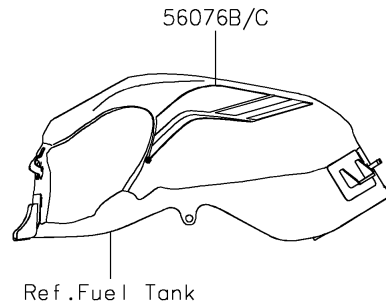

2022 Z900 SE PARTS DIAGRAM

Decals

F2861

2022 Z900 SE PARTS LIST

Decals

ITEM NAME	PART NUMBER	QUANTITY
MARK,KAWASAKI (Ref # 56054)	56054-1356	2
MARK,FR FENDER,ABS (Ref # 56054A)	56054-1413	2
MARK,UPP COWL.,900 (Ref # 56054B)	56054-2890	1
PATTERN,TAIL COVER,LH (Ref # 56076)	56076-0871	1
PATTERN,TAIL COVER,RH (Ref # 56076A)	56076-0872	1
PATTERN,FUEL TANK,LH (Ref # 56076B)	56076-2128	1
PATTERN,FUEL TANK,RH (Ref # 56076C)	56076-2129	1
PATTERN,TANK COVER,LH,UPP (Ref # 56076D)	56076-2130	1
PATTERN,TANK COVER,LH,LWR (Ref # 56076E)	56076-2131	1
PATTERN,TANK COVER,RH,UPP (Ref # 56076F)	56076-2132	1
PATTERN,TANK COVER,RH,LWR (Ref # 56076G)	56076-2133	1
PATTERN,SHROUD,LH,UPP (Ref # 56076H)	56076-2134	1
PATTERN,SHROUD,LH,LWR (Ref # 56076I)	56076-2135	1
PATTERN,SHROUD,RH,UPP (Ref # 56076J)	56076-2136	1
PATTERN,SHROUD,RH,LWR (Ref # 56076K)	56076-2137	1
PATTERN,WHEEL,GRN/BLK,6X700 (Ref # 56076L)	56076-2166	4
RIM STRIPE APPLICATOR (Ref # 57001)	57001-1752	AR