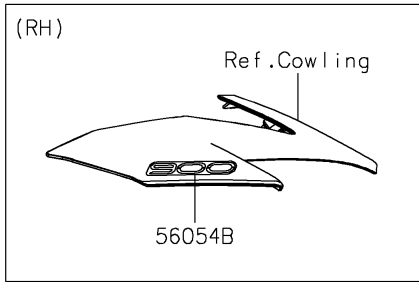

2022 Z900 SE PARTS DIAGRAM

Decals

F2861

2022 Z900 SE PARTS LIST

Decals

ITEM NAME	PART NUMBER	QUANTITY
MARK,KAWASAKI (Ref # 56054)	56054-1356	2
MARK,FR FENDER,ABS (Ref # 56054A)	56054-1413	2
MARK,UPP COWL.,900 (Ref # 56054B)	56054-2890	1
PATTERN,TAIL COVER,LH (Ref # 56076)	56076-0871	1
PATTERN,TAIL COVER,RH (Ref # 56076A)	56076-0872	1
PATTERN,FUEL TANK,LH (Ref # 56076B)	56076-2128	1
PATTERN,FUEL TANK,RH (Ref # 56076C)	56076-2129	1
PATTERN,TANK COVER,LH,UPP (Ref # 56076D)	56076-2130	1
PATTERN,TANK COVER,LH,LWR (Ref # 56076E)	56076-2131	1
PATTERN,TANK COVER,RH,UPP (Ref # 56076F)	56076-2132	1
PATTERN,TANK COVER,RH,LWR (Ref # 56076G)	56076-2133	1
PATTERN,SHROUD,LH,UPP (Ref # 56076H)	56076-2134	1
PATTERN,SHROUD,LH,LWR (Ref # 56076I)	56076-2135	1
PATTERN,SHROUD,RH,UPP (Ref # 56076J)	56076-2136	1
PATTERN,SHROUD,RH,LWR (Ref # 56076K)	56076-2137	1
PATTERN,WHEEL,GRN/BLK,6X700 (Ref # 56076L)	56076-2166	4
RIM STRIPE APPLICATOR (Ref # 57001)	57001-1752	AR