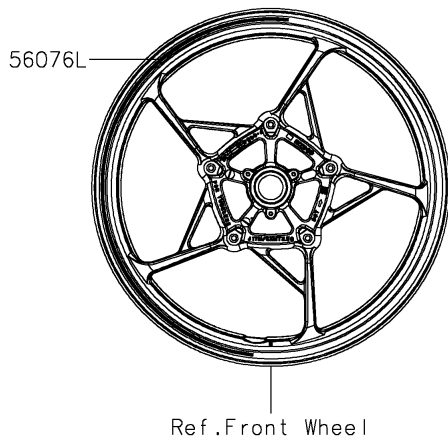

2022 Z900 SE PARTS DIAGRAM

Decals

F2861

2022 Z900 SE PARTS LIST

Decals

ITEM NAME	PART NUMBER	QUANTITY
MARK,KAWASAKI (Ref # 56054)	56054-1356	2
MARK,FR FENDER,ABS (Ref # 56054A)	56054-1413	2
MARK,UPP COWL.,900 (Ref # 56054B)	56054-2890	1
PATTERN,TAIL COVER,LH (Ref # 56076)	56076-0871	1
PATTERN,TAIL COVER,RH (Ref # 56076A)	56076-0872	1
PATTERN,FUEL TANK,LH (Ref # 56076B)	56076-2128	1
PATTERN,FUEL TANK,RH (Ref # 56076C)	56076-2129	1
PATTERN,TANK COVER,LH,UPP (Ref # 56076D)	56076-2130	1
PATTERN,TANK COVER,LH,LWR (Ref # 56076E)	56076-2131	1
PATTERN,TANK COVER,RH,UPP (Ref # 56076F)	56076-2132	1
PATTERN,TANK COVER,RH,LWR (Ref # 56076G)	56076-2133	1
PATTERN,SHROUD,LH,UPP (Ref # 56076H)	56076-2134	1
PATTERN,SHROUD,LH,LWR (Ref # 56076I)	56076-2135	1
PATTERN,SHROUD,RH,UPP (Ref # 56076J)	56076-2136	1
PATTERN,SHROUD,RH,LWR (Ref # 56076K)	56076-2137	1
PATTERN,WHEEL,GRN/BLK,6X700 (Ref # 56076L)	56076-2166	4
RIM STRIPE APPLICATOR (Ref # 57001)	57001-1752	AR