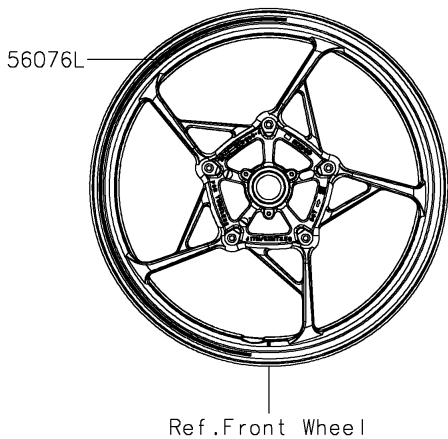

2022 Z900 SE PARTS DIAGRAM

Decals

F2861

2022 Z900 SE PARTS LIST

Decals

ITEM NAME	PART NUMBER	QUANTITY
MARK,KAWASAKI (Ref # 56054)	56054-1356	2
MARK,FR FENDER,ABS (Ref # 56054A)	56054-1413	2
MARK,UPP COWL.,900 (Ref # 56054B)	56054-2890	1
PATTERN,TAIL COVER,LH (Ref # 56076)	56076-0871	1
PATTERN,TAIL COVER,RH (Ref # 56076A)	56076-0872	1
PATTERN,FUEL TANK,LH (Ref # 56076B)	56076-2128	1
PATTERN,FUEL TANK,RH (Ref # 56076C)	56076-2129	1
PATTERN,TANK COVER,LH,UPP (Ref # 56076D)	56076-2130	1
PATTERN,TANK COVER,LH,LWR (Ref # 56076E)	56076-2131	1
PATTERN,TANK COVER,RH,UPP (Ref # 56076F)	56076-2132	1
PATTERN,TANK COVER,RH,LWR (Ref # 56076G)	56076-2133	1
PATTERN,SHROUD,LH,UPP (Ref # 56076H)	56076-2134	1
PATTERN,SHROUD,LH,LWR (Ref # 56076I)	56076-2135	1
PATTERN,SHROUD,RH,UPP (Ref # 56076J)	56076-2136	1
PATTERN,SHROUD,RH,LWR (Ref # 56076K)	56076-2137	1
PATTERN,WHEEL,GRN/BLK,6X700 (Ref # 56076L)	56076-2166	4
RIM STRIPE APPLICATOR (Ref # 57001)	57001-1752	AR