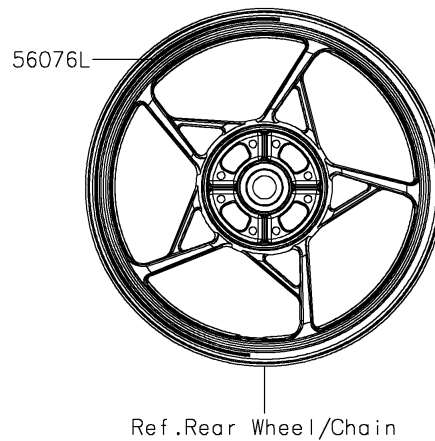

2022 Z900 SE PARTS DIAGRAM

Decals

F2861

2022 Z900 SE PARTS LIST

Decals

ITEM NAME	PART NUMBER	QUANTITY
MARK,KAWASAKI (Ref # 56054)	56054-1356	2
MARK,FR FENDER,ABS (Ref # 56054A)	56054-1413	2
MARK,UPP COWL.,900 (Ref # 56054B)	56054-2890	1
PATTERN,TAIL COVER,LH (Ref # 56076)	56076-0871	1
PATTERN,TAIL COVER,RH (Ref # 56076A)	56076-0872	1
PATTERN,FUEL TANK,LH (Ref # 56076B)	56076-2128	1
PATTERN,FUEL TANK,RH (Ref # 56076C)	56076-2129	1
PATTERN,TANK COVER,LH,UPP (Ref # 56076D)	56076-2130	1
PATTERN,TANK COVER,LH,LWR (Ref # 56076E)	56076-2131	1
PATTERN,TANK COVER,RH,UPP (Ref # 56076F)	56076-2132	1
PATTERN,TANK COVER,RH,LWR (Ref # 56076G)	56076-2133	1
PATTERN,SHROUD,LH,UPP (Ref # 56076H)	56076-2134	1
PATTERN,SHROUD,LH,LWR (Ref # 56076I)	56076-2135	1
PATTERN,SHROUD,RH,UPP (Ref # 56076J)	56076-2136	1
PATTERN,SHROUD,RH,LWR (Ref # 56076K)	56076-2137	1
PATTERN,WHEEL,GRN/BLK,6X700 (Ref # 56076L)	56076-2166	4
RIM STRIPE APPLICATOR (Ref # 57001)	57001-1752	AR