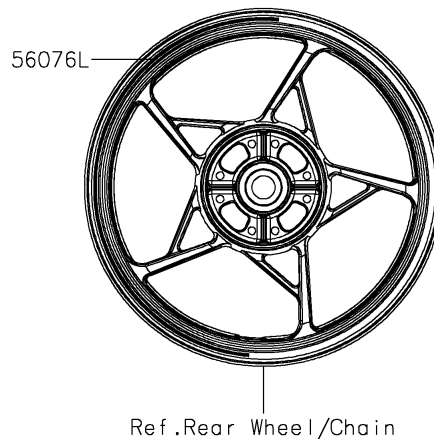

2022 Z900 SE PARTS DIAGRAM

Decals

F2861

2022 Z900 SE PARTS LIST

Decals

ITEM NAME	PART NUMBER	QUANTITY
MARK,KAWASAKI (Ref # 56054)	56054-1356	2
MARK,FR FENDER,ABS (Ref # 56054A)	56054-1413	2
MARK,UPP COWL.,900 (Ref # 56054B)	56054-2890	1
PATTERN,TAIL COVER,LH (Ref # 56076)	56076-0871	1
PATTERN,TAIL COVER,RH (Ref # 56076A)	56076-0872	1
PATTERN,FUEL TANK,LH (Ref # 56076B)	56076-2128	1
PATTERN,FUEL TANK,RH (Ref # 56076C)	56076-2129	1
PATTERN,TANK COVER,LH,UPP (Ref # 56076D)	56076-2130	1
PATTERN,TANK COVER,LH,LWR (Ref # 56076E)	56076-2131	1
PATTERN,TANK COVER,RH,UPP (Ref # 56076F)	56076-2132	1
PATTERN,TANK COVER,RH,LWR (Ref # 56076G)	56076-2133	1
PATTERN,SHROUD,LH,UPP (Ref # 56076H)	56076-2134	1
PATTERN,SHROUD,LH,LWR (Ref # 56076I)	56076-2135	1
PATTERN,SHROUD,RH,UPP (Ref # 56076J)	56076-2136	1
PATTERN,SHROUD,RH,LWR (Ref # 56076K)	56076-2137	1
PATTERN,WHEEL,GRN/BLK,6X700 (Ref # 56076L)	56076-2166	4
RIM STRIPE APPLICATOR (Ref # 57001)	57001-1752	AR