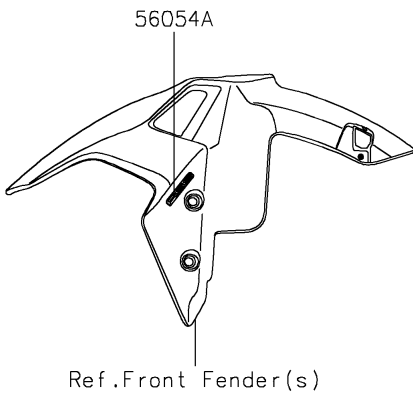

2022 Z900 SE PARTS DIAGRAM

Decals

F2861

2022 Z900 SE PARTS LIST

Decals

ITEM NAME	PART NUMBER	QUANTITY
MARK,KAWASAKI (Ref # 56054)	56054-1356	2
MARK,FR FENDER,ABS (Ref # 56054A)	56054-1413	2
MARK,UPP COWL.,900 (Ref # 56054B)	56054-2890	1
PATTERN,TAIL COVER,LH (Ref # 56076)	56076-0871	1
PATTERN,TAIL COVER,RH (Ref # 56076A)	56076-0872	1
PATTERN,FUEL TANK,LH (Ref # 56076B)	56076-2128	1
PATTERN,FUEL TANK,RH (Ref # 56076C)	56076-2129	1
PATTERN,TANK COVER,LH,UPP (Ref # 56076D)	56076-2130	1
PATTERN,TANK COVER,LH,LWR (Ref # 56076E)	56076-2131	1
PATTERN,TANK COVER,RH,UPP (Ref # 56076F)	56076-2132	1
PATTERN,TANK COVER,RH,LWR (Ref # 56076G)	56076-2133	1
PATTERN,SHROUD,LH,UPP (Ref # 56076H)	56076-2134	1
PATTERN,SHROUD,LH,LWR (Ref # 56076I)	56076-2135	1
PATTERN,SHROUD,RH,UPP (Ref # 56076J)	56076-2136	1
PATTERN,SHROUD,RH,LWR (Ref # 56076K)	56076-2137	1
PATTERN,WHEEL,GRN/BLK,6X700 (Ref # 56076L)	56076-2166	4
RIM STRIPE APPLICATOR (Ref # 57001)	57001-1752	AR