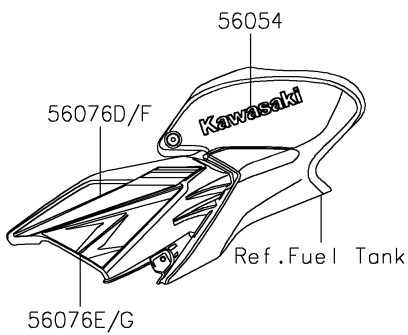

2022 Z900 SE PARTS DIAGRAM

Decals

F2861

2022 Z900 SE PARTS LIST

Decals

ITEM NAME	PART NUMBER	QUANTITY
MARK,KAWASAKI (Ref # 56054)	56054-1356	2
MARK,FR FENDER,ABS (Ref # 56054A)	56054-1413	2
MARK,UPP COWL.,900 (Ref # 56054B)	56054-2890	1
PATTERN,TAIL COVER,LH (Ref # 56076)	56076-0871	1
PATTERN,TAIL COVER,RH (Ref # 56076A)	56076-0872	1
PATTERN,FUEL TANK,LH (Ref # 56076B)	56076-2128	1
PATTERN,FUEL TANK,RH (Ref # 56076C)	56076-2129	1
PATTERN,TANK COVER,LH,UPP (Ref # 56076D)	56076-2130	1
PATTERN,TANK COVER,LH,LWR (Ref # 56076E)	56076-2131	1
PATTERN,TANK COVER,RH,UPP (Ref # 56076F)	56076-2132	1
PATTERN,TANK COVER,RH,LWR (Ref # 56076G)	56076-2133	1
PATTERN,SHROUD,LH,UPP (Ref # 56076H)	56076-2134	1
PATTERN,SHROUD,LH,LWR (Ref # 56076I)	56076-2135	1
PATTERN,SHROUD,RH,UPP (Ref # 56076J)	56076-2136	1
PATTERN,SHROUD,RH,LWR (Ref # 56076K)	56076-2137	1
PATTERN,WHEEL,GRN/BLK,6X700 (Ref # 56076L)	56076-2166	4
RIM STRIPE APPLICATOR (Ref # 57001)	57001-1752	AR