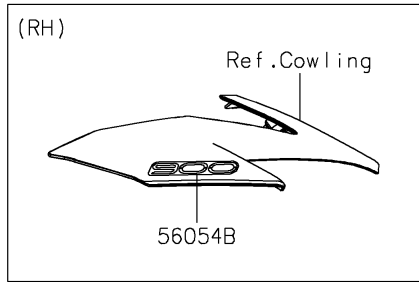

2022 Z900 SE PARTS DIAGRAM

Decals

F2861

2022 Z900 SE PARTS LIST

Decals

ITEM NAME	PART NUMBER	QUANTITY
MARK,KAWASAKI (Ref # 56054)	56054-1356	2
MARK,FR FENDER,ABS (Ref # 56054A)	56054-1413	2
MARK,UPP COWL.,900 (Ref # 56054B)	56054-2890	1
PATTERN,TAIL COVER,LH (Ref # 56076)	56076-0871	1
PATTERN,TAIL COVER,RH (Ref # 56076A)	56076-0872	1
PATTERN,FUEL TANK,LH (Ref # 56076B)	56076-2128	1
PATTERN,FUEL TANK,RH (Ref # 56076C)	56076-2129	1
PATTERN,TANK COVER,LH,UPP (Ref # 56076D)	56076-2130	1
PATTERN,TANK COVER,LH,LWR (Ref # 56076E)	56076-2131	1
PATTERN,TANK COVER,RH,UPP (Ref # 56076F)	56076-2132	1
PATTERN,TANK COVER,RH,LWR (Ref # 56076G)	56076-2133	1
PATTERN,SHROUD,LH,UPP (Ref # 56076H)	56076-2134	1
PATTERN,SHROUD,LH,LWR (Ref # 56076I)	56076-2135	1
PATTERN,SHROUD,RH,UPP (Ref # 56076J)	56076-2136	1
PATTERN,SHROUD,RH,LWR (Ref # 56076K)	56076-2137	1
PATTERN,WHEEL,GRN/BLK,6X700 (Ref # 56076L)	56076-2166	4
RIM STRIPE APPLICATOR (Ref # 57001)	57001-1752	AR