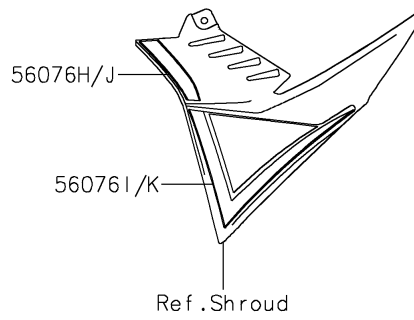

2022 Z900 SE PARTS DIAGRAM

Decals

F2861

2022 Z900 SE PARTS LIST

Decals

ITEM NAME	PART NUMBER	QUANTITY
MARK,KAWASAKI (Ref # 56054)	56054-1356	2
MARK,FR FENDER,ABS (Ref # 56054A)	56054-1413	2
MARK,UPP COWL.,900 (Ref # 56054B)	56054-2890	1
PATTERN,TAIL COVER,LH (Ref # 56076)	56076-0871	1
PATTERN,TAIL COVER,RH (Ref # 56076A)	56076-0872	1
PATTERN,FUEL TANK,LH (Ref # 56076B)	56076-2128	1
PATTERN,FUEL TANK,RH (Ref # 56076C)	56076-2129	1
PATTERN,TANK COVER,LH,UPP (Ref # 56076D)	56076-2130	1
PATTERN,TANK COVER,LH,LWR (Ref # 56076E)	56076-2131	1
PATTERN,TANK COVER,RH,UPP (Ref # 56076F)	56076-2132	1
PATTERN,TANK COVER,RH,LWR (Ref # 56076G)	56076-2133	1
PATTERN,SHROUD,LH,UPP (Ref # 56076H)	56076-2134	1
PATTERN,SHROUD,LH,LWR (Ref # 56076I)	56076-2135	1
PATTERN,SHROUD,RH,UPP (Ref # 56076J)	56076-2136	1
PATTERN,SHROUD,RH,LWR (Ref # 56076K)	56076-2137	1
PATTERN,WHEEL,GRN/BLK,6X700 (Ref # 56076L)	56076-2166	4
RIM STRIPE APPLICATOR (Ref # 57001)	57001-1752	AR