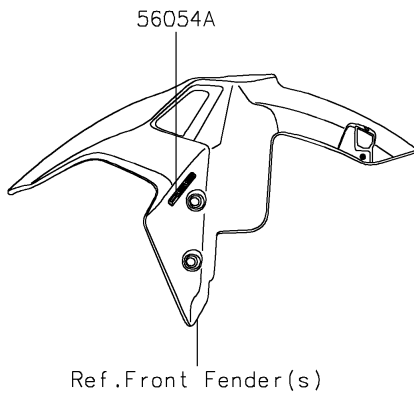

2022 Z900 SE PARTS DIAGRAM

Decals

F2861

2022 Z900 SE PARTS LIST

Decals

ITEM NAME	PART NUMBER	QUANTITY
MARK,KAWASAKI (Ref # 56054)	56054-1356	2
MARK,FR FENDER,ABS (Ref # 56054A)	56054-1413	2
MARK,UPP COWL.,900 (Ref # 56054B)	56054-2890	1
PATTERN,TAIL COVER,LH (Ref # 56076)	56076-0871	1
PATTERN,TAIL COVER,RH (Ref # 56076A)	56076-0872	1
PATTERN,FUEL TANK,LH (Ref # 56076B)	56076-2128	1
PATTERN,FUEL TANK,RH (Ref # 56076C)	56076-2129	1
PATTERN,TANK COVER,LH,UPP (Ref # 56076D)	56076-2130	1
PATTERN,TANK COVER,LH,LWR (Ref # 56076E)	56076-2131	1
PATTERN,TANK COVER,RH,UPP (Ref # 56076F)	56076-2132	1
PATTERN,TANK COVER,RH,LWR (Ref # 56076G)	56076-2133	1
PATTERN,SHROUD,LH,UPP (Ref # 56076H)	56076-2134	1
PATTERN,SHROUD,LH,LWR (Ref # 56076I)	56076-2135	1
PATTERN,SHROUD,RH,UPP (Ref # 56076J)	56076-2136	1
PATTERN,SHROUD,RH,LWR (Ref # 56076K)	56076-2137	1
PATTERN,WHEEL,GRN/BLK,6X700 (Ref # 56076L)	56076-2166	4
RIM STRIPE APPLICATOR (Ref # 57001)	57001-1752	AR