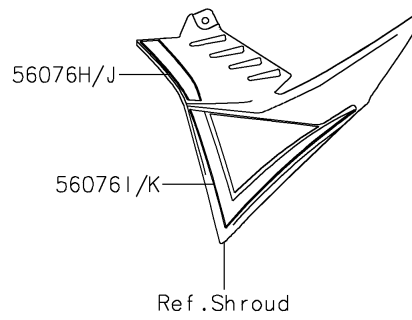

2022 Z900 SE PARTS DIAGRAM

Decals

F2861

2022 Z900 SE PARTS LIST

Decals

ITEM NAME	PART NUMBER	QUANTITY
MARK,KAWASAKI (Ref # 56054)	56054-1356	2
MARK,FR FENDER,ABS (Ref # 56054A)	56054-1413	2
MARK,UPP COWL.,900 (Ref # 56054B)	56054-2890	1
PATTERN,TAIL COVER,LH (Ref # 56076)	56076-0871	1
PATTERN,TAIL COVER,RH (Ref # 56076A)	56076-0872	1
PATTERN,FUEL TANK,LH (Ref # 56076B)	56076-2128	1
PATTERN,FUEL TANK,RH (Ref # 56076C)	56076-2129	1
PATTERN,TANK COVER,LH,UPP (Ref # 56076D)	56076-2130	1
PATTERN,TANK COVER,LH,LWR (Ref # 56076E)	56076-2131	1
PATTERN,TANK COVER,RH,UPP (Ref # 56076F)	56076-2132	1
PATTERN,TANK COVER,RH,LWR (Ref # 56076G)	56076-2133	1
PATTERN,SHROUD,LH,UPP (Ref # 56076H)	56076-2134	1
PATTERN,SHROUD,LH,LWR (Ref # 56076I)	56076-2135	1
PATTERN,SHROUD,RH,UPP (Ref # 56076J)	56076-2136	1
PATTERN,SHROUD,RH,LWR (Ref # 56076K)	56076-2137	1
PATTERN,WHEEL,GRN/BLK,6X700 (Ref # 56076L)	56076-2166	4
RIM STRIPE APPLICATOR (Ref # 57001)	57001-1752	AR