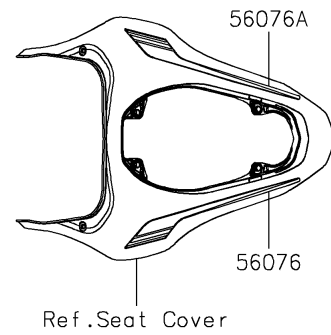

2022 Z900 SE PARTS DIAGRAM

Decals

F2861

2022 Z900 SE PARTS LIST

Decals

ITEM NAME	PART NUMBER	QUANTITY
MARK,KAWASAKI (Ref # 56054)	56054-1356	2
MARK,FR FENDER,ABS (Ref # 56054A)	56054-1413	2
MARK,UPP COWL.,900 (Ref # 56054B)	56054-2890	1
PATTERN,TAIL COVER,LH (Ref # 56076)	56076-0871	1
PATTERN,TAIL COVER,RH (Ref # 56076A)	56076-0872	1
PATTERN,FUEL TANK,LH (Ref # 56076B)	56076-2128	1
PATTERN,FUEL TANK,RH (Ref # 56076C)	56076-2129	1
PATTERN,TANK COVER,LH,UPP (Ref # 56076D)	56076-2130	1
PATTERN,TANK COVER,LH,LWR (Ref # 56076E)	56076-2131	1
PATTERN,TANK COVER,RH,UPP (Ref # 56076F)	56076-2132	1
PATTERN,TANK COVER,RH,LWR (Ref # 56076G)	56076-2133	1
PATTERN,SHROUD,LH,UPP (Ref # 56076H)	56076-2134	1
PATTERN,SHROUD,LH,LWR (Ref # 56076I)	56076-2135	1
PATTERN,SHROUD,RH,UPP (Ref # 56076J)	56076-2136	1
PATTERN,SHROUD,RH,LWR (Ref # 56076K)	56076-2137	1
PATTERN,WHEEL,GRN/BLK,6X700 (Ref # 56076L)	56076-2166	4
RIM STRIPE APPLICATOR (Ref # 57001)	57001-1752	AR