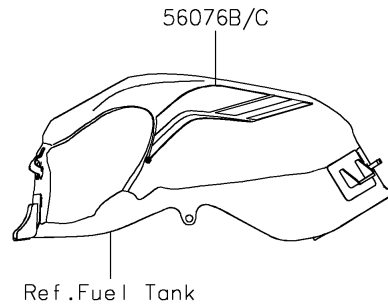

2022 Z900 SE PARTS DIAGRAM

Decals

F2861

2022 Z900 SE PARTS LIST

Decals

ITEM NAME	PART NUMBER	QUANTITY
MARK,KAWASAKI (Ref # 56054)	56054-1356	2
MARK,FR FENDER,ABS (Ref # 56054A)	56054-1413	2
MARK,UPP COWL.,900 (Ref # 56054B)	56054-2890	1
PATTERN,TAIL COVER,LH (Ref # 56076)	56076-0871	1
PATTERN,TAIL COVER,RH (Ref # 56076A)	56076-0872	1
PATTERN,FUEL TANK,LH (Ref # 56076B)	56076-2128	1
PATTERN,FUEL TANK,RH (Ref # 56076C)	56076-2129	1
PATTERN,TANK COVER,LH,UPP (Ref # 56076D)	56076-2130	1
PATTERN,TANK COVER,LH,LWR (Ref # 56076E)	56076-2131	1
PATTERN,TANK COVER,RH,UPP (Ref # 56076F)	56076-2132	1
PATTERN,TANK COVER,RH,LWR (Ref # 56076G)	56076-2133	1
PATTERN,SHROUD,LH,UPP (Ref # 56076H)	56076-2134	1
PATTERN,SHROUD,LH,LWR (Ref # 56076I)	56076-2135	1
PATTERN,SHROUD,RH,UPP (Ref # 56076J)	56076-2136	1
PATTERN,SHROUD,RH,LWR (Ref # 56076K)	56076-2137	1
PATTERN,WHEEL,GRN/BLK,6X700 (Ref # 56076L)	56076-2166	4
RIM STRIPE APPLICATOR (Ref # 57001)	57001-1752	AR