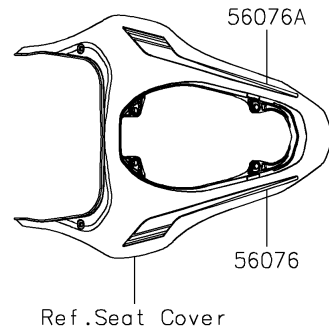

2022 Z900 SE PARTS DIAGRAM

Decals

F2861

2022 Z900 SE PARTS LIST

Decals

ITEM NAME	PART NUMBER	QUANTITY
MARK,KAWASAKI (Ref # 56054)	56054-1356	2
MARK,FR FENDER,ABS (Ref # 56054A)	56054-1413	2
MARK,UPP COWL.,900 (Ref # 56054B)	56054-2890	1
PATTERN,TAIL COVER,LH (Ref # 56076)	56076-0871	1
PATTERN,TAIL COVER,RH (Ref # 56076A)	56076-0872	1
PATTERN,FUEL TANK,LH (Ref # 56076B)	56076-2128	1
PATTERN,FUEL TANK,RH (Ref # 56076C)	56076-2129	1
PATTERN,TANK COVER,LH,UPP (Ref # 56076D)	56076-2130	1
PATTERN,TANK COVER,LH,LWR (Ref # 56076E)	56076-2131	1
PATTERN,TANK COVER,RH,UPP (Ref # 56076F)	56076-2132	1
PATTERN,TANK COVER,RH,LWR (Ref # 56076G)	56076-2133	1
PATTERN,SHROUD,LH,UPP (Ref # 56076H)	56076-2134	1
PATTERN,SHROUD,LH,LWR (Ref # 56076I)	56076-2135	1
PATTERN,SHROUD,RH,UPP (Ref # 56076J)	56076-2136	1
PATTERN,SHROUD,RH,LWR (Ref # 56076K)	56076-2137	1
PATTERN,WHEEL,GRN/BLK,6X700 (Ref # 56076L)	56076-2166	4
RIM STRIPE APPLICATOR (Ref # 57001)	57001-1752	AR