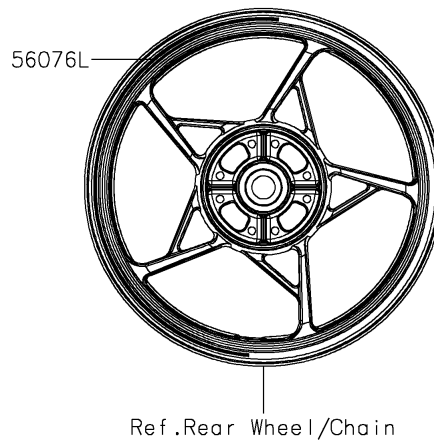

# 2022 Z900 SE PARTS DIAGRAM

## Decals

F2861

### Decals

ITEM NAME	PART NUMBER	QUANTITY
MARK,KAWASAKI (Ref # 56054)	56054-1356	2
MARK,FR FENDER,ABS (Ref # 56054A)	56054-1413	2
MARK,UPP COWL.,900 (Ref # 56054B)	56054-2890	1
PATTERN,TAIL COVER,LH (Ref # 56076)	56076-0871	1
PATTERN,TAIL COVER,RH (Ref # 56076A)	56076-0872	1
PATTERN,FUEL TANK,LH (Ref # 56076B)	56076-2128	1
PATTERN,FUEL TANK,RH (Ref # 56076C)	56076-2129	1
PATTERN,TANK COVER,LH,UPP (Ref # 56076D)	56076-2130	1
PATTERN,TANK COVER,LH,LWR (Ref # 56076E)	56076-2131	1
PATTERN,TANK COVER,RH,UPP (Ref # 56076F)	56076-2132	1
PATTERN,TANK COVER,RH,LWR (Ref # 56076G)	56076-2133	1
PATTERN,SHROUD,LH,UPP (Ref # 56076H)	56076-2134	1
PATTERN,SHROUD,LH,LWR (Ref # 56076I)	56076-2135	1
PATTERN,SHROUD,RH,UPP (Ref # 56076J)	56076-2136	1
PATTERN,SHROUD,RH,LWR (Ref # 56076K)	56076-2137	1
PATTERN,WHEEL,GRN/BLK,6X700 (Ref # 56076L)	56076-2166	4
RIM STRIPE APPLICATOR (Ref # 57001)	57001-1752	AR