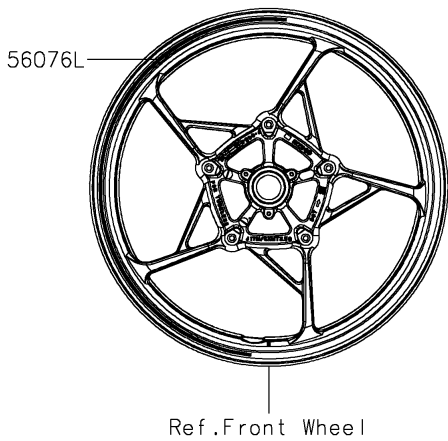

# 2022 Z900 SE PARTS DIAGRAM

## Decals

F2861

### Decals

ITEM NAME	PART NUMBER	QUANTITY
MARK,KAWASAKI (Ref # 56054)	56054-1356	2
MARK,FR FENDER,ABS (Ref # 56054A)	56054-1413	2
MARK,UPP COWL.,900 (Ref # 56054B)	56054-2890	1
PATTERN,TAIL COVER,LH (Ref # 56076)	56076-0871	1
PATTERN,TAIL COVER,RH (Ref # 56076A)	56076-0872	1
PATTERN,FUEL TANK,LH (Ref # 56076B)	56076-2128	1
PATTERN,FUEL TANK,RH (Ref # 56076C)	56076-2129	1
PATTERN,TANK COVER,LH,UPP (Ref # 56076D)	56076-2130	1
PATTERN,TANK COVER,LH,LWR (Ref # 56076E)	56076-2131	1
PATTERN,TANK COVER,RH,UPP (Ref # 56076F)	56076-2132	1
PATTERN,TANK COVER,RH,LWR (Ref # 56076G)	56076-2133	1
PATTERN,SHROUD,LH,UPP (Ref # 56076H)	56076-2134	1
PATTERN,SHROUD,LH,LWR (Ref # 56076I)	56076-2135	1
PATTERN,SHROUD,RH,UPP (Ref # 56076J)	56076-2136	1
PATTERN,SHROUD,RH,LWR (Ref # 56076K)	56076-2137	1
PATTERN,WHEEL,GRN/BLK,6X700 (Ref # 56076L)	56076-2166	4
RIM STRIPE APPLICATOR (Ref # 57001)	57001-1752	AR