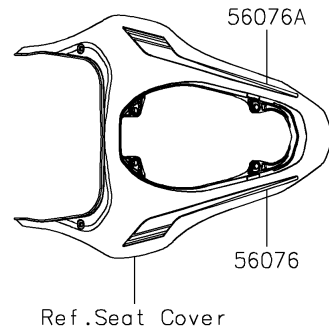

2022 Z900 SE PARTS DIAGRAM

Decals

F2861