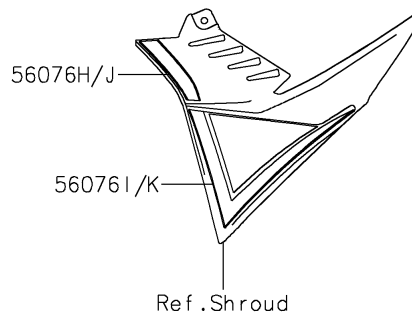

# 2022 Z900 SE PARTS DIAGRAM

## Decals

F2861

### Decals

ITEM NAME	PART NUMBER	QUANTITY
MARK,KAWASAKI (Ref # 56054)	56054-1356	2
MARK,FR FENDER,ABS (Ref # 56054A)	56054-1413	2
MARK,UPP COWL.,900 (Ref # 56054B)	56054-2890	1
PATTERN,TAIL COVER,LH (Ref # 56076)	56076-0871	1
PATTERN,TAIL COVER,RH (Ref # 56076A)	56076-0872	1
PATTERN,FUEL TANK,LH (Ref # 56076B)	56076-2128	1
PATTERN,FUEL TANK,RH (Ref # 56076C)	56076-2129	1
PATTERN,TANK COVER,LH,UPP (Ref # 56076D)	56076-2130	1
PATTERN,TANK COVER,LH,LWR (Ref # 56076E)	56076-2131	1
PATTERN,TANK COVER,RH,UPP (Ref # 56076F)	56076-2132	1
PATTERN,TANK COVER,RH,LWR (Ref # 56076G)	56076-2133	1
PATTERN,SHROUD,LH,UPP (Ref # 56076H)	56076-2134	1
PATTERN,SHROUD,LH,LWR (Ref # 56076I)	56076-2135	1
PATTERN,SHROUD,RH,UPP (Ref # 56076J)	56076-2136	1
PATTERN,SHROUD,RH,LWR (Ref # 56076K)	56076-2137	1
PATTERN,WHEEL,GRN/BLK,6X700 (Ref # 56076L)	56076-2166	4
RIM STRIPE APPLICATOR (Ref # 57001)	57001-1752	AR