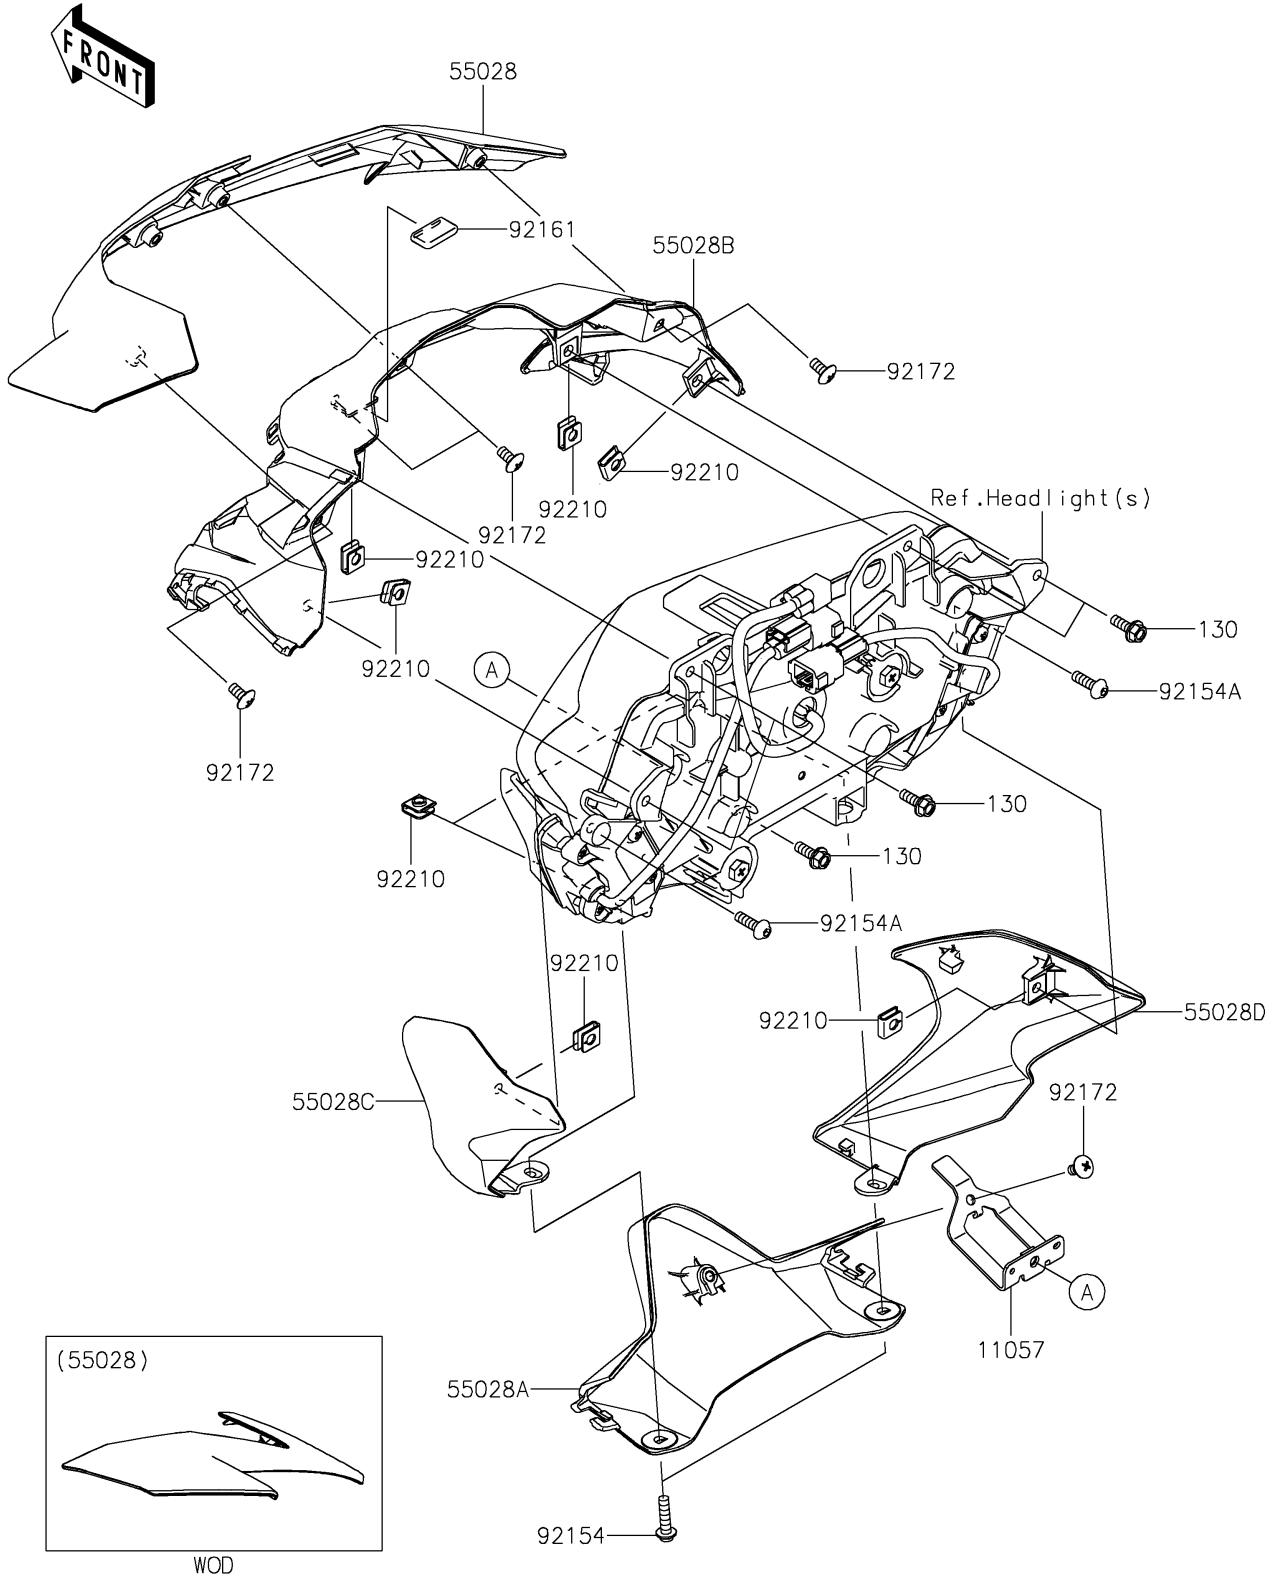

2022 Z900 SE PARTS DIAGRAM

Cowling

F2871

2022 Z900 SE PARTS LIST

Cowling

ITEM NAME	PART NUMBER	QUANTITY
BRACKET (Ref # 11057)	11057-2669	1
COWLING,UPP,M.S.BLACK (Ref # 55028)	55028-0703-660	1
COWLING,LWR (Ref # 55028A)	55028-0704	1
COWLING,INNER (Ref # 55028B)	55028-0705	1
COWLING,UPP,SIDE,LH,C.L.GREEN (Ref # 55028C)	55028-0706-51P	1
COWLING,UPP,SIDE,RH,C.L.GREEN (Ref # 55028D)	55028-0707-51P	1
BOLT,SOCKET,5X20 (Ref # 92154)	92154-0829	2
BOLT,SOCKET,5X16 (Ref # 92154A)	92154-4294	2
DAMPER,12X23 (Ref # 92161)	92161-1367	1
SCREW,TAPPING,5X10 (Ref # 92172)	92172-0262	5
NUT (Ref # 92210)	92210-0571	8
BOLT-FLANGED,5X14 (Ref # 130)	130BA0514	5