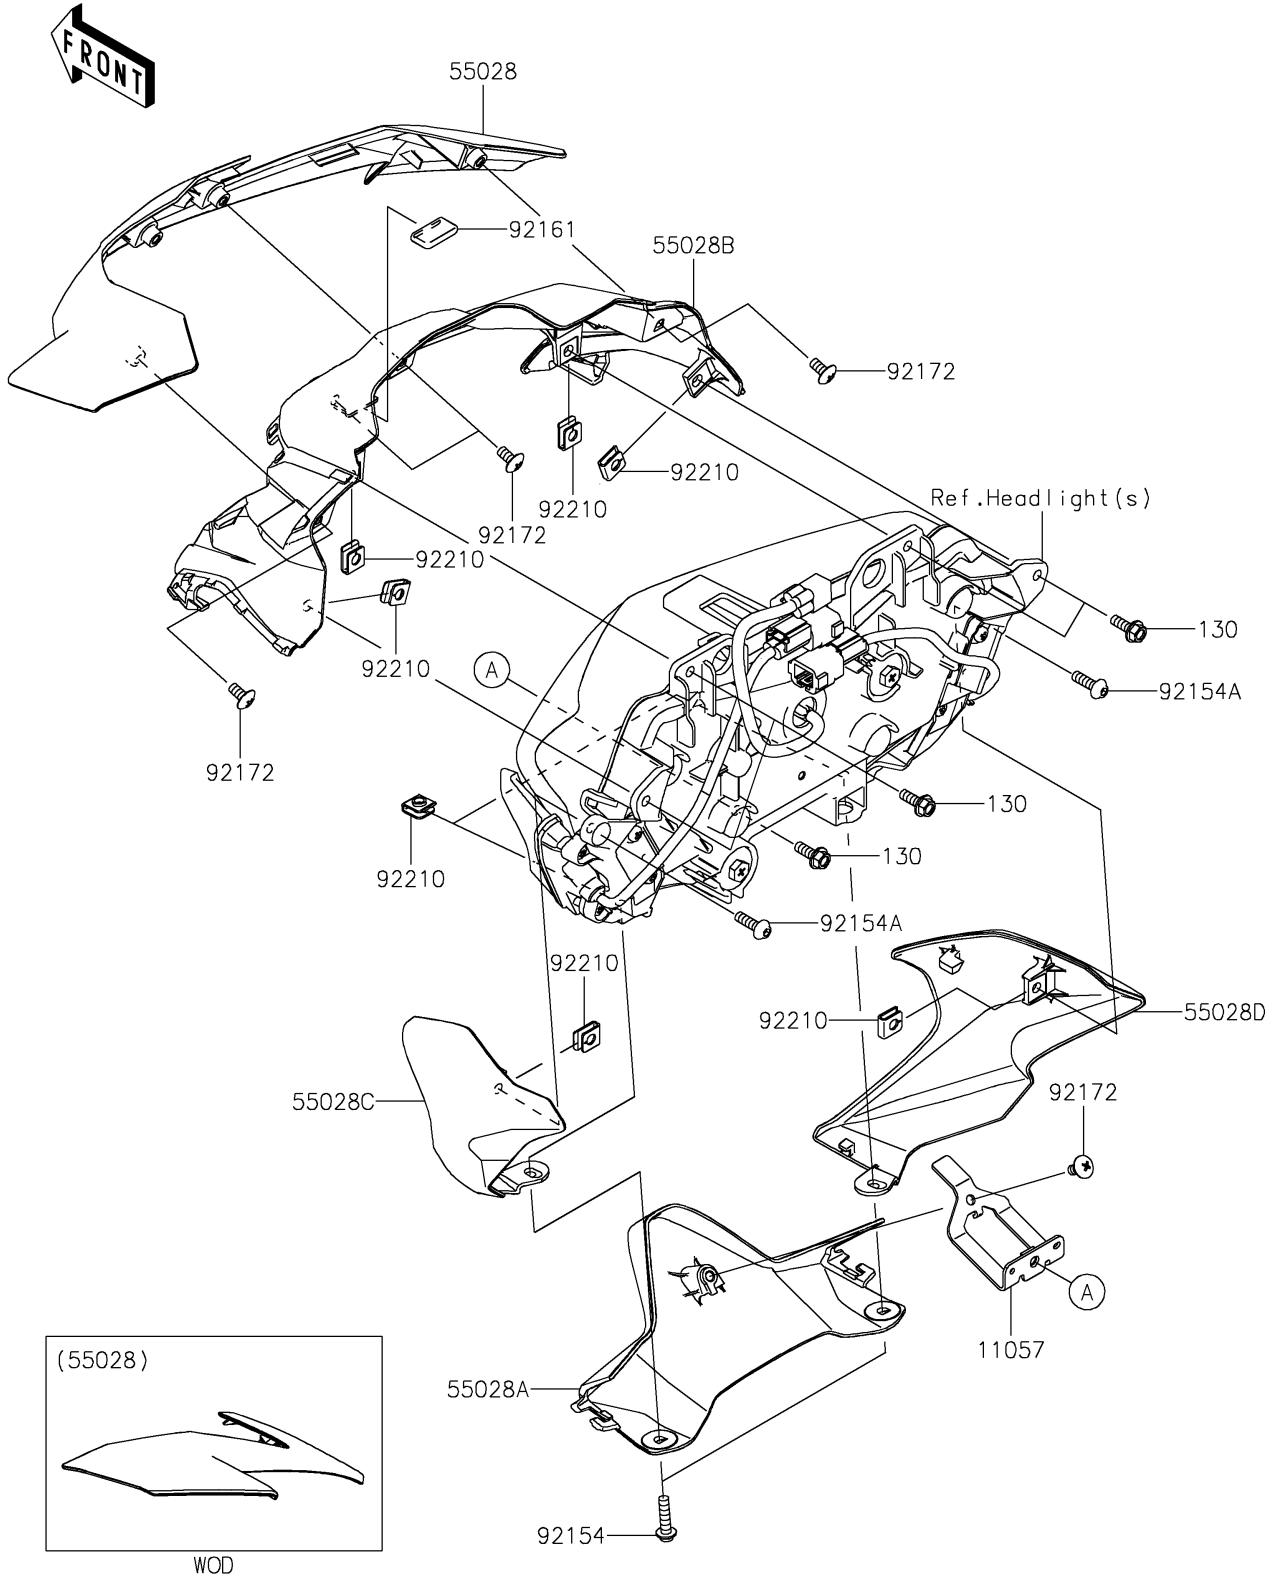

# 2022 Z900 SE PARTS DIAGRAM

Cowling

F2871

## 2022 Z900 SE PARTS LIST

### Cowling

ITEM NAME	PART NUMBER	QUANTITY
BRACKET (Ref # 11057)	11057-2669	1
COWLING,UPP,M.S.BLACK (Ref # 55028)	55028-0703-660	1
COWLING,LWR (Ref # 55028A)	55028-0704	1
COWLING,INNER (Ref # 55028B)	55028-0705	1
COWLING,UPP,SIDE,LH,C.L.GREEN (Ref # 55028C)	55028-0706-51P	1
COWLING,UPP,SIDE,RH,C.L.GREEN (Ref # 55028D)	55028-0707-51P	1
BOLT,SOCKET,5X20 (Ref # 92154)	92154-0829	2
BOLT,SOCKET,5X16 (Ref # 92154A)	92154-4294	2
DAMPER,12X23 (Ref # 92161)	92161-1367	1
SCREW,TAPPING,5X10 (Ref # 92172)	92172-0262	5
NUT (Ref # 92210)	92210-0571	8
BOLT-FLANGED,5X14 (Ref # 130)	130BA0514	5