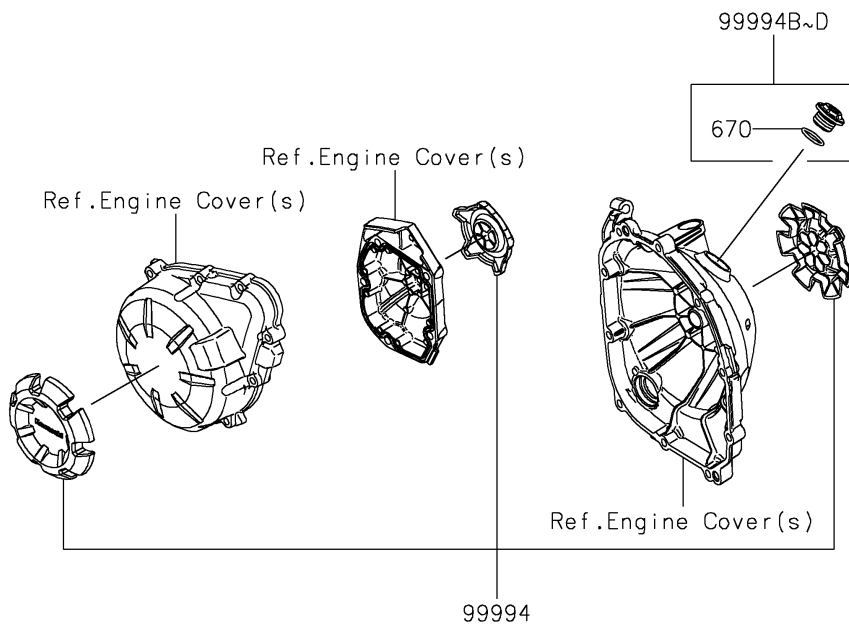

2022 Z900 SE PARTS DIAGRAM

Accessory(ENG. Cover Ring and Cap)

F2910

2022 Z900 SE PARTS LIST

Accessory(ENG. Cover Ring and Cap)

ITEM NAME	PART NUMBER	QUANTITY
PAD,6X25X1 (Ref # 39156)	39156-2167	2
PAD,4X60X2 (Ref # 39156A)	39156-2189	2
BOLT,SOCKET,6X10 (Ref # 92153)	92153-1527	4
DAMPER,8X22X10 (Ref # 92161)	92161-1685	1
DAMPER (Ref # 92161A)	92161-1976	2
NUT (Ref # 92210)	92210-1518	4
KIT-ACCESSORY,ENG. COVER RING (Ref # 99994)	99994-0868	1
KIT-ACCESSORY,SE RAD. SCREEN (Ref # 99994A)	99994-0871	1
KIT-ACC,OIL FILLER CAP,WHITE (Ref # 99994B)	99994-1018	1
KIT-ACC,OIL FILLER CAP,BLACK (Ref # 99994C)	99994-1229	1
KIT-ACC,OIL FILLER CAP,GOLD (Ref # 99994D)	99994-1245	1
O RING,20MM (Ref # 670)	670B2020	1