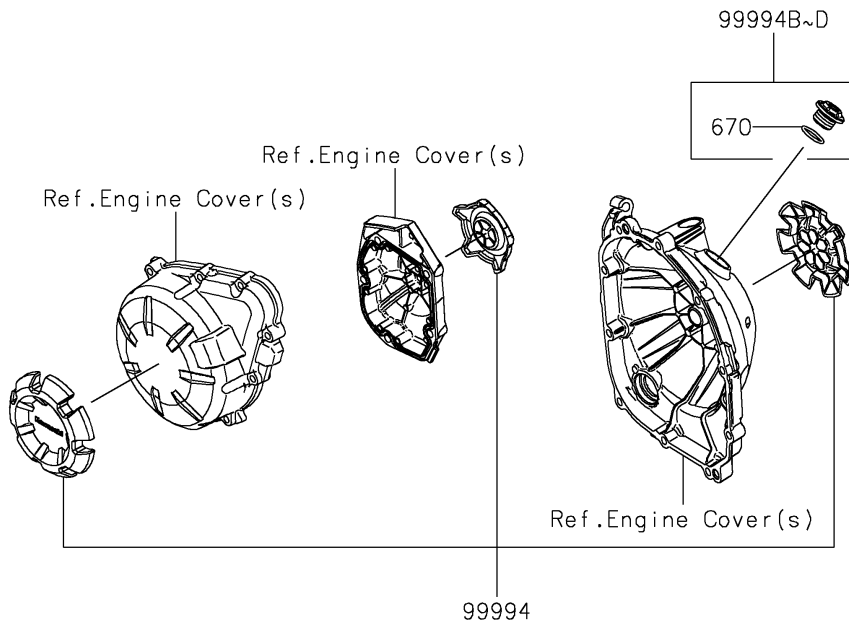

2022 Z900 SE PARTS DIAGRAM

Accessory(ENG. Cover Ring and Cap)

F2910

2022 Z900 SE PARTS LIST

Accessory(ENG. Cover Ring and Cap)

ITEM NAME	PART NUMBER	QUANTITY
PAD,6X25X1 (Ref # 39156)	39156-2167	2
PAD,4X60X2 (Ref # 39156A)	39156-2189	2
BOLT,SOCKET,6X10 (Ref # 92153)	92153-1527	4
DAMPER,8X22X10 (Ref # 92161)	92161-1685	1
DAMPER (Ref # 92161A)	92161-1976	2
NUT (Ref # 92210)	92210-1518	4
KIT-ACCESSORY,ENG. COVER RING (Ref # 99994)	99994-0868	1
KIT-ACCESSORY,SE RAD. SCREEN (Ref # 99994A)	99994-0871	1
KIT-ACC,OIL FILLER CAP,WHITE (Ref # 99994B)	99994-1018	1
KIT-ACC,OIL FILLER CAP,BLACK (Ref # 99994C)	99994-1229	1
KIT-ACC,OIL FILLER CAP,GOLD (Ref # 99994D)	99994-1245	1
O RING,20MM (Ref # 670)	670B2020	1