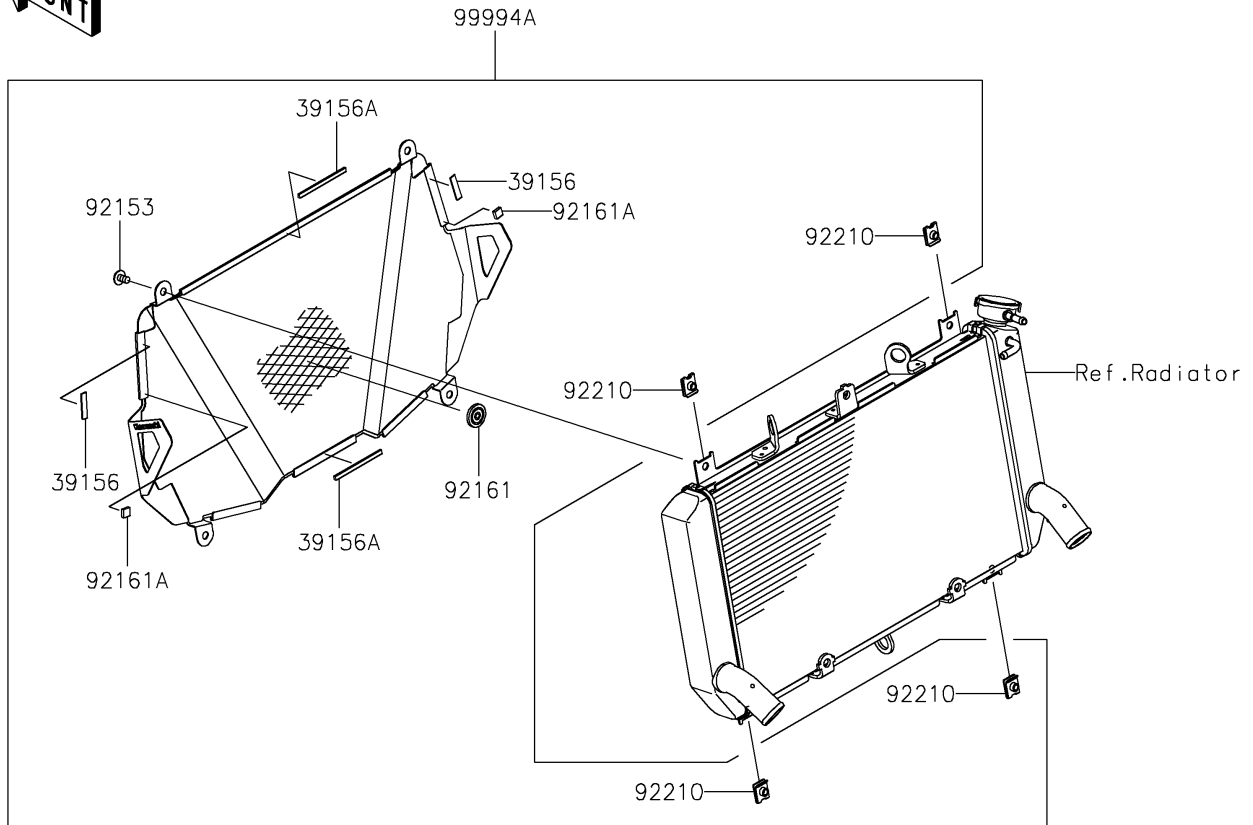

2022 Z900 SE PARTS DIAGRAM

Accessory(ENG. Cover Ring and Cap)

F2910

2022 Z900 SE PARTS LIST

Accessory(ENG. Cover Ring and Cap)

ITEM NAME	PART NUMBER	QUANTITY
PAD,6X25X1 (Ref # 39156)	39156-2167	2
PAD,4X60X2 (Ref # 39156A)	39156-2189	2
BOLT,SOCKET,6X10 (Ref # 92153)	92153-1527	4
DAMPER,8X22X10 (Ref # 92161)	92161-1685	1
DAMPER (Ref # 92161A)	92161-1976	2
NUT (Ref # 92210)	92210-1518	4
KIT-ACCESSORY,ENG. COVER RING (Ref # 99994)	99994-0868	1
KIT-ACCESSORY,SE RAD. SCREEN (Ref # 99994A)	99994-0871	1
KIT-ACC,OIL FILLER CAP,WHITE (Ref # 99994B)	99994-1018	1
KIT-ACC,OIL FILLER CAP,BLACK (Ref # 99994C)	99994-1229	1
KIT-ACC,OIL FILLER CAP,GOLD (Ref # 99994D)	99994-1245	1
O RING,20MM (Ref # 670)	670B2020	1