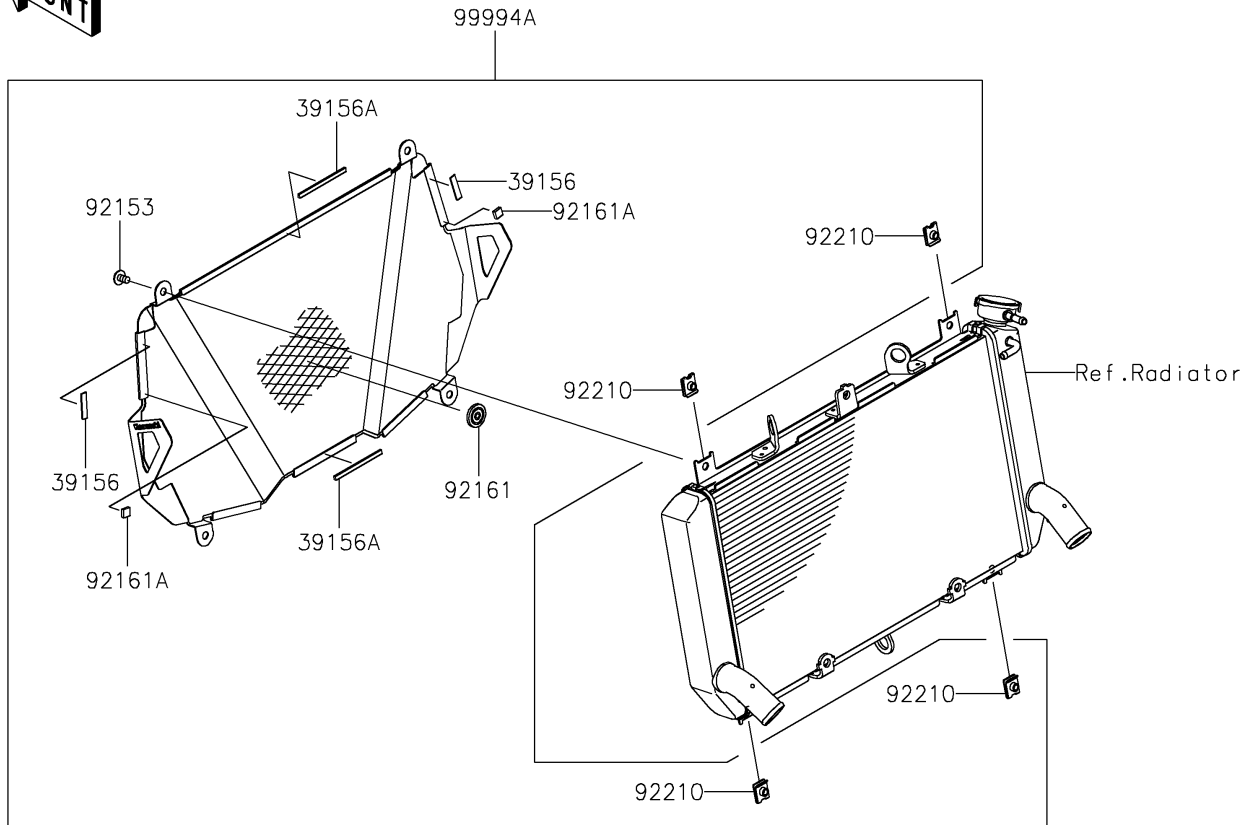

2022 Z900 SE PARTS DIAGRAM

Accessory(ENG. Cover Ring and Cap)

F2910

2022 Z900 SE PARTS LIST

Accessory(ENG. Cover Ring and Cap)

ITEM NAME	PART NUMBER	QUANTITY
PAD,6X25X1 (Ref # 39156)	39156-2167	2
PAD,4X60X2 (Ref # 39156A)	39156-2189	2
BOLT,SOCKET,6X10 (Ref # 92153)	92153-1527	4
DAMPER,8X22X10 (Ref # 92161)	92161-1685	1
DAMPER (Ref # 92161A)	92161-1976	2
NUT (Ref # 92210)	92210-1518	4
KIT-ACCESSORY,ENG. COVER RING (Ref # 99994)	99994-0868	1
KIT-ACCESSORY,SE RAD. SCREEN (Ref # 99994A)	99994-0871	1
KIT-ACC,OIL FILLER CAP,WHITE (Ref # 99994B)	99994-1018	1
KIT-ACC,OIL FILLER CAP,BLACK (Ref # 99994C)	99994-1229	1
KIT-ACC,OIL FILLER CAP,GOLD (Ref # 99994D)	99994-1245	1
O RING,20MM (Ref # 670)	670B2020	1