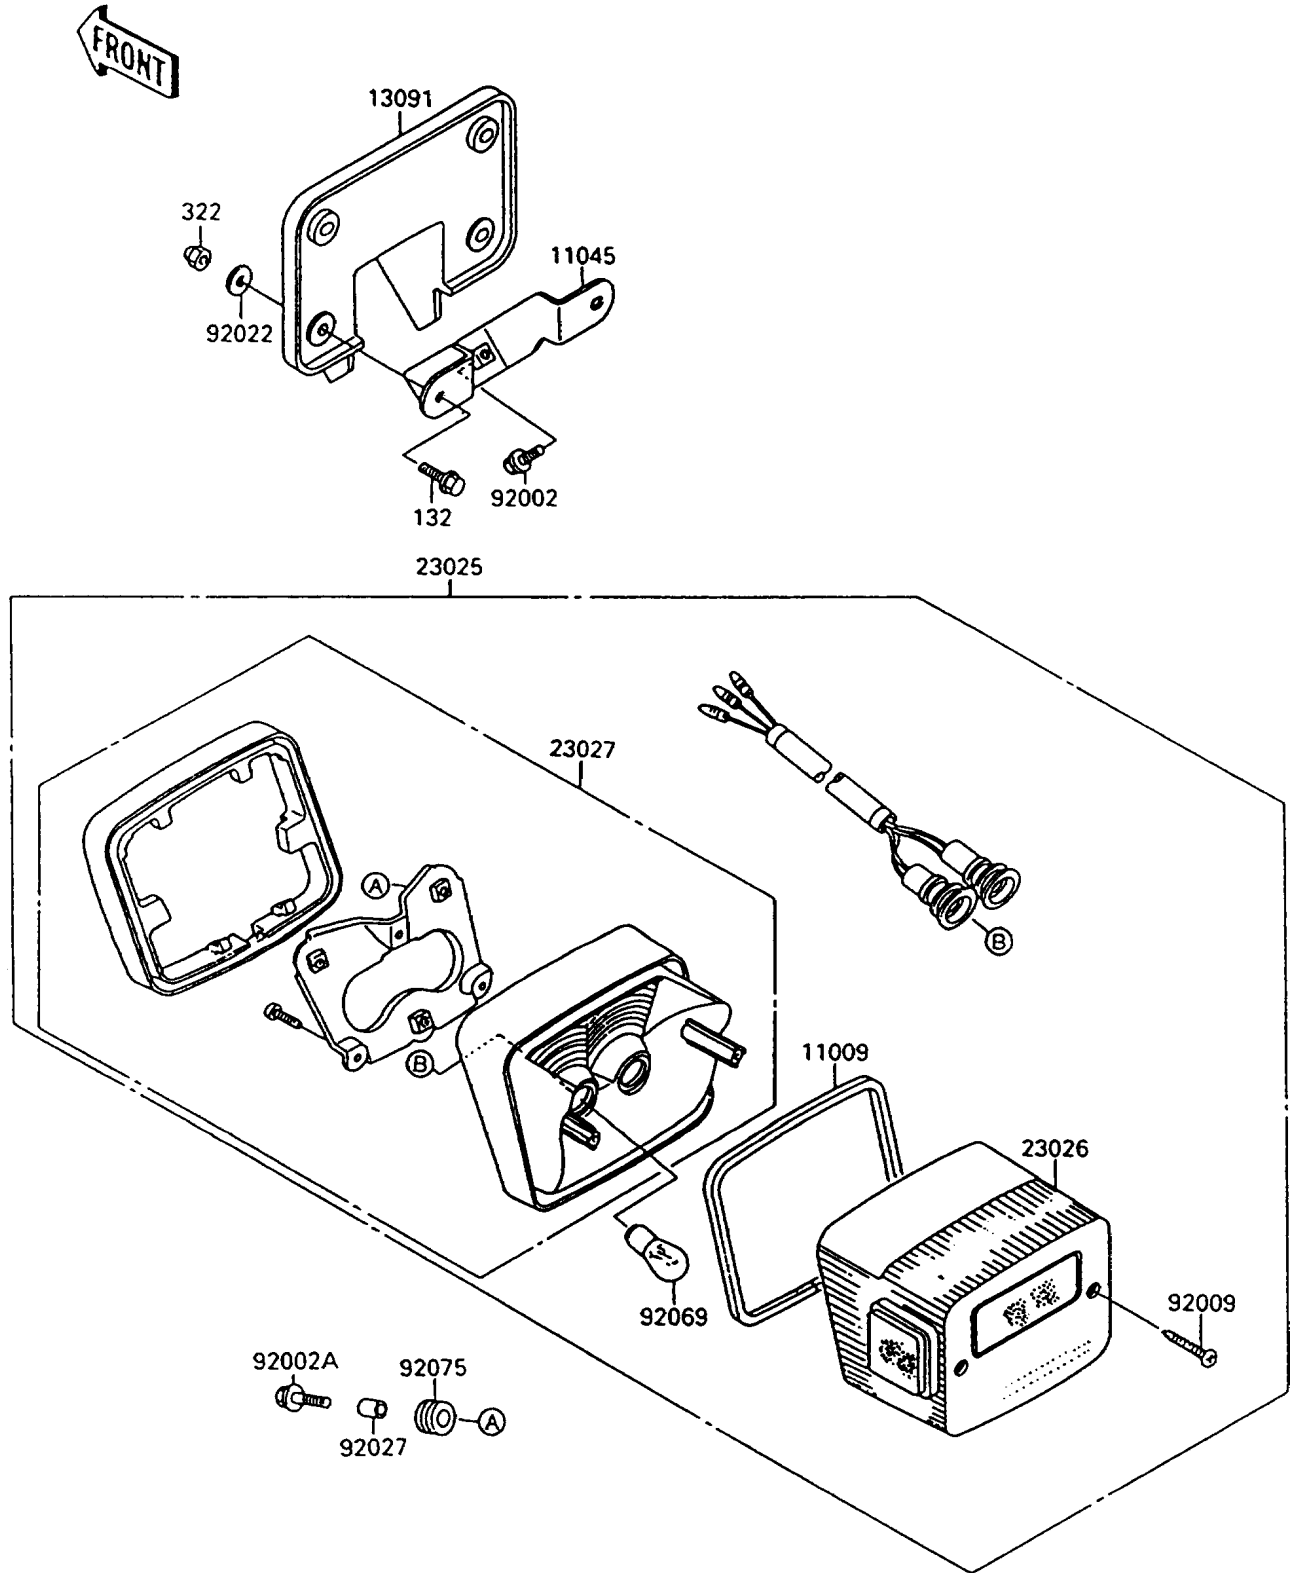

1997 Vulcan 1500 PARTS DIAGRAM

Taillight(s)

F2720

1997 Vulcan 1500 PARTS LIST

Taillight(s)

ITEM NAME	PART NUMBER	QUANTITY
BOLT-FLANGED-SMALL (Ref # 132)	132J0614	2
NUT-CAP,6MM,BLACK (Ref # 322)	322C0600	2
GASKET,TAIL LAMP LENS (Ref # 11009)	11009-1660	1
BRACKET,LICENSE PLATE (Ref # 11045)	11045-1582	1
HOLDER,LICENSE PLATE (Ref # 13091)	13091-1480	1
LAMP-TAIL (Ref # 23025)	23025-1165	1
LENS,TAIL LAMP (Ref # 23026)	23026-1087	1
BODY-COMP-TAIL LAMP (Ref # 23027)	23027-1084	1
BOLT,6X14 (Ref # 92002)	92002-1218	2
BOLT,6X22 (Ref # 92002A)	92002-1262	3
SCREW,TAPPING,4X25 (Ref # 92009)	92009-1069	2
WASHER,6.5X20X1.6,BLACK (Ref # 92022)	92022-1346	4
COLLAR,6.8X10X12 (Ref # 92027)	92027-162	3
BULB,12V 27/8W (Ref # 92069)	92069-059	2
DAMPER (Ref # 92075)	92075-209	3