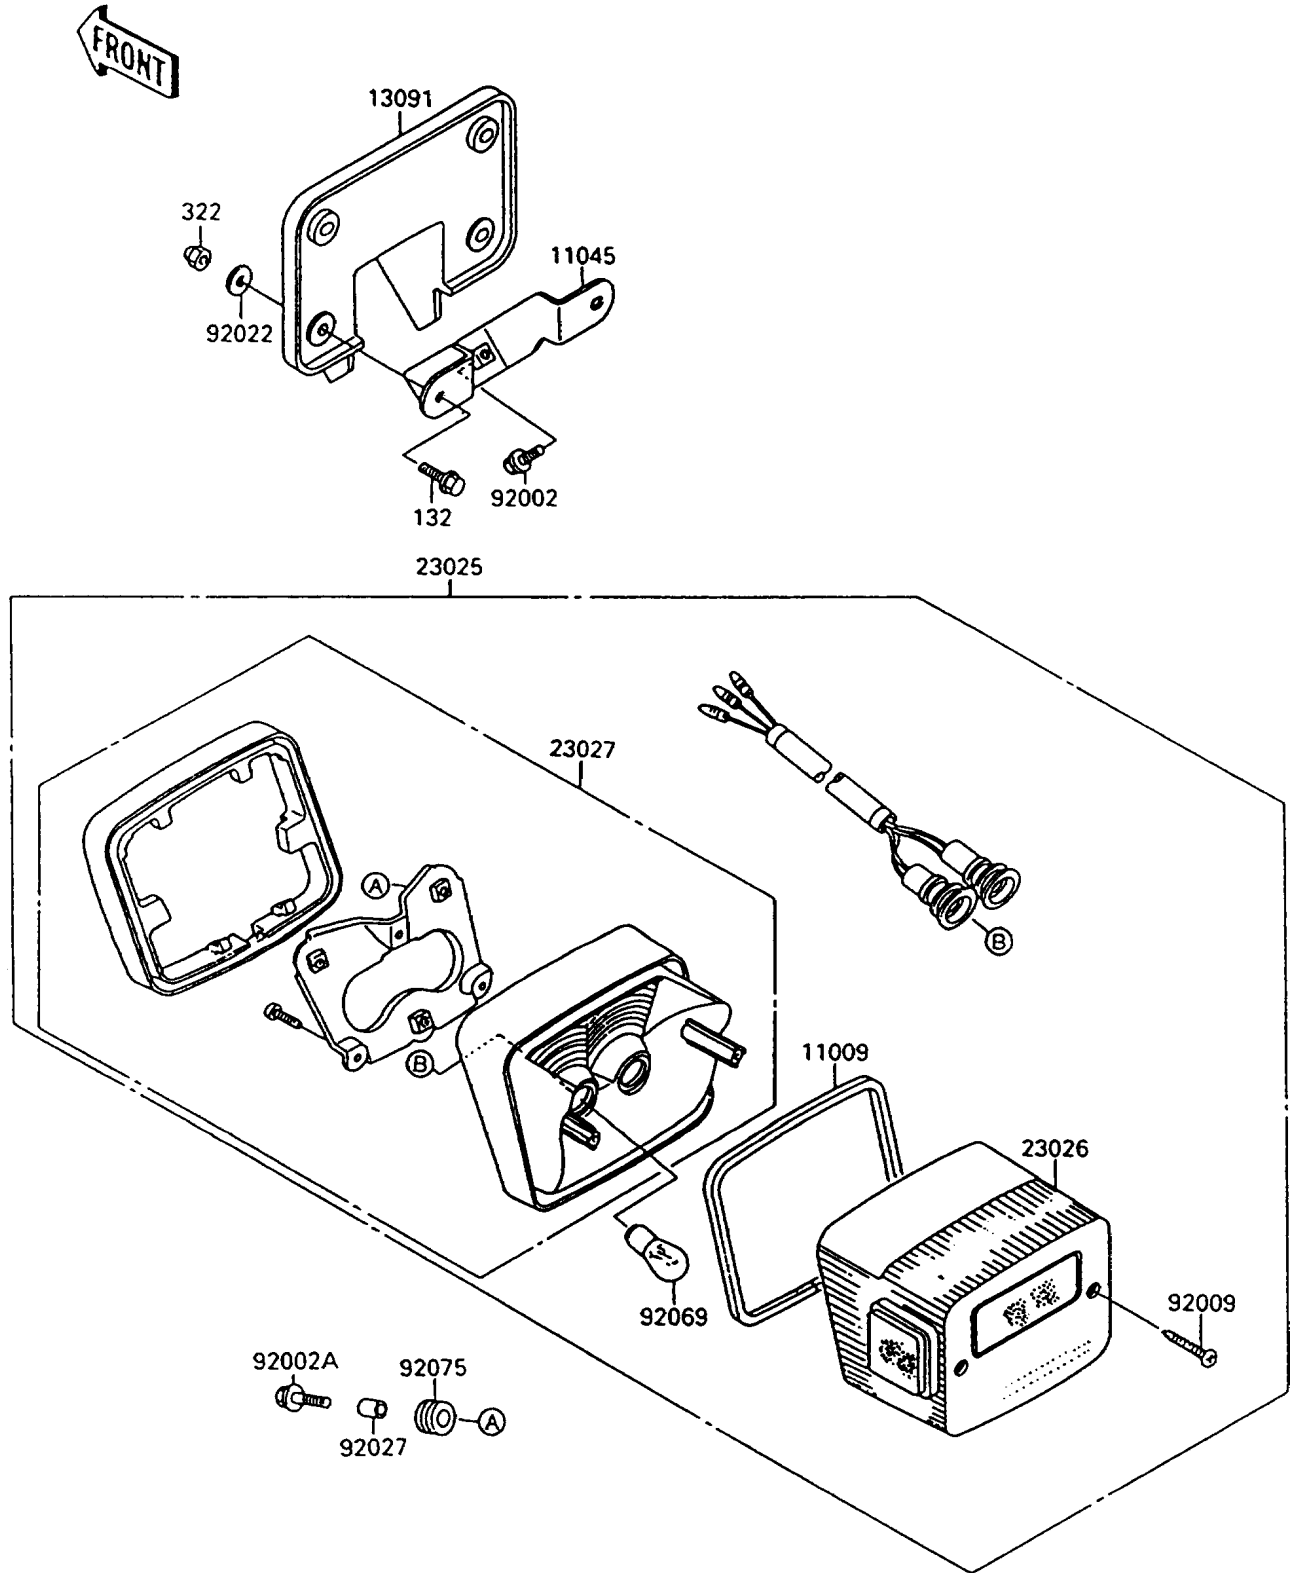

1998 Vulcan 1500 PARTS DIAGRAM

Taillight(s)

F2720

1998 Vulcan 1500 PARTS LIST

Taillight(s)

ITEM NAME	PART NUMBER	QUANTITY
BOLT-FLANGED-SMALL (Ref # 132)	132J0614	2
NUT-CAP,6MM,BLACK (Ref # 322)	322C0600	2
GASKET,TAIL LAMP LENS (Ref # 11009)	11009-1660	1
BRACKET,LICENSE PLATE (Ref # 11045)	11045-1582	1
HOLDER,LICENSE PLATE (Ref # 13091)	13091-1480	1
LAMP-TAIL (Ref # 23025)	23025-1165	1
LENS,TAIL LAMP (Ref # 23026)	23026-1087	1
BODY-COMP-TAIL LAMP (Ref # 23027)	23027-1084	1
BOLT,6X14 (Ref # 92002)	92002-1218	2
BOLT,6X22 (Ref # 92002A)	92002-1262	3
SCREW,TAPPING,4X25 (Ref # 92009)	92009-1069	2
WASHER,6.5X20X1.6,BLACK (Ref # 92022)	92022-1346	4
COLLAR,6.8X10X12 (Ref # 92027)	92027-162	3
BULB,12V 27/8W (Ref # 92069)	92069-059	2
DAMPER (Ref # 92075)	92075-209	3