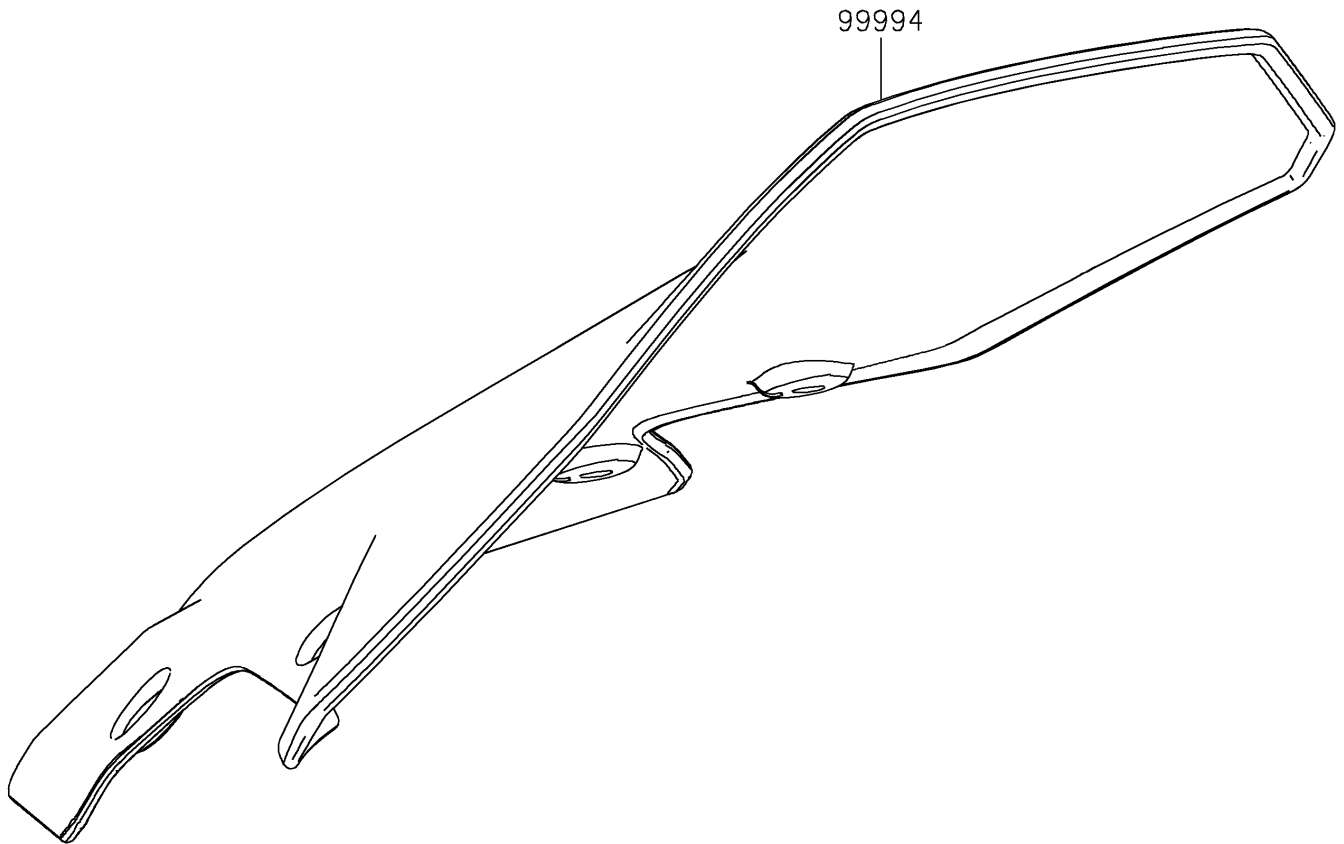

2022 Z900 SE PARTS DIAGRAM

Accessory(Large Meter Cover)

F2910C

2022 Z900 SE PARTS LIST

Accessory(Large Meter Cover)

ITEM NAME	PART NUMBER	QUANTITY
LARGE METER COVER (Ref # 99994)	99994-1351	1