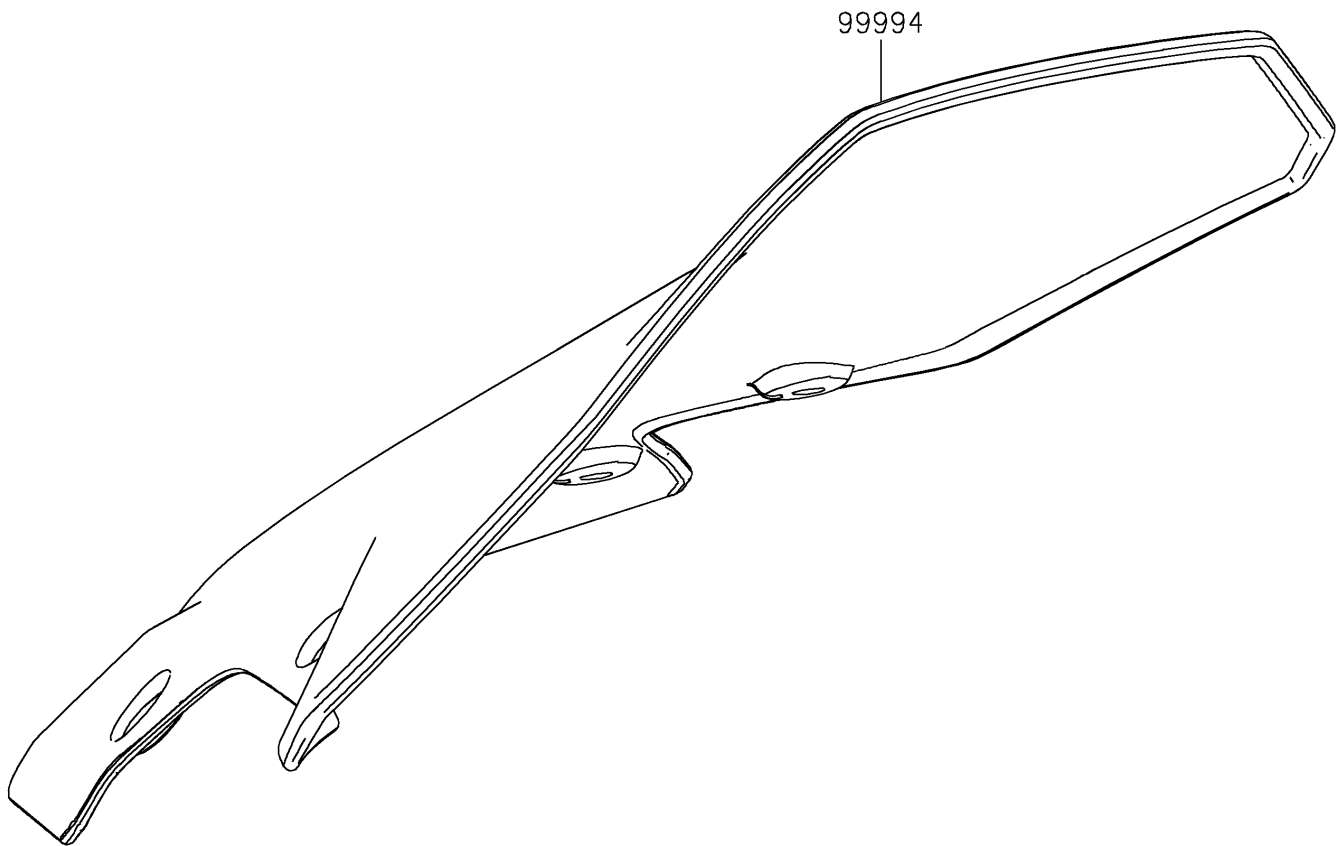

# 2022 Z900 SE PARTS DIAGRAM

Accessory(Large Meter Cover)

F2910C

## 2022 Z900 SE PARTS LIST

Accessory(Large Meter Cover)

ITEM NAME	PART NUMBER	QUANTITY
LARGE METER COVER (Ref # 99994)	99994-1351	1