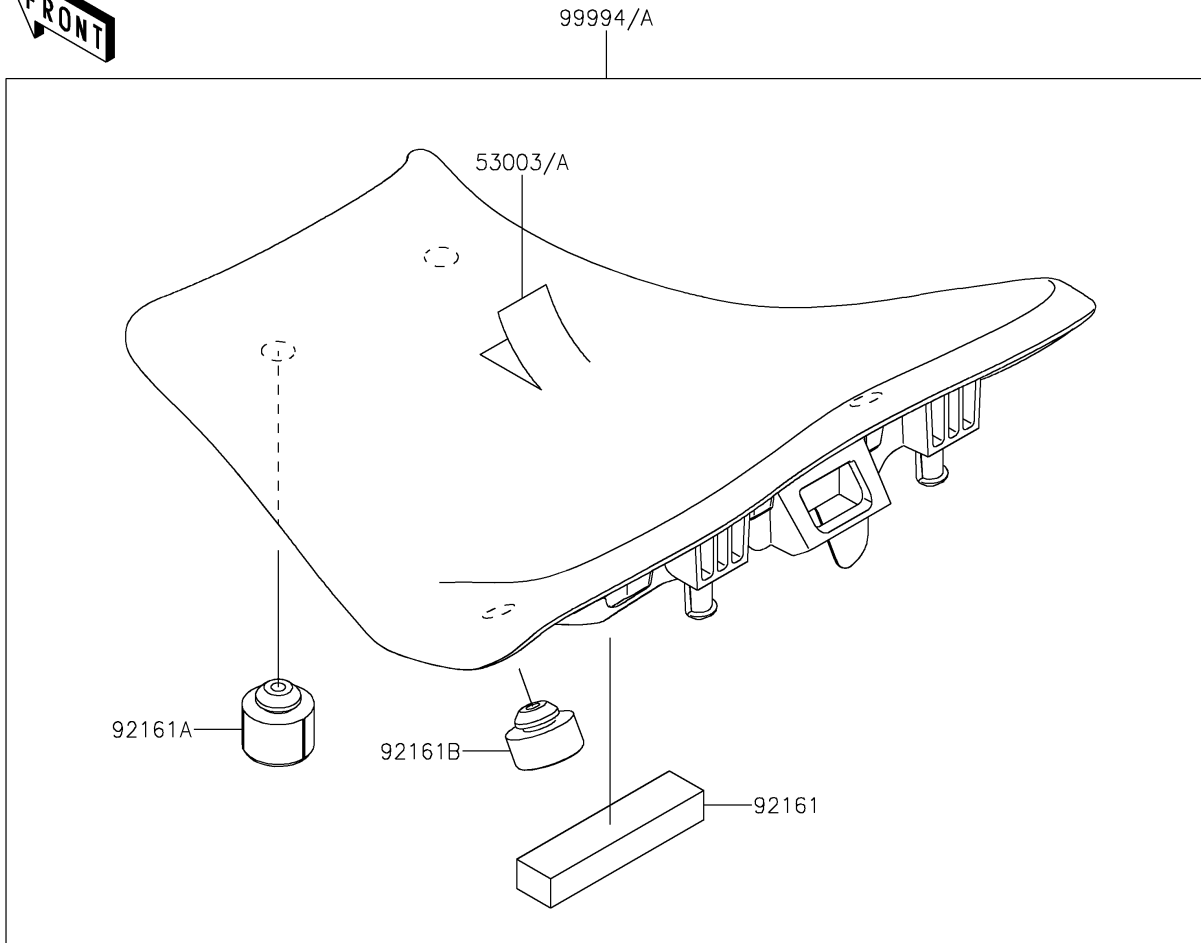

2022 Z900 SE PARTS DIAGRAM

Accessory(Seat)

F2910D

2022 Z900 SE PARTS LIST

Accessory(Seat)

ITEM NAME	PART NUMBER	QUANTITY
LEATHER,RR SEAT,BLACK (Ref # 53003B)	53003-0510-MA	1
DAMPER,20X90X15 (Ref # 92161)	92161-1867	1
DAMPER,14X30X22 (Ref # 92161A)	92161-1969	2
DAMPER,14X30X14.5 (Ref # 92161B)	92161-1970	2
DAMPER (Ref # 92161C)	92161-2308	2
RR-HIGH-SEAT (Ref # 99994B)	99994-1489	1