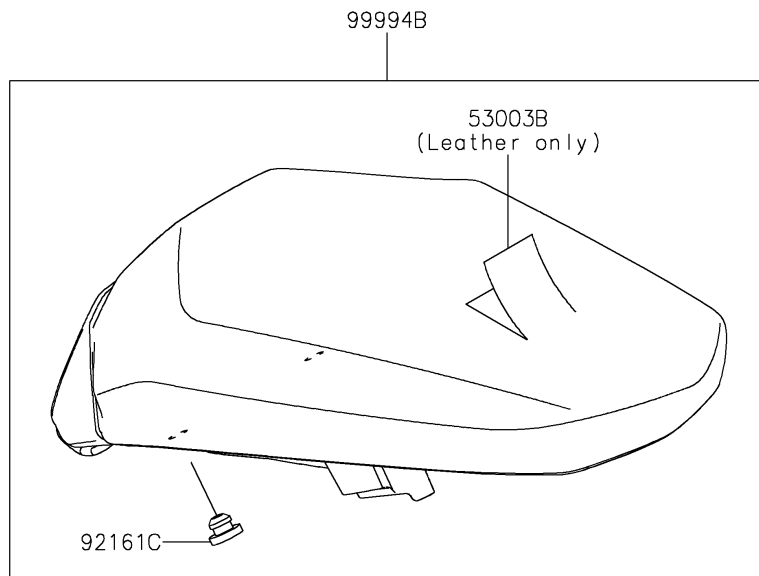

2022 Z900 SE PARTS DIAGRAM

Accessory(Seat)

F2910D

2022 Z900 SE PARTS LIST

Accessory(Seat)

ITEM NAME	PART NUMBER	QUANTITY
LEATHER,RR SEAT,BLACK (Ref # 53003B)	53003-0510-MA	1
DAMPER,20X90X15 (Ref # 92161)	92161-1867	1
DAMPER,14X30X22 (Ref # 92161A)	92161-1969	2
DAMPER,14X30X14.5 (Ref # 92161B)	92161-1970	2
DAMPER (Ref # 92161C)	92161-2308	2
RR-HIGH-SEAT (Ref # 99994B)	99994-1489	1