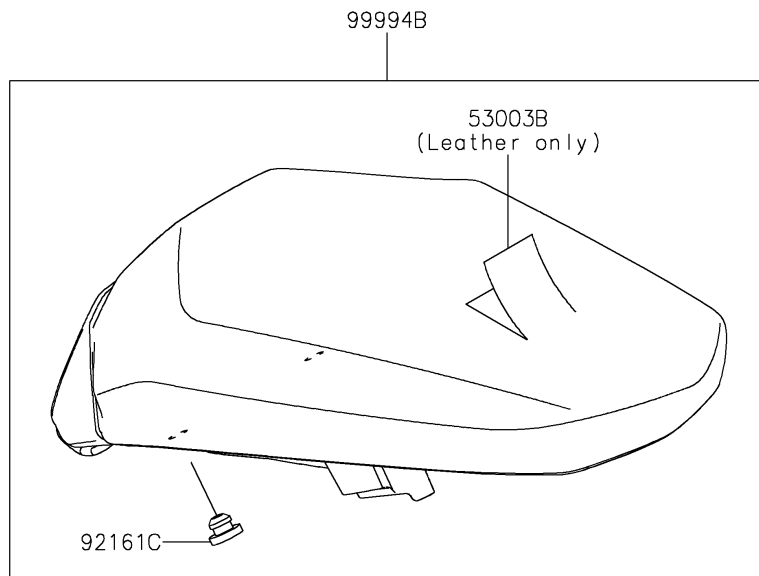

# 2022 Z900 SE PARTS DIAGRAM

Accessory(Seat)

F2910D

### Accessory(Seat)

ITEM NAME	PART NUMBER	QUANTITY
LEATHER,FR SEAT,BLACK (Ref # 53003)	53003-0432-MA	1
LEATHER,FR SEAT,BLACK (Ref # 53003A)	53003-0495-MA	1
LEATHER,RR SEAT,BLACK (Ref # 53003B)	53003-0510-MA	1
DAMPER,20X90X15 (Ref # 92161)	92161-1867	1
DAMPER,14X30X22 (Ref # 92161A)	92161-1969	2
DAMPER,14X30X14.5 (Ref # 92161B)	92161-1970	2
DAMPER (Ref # 92161C)	92161-2308	2
FR-LOW-SEAT (Ref # 99994)	99994-1347	1
FR-HIGH-SEAT (Ref # 99994A)	99994-1348	1
RR-HIGH-SEAT (Ref # 99994B)	99994-1489	1