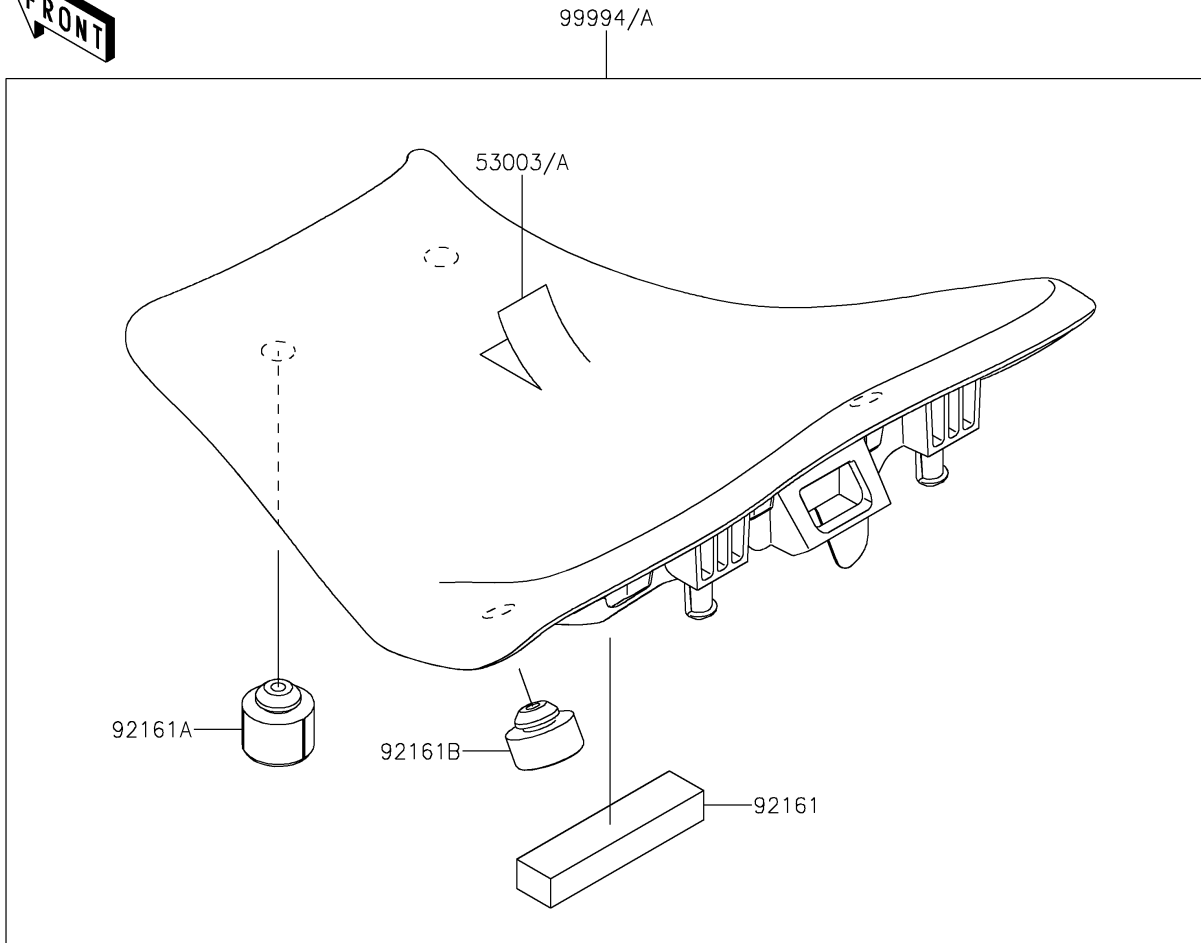

# 2022 Z900 SE PARTS DIAGRAM

Accessory(Seat)

F2910D

## 2022 Z900 SE PARTS LIST

### Accessory(Seat)

ITEM NAME	PART NUMBER	QUANTITY
LEATHER,FR SEAT,BLACK (Ref # 53003)	53003-0432-MA	1
LEATHER,FR SEAT,BLACK (Ref # 53003A)	53003-0495-MA	1
LEATHER,RR SEAT,BLACK (Ref # 53003B)	53003-0510-MA	1
DAMPER,20X90X15 (Ref # 92161)	92161-1867	1
DAMPER,14X30X22 (Ref # 92161A)	92161-1969	2
DAMPER,14X30X14.5 (Ref # 92161B)	92161-1970	2
DAMPER (Ref # 92161C)	92161-2308	2
FR-LOW-SEAT (Ref # 99994)	99994-1347	1
FR-HIGH-SEAT (Ref # 99994A)	99994-1348	1
RR-HIGH-SEAT (Ref # 99994B)	99994-1489	1