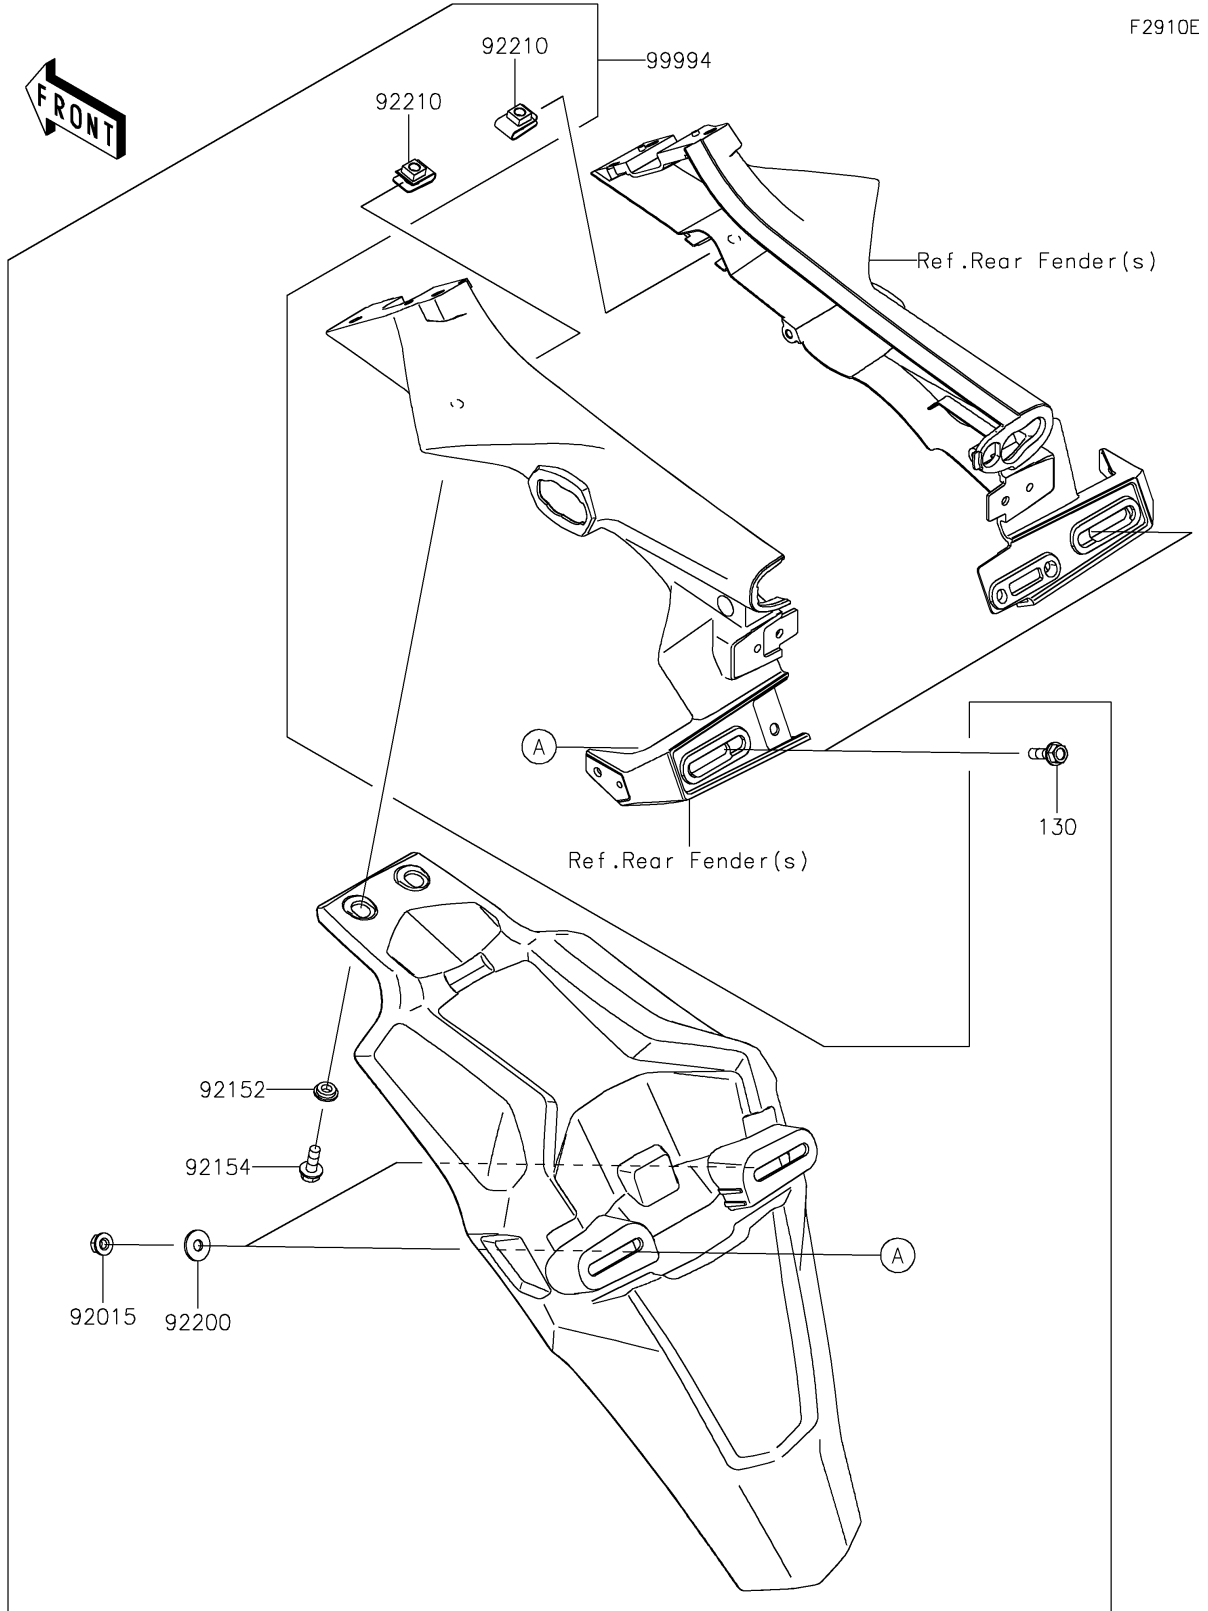

2022 Z900 SE PARTS DIAGRAM

Accessory(Extended Flap)

2022 Z900 SE PARTS LIST

Accessory(Extended Flap)

ITEM NAME	PART NUMBER	QUANTITY
NUT,FLANGED,6MM (Ref # 92015)	92015-1367	2
COLLAR,6.2X14X3.7 (Ref # 92152)	92152-2306	2
BOLT,FLANGED-SMALL,6X16 (Ref # 92154)	92154-1893	2
WASHER,6.5X18X1.6 (Ref # 92200)	92200-0766	2
NUT,CLIP,6MM (Ref # 92210)	92210-0933	2
KIT-ACCESSORY,EXTENDED FLAP (Ref # 99994)	99994-0848	1
BOLT-FLANGED,6X20 (Ref # 130)	130BA0620	2