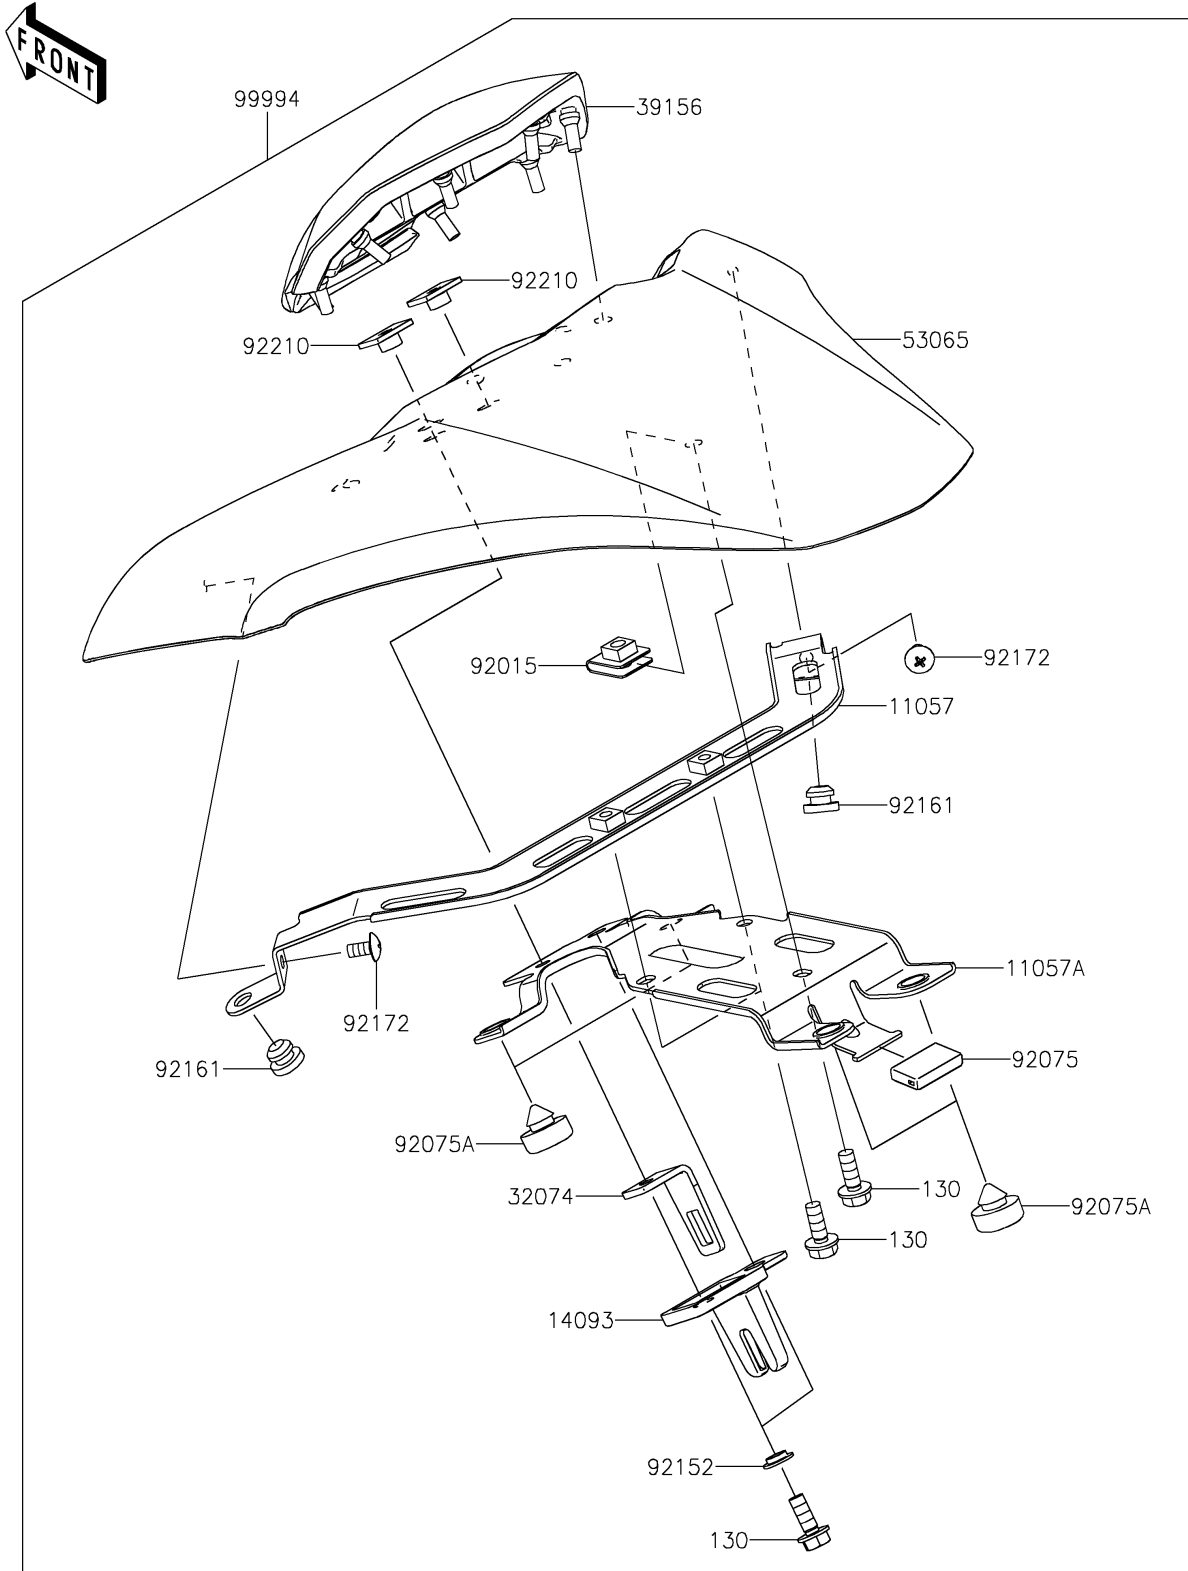

2022 Z900 SE PARTS DIAGRAM

Accessory(Pillion Seat Cover)

F2910F

2022 Z900 SE PARTS LIST

Accessory(Pillion Seat Cover)

ITEM NAME	PART NUMBER	QUANTITY
BRACKET (Ref # 11057)	11057-0269	1
BRACKET,MOUNT (Ref # 11057A)	11057-0270	1
COVER (Ref # 14093)	14093-0515	1
BRACKET-LOCK (Ref # 32074)	32074-0017	1
PAD (Ref # 39156)	39156-2122	1
COVER SEAT,C.L.GREEN (Ref # 53065)	53065-0040-51P	1
NUT,CLAMP,6MM (Ref # 92015)	92015-1531	1
DAMPER (Ref # 92075)	92075-1446	1
DAMPER,10X20X8 (Ref # 92075A)	92075-1927	4
COLLAR (Ref # 92152)	92152-0250	2
DAMPER (Ref # 92161)	92161-1084	2
SCREW,5X10 (Ref # 92172)	92172-0864	2
NUT,PLATE,6MM (Ref # 92210)	92210-1352	2
PILLION SEAT COVER,C.L.GRN (Ref # 99994)	99994-0835-51P	1
BOLT-FLANGED,6X16 (Ref # 130)	130BB0616	5