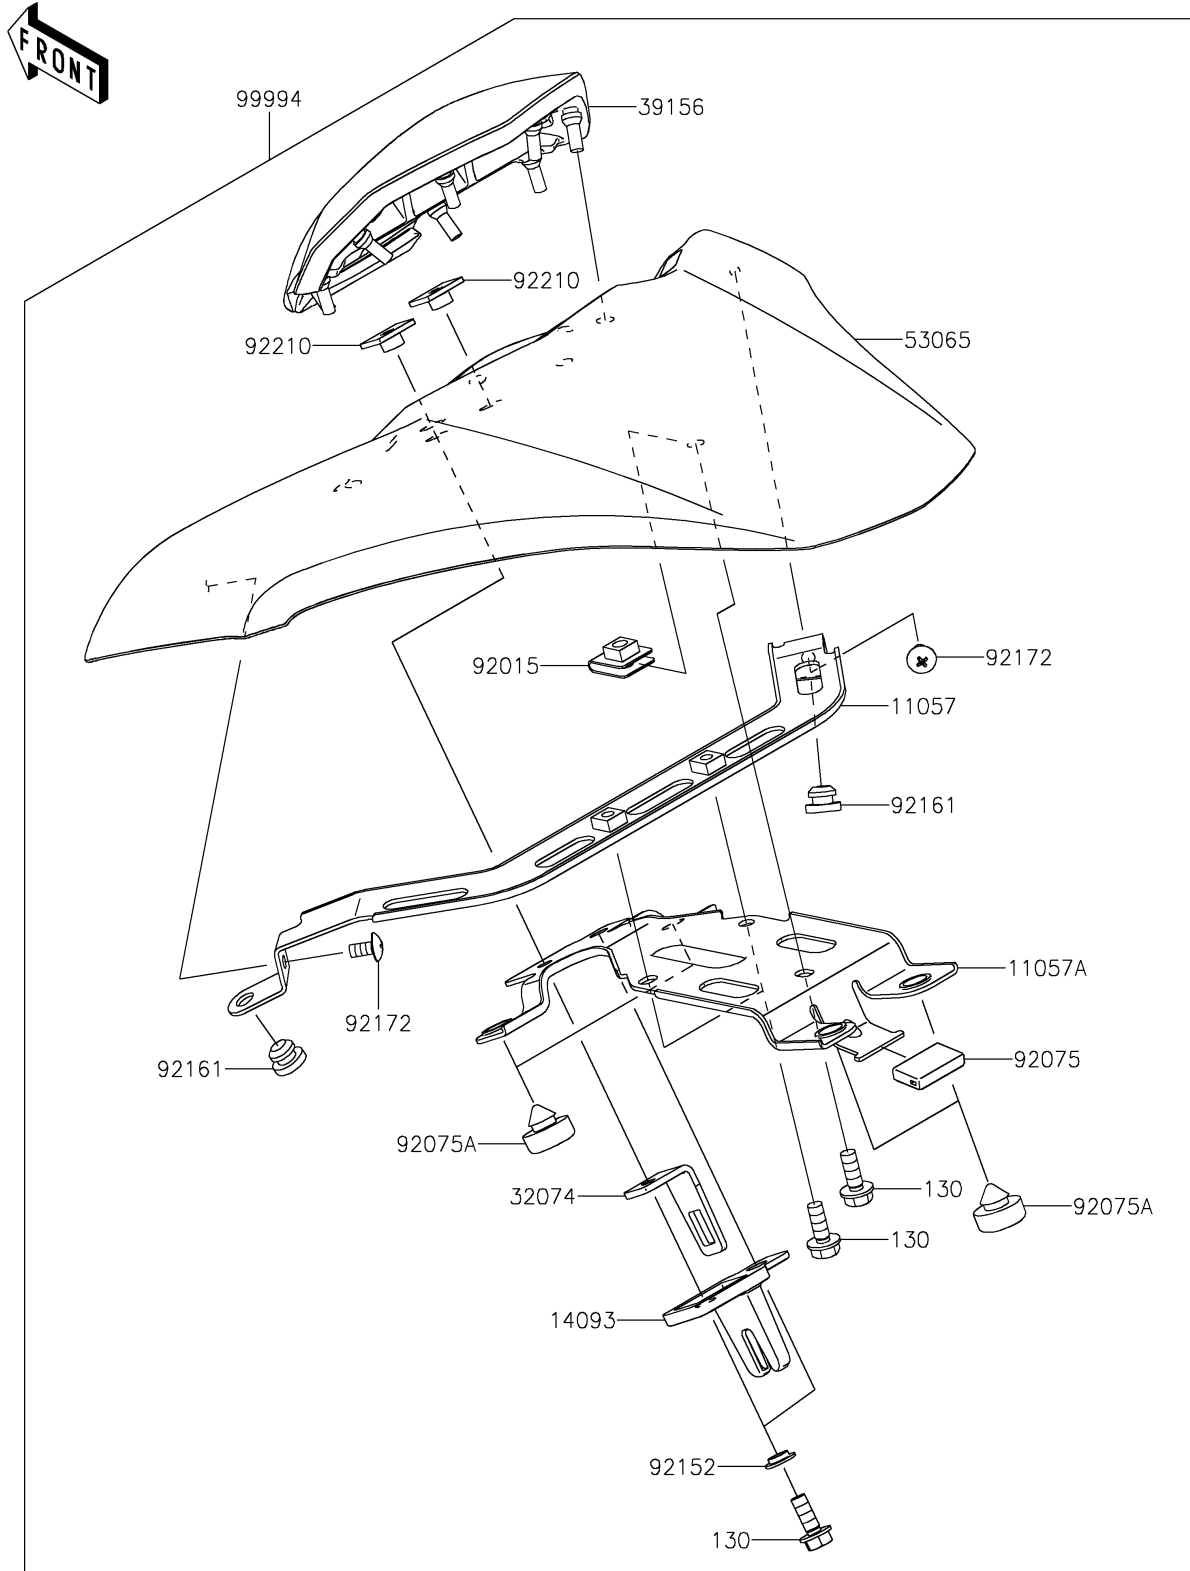

2022 Z900 SE PARTS DIAGRAM

Accessory(Pillion Seat Cover)

F2910F

2022 Z900 SE PARTS LIST

Accessory(Pillion Seat Cover)

ITEM NAME	PART NUMBER	QUANTITY
BRACKET (Ref # 11057)	11057-0269	1
BRACKET,MOUNT (Ref # 11057A)	11057-0270	1
COVER (Ref # 14093)	14093-0515	1
BRACKET-LOCK (Ref # 32074)	32074-0017	1
PAD (Ref # 39156)	39156-2122	1
COVER SEAT,C.L.GREEN (Ref # 53065)	53065-0040-51P	1
NUT,CLAMP,6MM (Ref # 92015)	92015-1531	1
DAMPER (Ref # 92075)	92075-1446	1
DAMPER,10X20X8 (Ref # 92075A)	92075-1927	4
COLLAR (Ref # 92152)	92152-0250	2
DAMPER (Ref # 92161)	92161-1084	2
SCREW,5X10 (Ref # 92172)	92172-0864	2
NUT,PLATE,6MM (Ref # 92210)	92210-1352	2
PILLION SEAT COVER,C.L.GRN (Ref # 99994)	99994-0835-51P	1
BOLT-FLANGED,6X16 (Ref # 130)	130BB0616	5