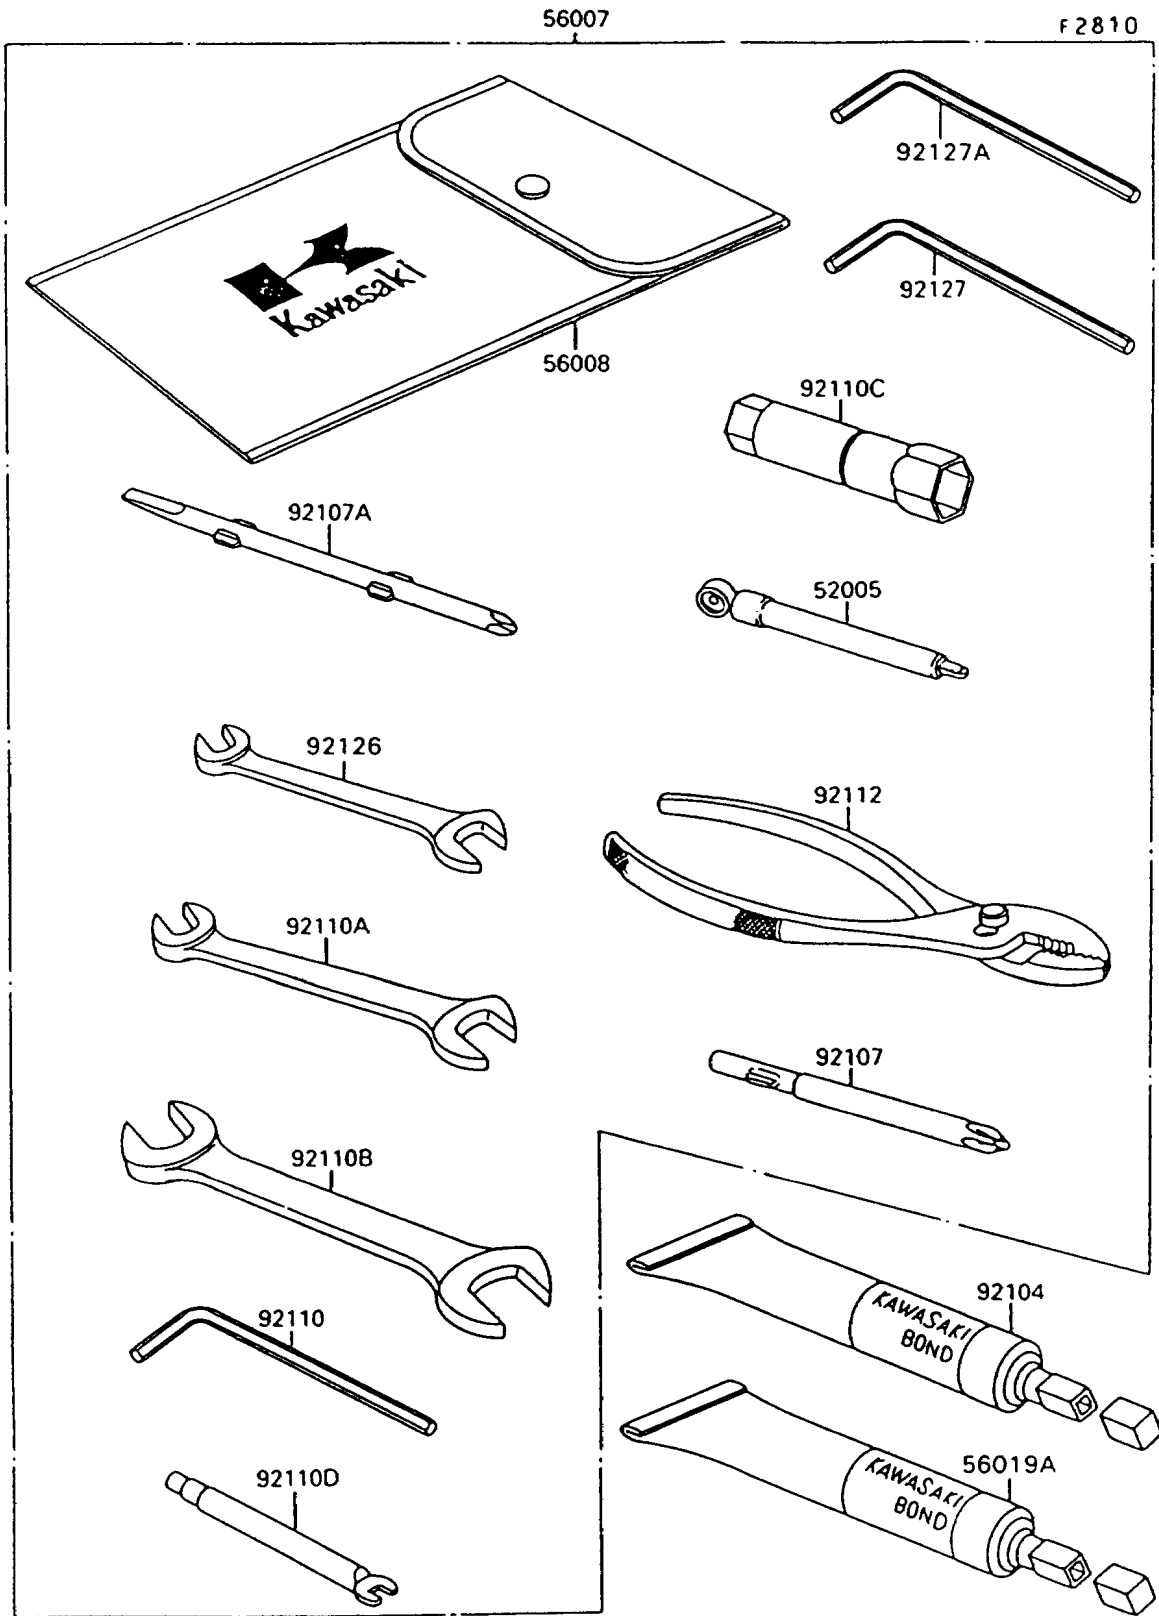

1997 Vulcan 1500 PARTS DIAGRAM

Owner's Tools

1997 Vulcan 1500 PARTS LIST

Owner's Tools

| ITEM NAME | PART NUMBER | QUANTITY |
|--|-------------|----------|
| GAUGE,AIR,3.5KG/CM2 (Ref # 52005) | 52005-1031 | 1 |
| TOOLKIT (Ref # 56007) | 56007-1249 | 1 |
| BAG,TOOL (Ref # 56008) | 56008-006 | 1 |
| THREE BOND TB1211,HT/RS,WHITE (Ref # 56019A) | 56019-120 | 1 |
| GASKET-LIQUID,TUBE,100G,BLACK (Ref # 92104) | 92104-1003 | 1 |
| TOOL-DRIVER,#3PHILLIPS (Ref # 92107) | 92107-1002 | 1 |
| TOOL-DRIVER,#2PHILLIPS&SLOT (Ref # 92107A) | 92107-1052 | 1 |
| TOOL-WRENCH,ALLEN,5MM (Ref # 92110) | 92110-1015 | 1 |
| TOOL-WRENCH,OPEN END,10X12 (Ref # 92110A) | 92110-1038 | 1 |
| TOOL-WRENCH,OPEN END,14X17 (Ref # 92110B) | 92110-1045 | 1 |
| TOOL-WRENCH,BOX,18MM (Ref # 92110C) | 92110-1135 | 1 |
| TOOL-WRENCH,SPOKE (Ref # 92110D) | 92110-1136 | 1 |
| TOOL-PLIERS (Ref # 92112) | 92112-003 | 1 |
| TOOL-WRENCH,OPEN END,8X10 (Ref # 92126) | 92126-001 | 1 |
| TOOL-WRENCH,ALLEN,8MM (Ref # 92127) | 92127-002 | 1 |
| TOOL-WRENCH,ALLEN,6MM (Ref # 92127A) | 92127-003 | 1 |