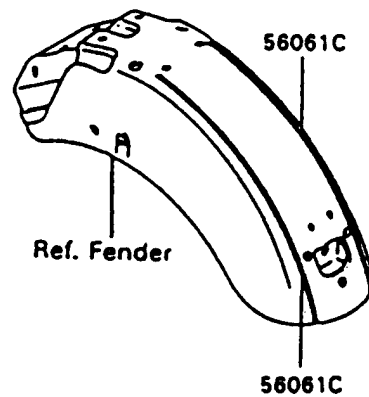

1996 Vulcan 1500 PARTS DIAGRAM

Decals(Blue/Silver)(VN1500-A10)

F2861A

1996 Vulcan 1500 PARTS LIST

Decals(Blue/Silver)(VN1500-A10)

ITEM NAME	PART NUMBER	QUANTITY
EMBLEM,FUEL TANK,LH,FOR EBONY (Ref # 56014)	56014-1213	1
EMBLEM,FUEL TANK,RH,FOR EBONY (Ref # 56014A)	56014-1214	1
MARK,SIDE COVER,LH (Ref # 56050)	56050-1006	1
MARK,SIDE COVER,RH (Ref # 56050A)	56050-1007	1
MARK,BACK REST COVER,BLUE&EBON (Ref # 56050B)	56050-1009	1
PATTERN,FUEL TANK,LH (Ref # 56061)	56061-1472	1
PATTERN,FUEL TANK,RH (Ref # 56061A)	56061-1473	1
PATTERN,FR FENDER (Ref # 56061B)	56061-1474	2
PATTERN,RR FENDER (Ref # 56061C)	56061-1475	2
NUT,PUSH,3MM (Ref # 92018)	92018-005	4