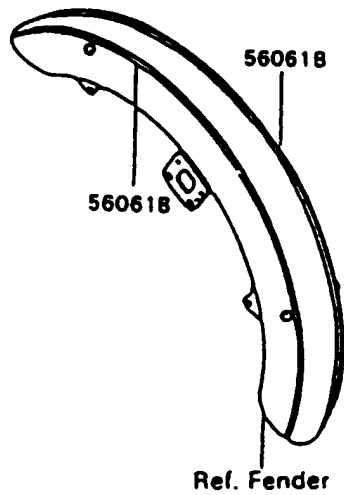

1996 Vulcan 1500 PARTS DIAGRAM

Decals(Blue/Silver)(VN1500-A10)

F2861A

1996 Vulcan 1500 PARTS LIST

Decals(Blue/Silver)(VN1500-A10)

ITEM NAME	PART NUMBER	QUANTITY
EMBLEM,FUEL TANK,LH,FOR EBONY (Ref # 56014)	56014-1213	1
EMBLEM,FUEL TANK,RH,FOR EBONY (Ref # 56014A)	56014-1214	1
MARK,SIDE COVER,LH (Ref # 56050)	56050-1006	1
MARK,SIDE COVER,RH (Ref # 56050A)	56050-1007	1
MARK,BACK REST COVER,BLUE&EBON (Ref # 56050B)	56050-1009	1
PATTERN,FUEL TANK,LH (Ref # 56061)	56061-1472	1
PATTERN,FUEL TANK,RH (Ref # 56061A)	56061-1473	1
PATTERN,FR FENDER (Ref # 56061B)	56061-1474	2
PATTERN,RR FENDER (Ref # 56061C)	56061-1475	2
NUT,PUSH,3MM (Ref # 92018)	92018-005	4