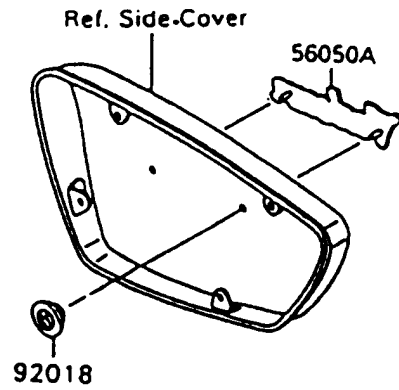

1996 Vulcan 1500 PARTS DIAGRAM

Decals(Blue/Silver)(VN1500-A10)

F2861A

1996 Vulcan 1500 PARTS LIST

Decals(Blue/Silver)(VN1500-A10)

ITEM NAME	PART NUMBER	QUANTITY
EMBLEM,FUEL TANK,LH,FOR EBONY (Ref # 56014)	56014-1213	1
EMBLEM,FUEL TANK,RH,FOR EBONY (Ref # 56014A)	56014-1214	1
MARK,SIDE COVER,LH (Ref # 56050)	56050-1006	1
MARK,SIDE COVER,RH (Ref # 56050A)	56050-1007	1
MARK,BACK REST COVER,BLUE&EBON (Ref # 56050B)	56050-1009	1
PATTERN,FUEL TANK,LH (Ref # 56061)	56061-1472	1
PATTERN,FUEL TANK,RH (Ref # 56061A)	56061-1473	1
PATTERN,FR FENDER (Ref # 56061B)	56061-1474	2
PATTERN,RR FENDER (Ref # 56061C)	56061-1475	2
NUT,PUSH,3MM (Ref # 92018)	92018-005	4