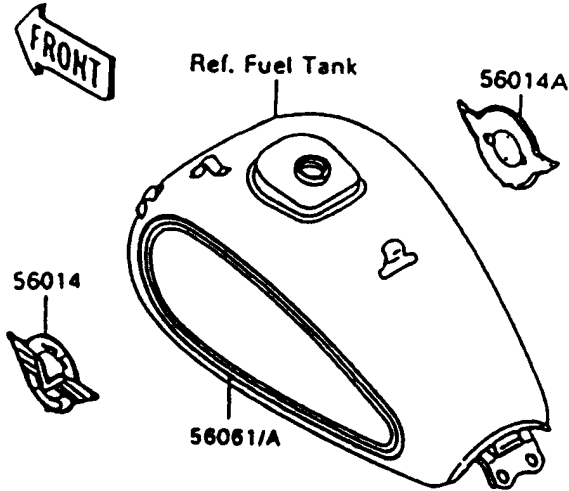

1996 Vulcan 1500 PARTS DIAGRAM

Decals(Blue/Silver)(VN1500-A10)

F2861A

1996 Vulcan 1500 PARTS LIST

Decals(Blue/Silver)(VN1500-A10)

ITEM NAME	PART NUMBER	QUANTITY
EMBLEM,FUEL TANK,LH,FOR EBONY (Ref # 56014)	56014-1213	1
EMBLEM,FUEL TANK,RH,FOR EBONY (Ref # 56014A)	56014-1214	1
MARK,SIDE COVER,LH (Ref # 56050)	56050-1006	1
MARK,SIDE COVER,RH (Ref # 56050A)	56050-1007	1
MARK,BACK REST COVER,BLUE&EBON (Ref # 56050B)	56050-1009	1
PATTERN,FUEL TANK,LH (Ref # 56061)	56061-1472	1
PATTERN,FUEL TANK,RH (Ref # 56061A)	56061-1473	1
PATTERN,FR FENDER (Ref # 56061B)	56061-1474	2
PATTERN,RR FENDER (Ref # 56061C)	56061-1475	2
NUT,PUSH,3MM (Ref # 92018)	92018-005	4