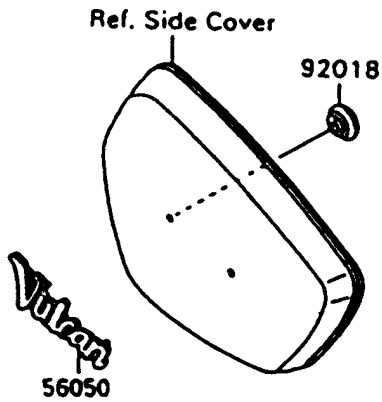

1996 Vulcan 1500 PARTS DIAGRAM

Decals(Blue/Silver)(VN1500-A10)

F2861A

1996 Vulcan 1500 PARTS LIST

Decals(Blue/Silver)(VN1500-A10)

ITEM NAME	PART NUMBER	QUANTITY
EMBLEM,FUEL TANK,LH,FOR EBONY (Ref # 56014)	56014-1213	1
EMBLEM,FUEL TANK,RH,FOR EBONY (Ref # 56014A)	56014-1214	1
MARK,SIDE COVER,LH (Ref # 56050)	56050-1006	1
MARK,SIDE COVER,RH (Ref # 56050A)	56050-1007	1
MARK,BACK REST COVER,BLUE&EBON (Ref # 56050B)	56050-1009	1
PATTERN,FUEL TANK,LH (Ref # 56061)	56061-1472	1
PATTERN,FUEL TANK,RH (Ref # 56061A)	56061-1473	1
PATTERN,FR FENDER (Ref # 56061B)	56061-1474	2
PATTERN,RR FENDER (Ref # 56061C)	56061-1475	2
NUT,PUSH,3MM (Ref # 92018)	92018-005	4