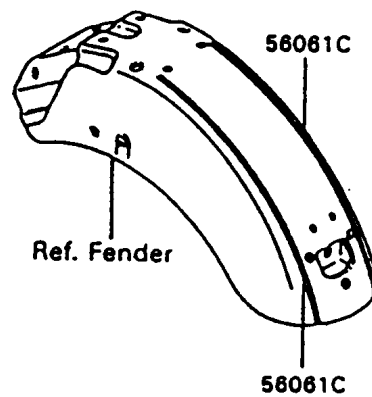

# 1997 Vulcan 1500 PARTS DIAGRAM

Decals(Ebony/Red)(VN1500-A11)

F2861B

# 1997 Vulcan 1500 PARTS LIST

Decals(Ebony/Red)(VN1500-A11)

ITEM NAME	PART NUMBER	QUANTITY
EMBLEM,FUEL TANK,LH,FOR EBONY (Ref # 56014)	56014-1213	1
EMBLEM,FUEL TANK,RH,FOR EBONY (Ref # 56014A)	56014-1214	1
MARK,SIDE COVER,LH (Ref # 56050)	56050-1006	1
MARK,SIDE COVER,RH (Ref # 56050A)	56050-1007	1
MARK,BACK REST COVER,BLUE&EBON (Ref # 56050B)	56050-1009	1
PATTERN,FUEL TANK,LH (Ref # 56061)	56061-1778	1
PATTERN,FUEL TANK,RH (Ref # 56061A)	56061-1779	1
PATTERN,FR FENDER (Ref # 56061B)	56061-1780	2
PATTERN,RR FENDER (Ref # 56061C)	56061-1781	2
NUT,PUSH,3MM (Ref # 92018)	92018-005	4