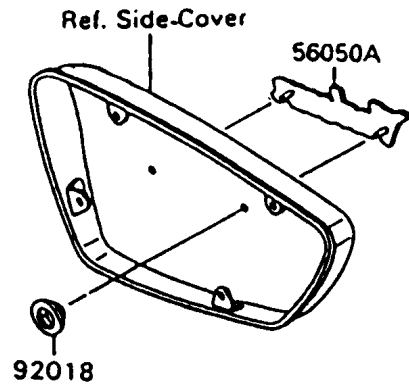

# 1997 Vulcan 1500 PARTS DIAGRAM

Decals(Ebony/Red)(VN1500-A11)

F2861B

# 1997 Vulcan 1500 PARTS LIST

Decals(Ebony/Red)(VN1500-A11)

ITEM NAME	PART NUMBER	QUANTITY
EMBLEM,FUEL TANK,LH,FOR EBONY (Ref # 56014)	56014-1213	1
EMBLEM,FUEL TANK,RH,FOR EBONY (Ref # 56014A)	56014-1214	1
MARK,SIDE COVER,LH (Ref # 56050)	56050-1006	1
MARK,SIDE COVER,RH (Ref # 56050A)	56050-1007	1
MARK,BACK REST COVER,BLUE&EBON (Ref # 56050B)	56050-1009	1
PATTERN,FUEL TANK,LH (Ref # 56061)	56061-1778	1
PATTERN,FUEL TANK,RH (Ref # 56061A)	56061-1779	1
PATTERN,FR FENDER (Ref # 56061B)	56061-1780	2
PATTERN,RR FENDER (Ref # 56061C)	56061-1781	2
NUT,PUSH,3MM (Ref # 92018)	92018-005	4