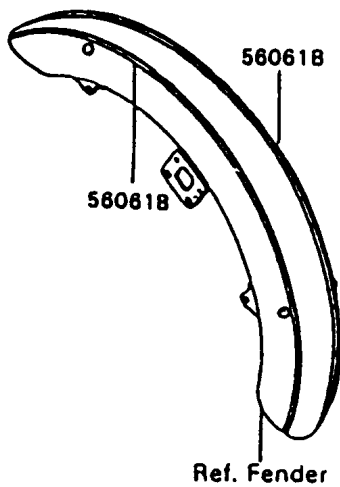

# 1997 Vulcan 1500 PARTS DIAGRAM

Decals(Ebony/Red)(VN1500-A11)

F2861B

# 1997 Vulcan 1500 PARTS LIST

Decals(Ebony/Red)(VN1500-A11)

ITEM NAME	PART NUMBER	QUANTITY
EMBLEM,FUEL TANK,LH,FOR EBONY (Ref # 56014)	56014-1213	1
EMBLEM,FUEL TANK,RH,FOR EBONY (Ref # 56014A)	56014-1214	1
MARK,SIDE COVER,LH (Ref # 56050)	56050-1006	1
MARK,SIDE COVER,RH (Ref # 56050A)	56050-1007	1
MARK,BACK REST COVER,BLUE&EBON (Ref # 56050B)	56050-1009	1
PATTERN,FUEL TANK,LH (Ref # 56061)	56061-1778	1
PATTERN,FUEL TANK,RH (Ref # 56061A)	56061-1779	1
PATTERN,FR FENDER (Ref # 56061B)	56061-1780	2
PATTERN,RR FENDER (Ref # 56061C)	56061-1781	2
NUT,PUSH,3MM (Ref # 92018)	92018-005	4