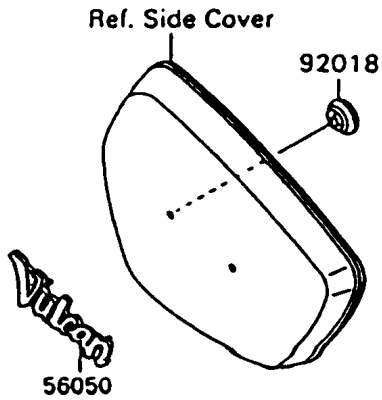

# 1997 Vulcan 1500 PARTS DIAGRAM

Decals(Ebony/Red)(VN1500-A11)

F2861B

# 1997 Vulcan 1500 PARTS LIST

Decals(Ebony/Red)(VN1500-A11)

ITEM NAME	PART NUMBER	QUANTITY
EMBLEM,FUEL TANK,LH,FOR EBONY (Ref # 56014)	56014-1213	1
EMBLEM,FUEL TANK,RH,FOR EBONY (Ref # 56014A)	56014-1214	1
MARK,SIDE COVER,LH (Ref # 56050)	56050-1006	1
MARK,SIDE COVER,RH (Ref # 56050A)	56050-1007	1
MARK,BACK REST COVER,BLUE&EBON (Ref # 56050B)	56050-1009	1
PATTERN,FUEL TANK,LH (Ref # 56061)	56061-1778	1
PATTERN,FUEL TANK,RH (Ref # 56061A)	56061-1779	1
PATTERN,FR FENDER (Ref # 56061B)	56061-1780	2
PATTERN,RR FENDER (Ref # 56061C)	56061-1781	2
NUT,PUSH,3MM (Ref # 92018)	92018-005	4