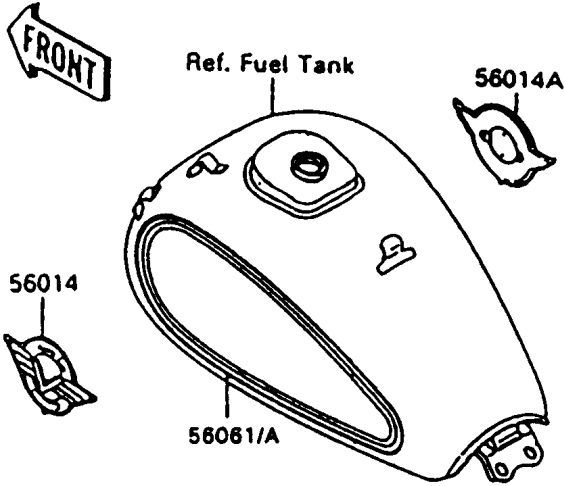

# 1997 Vulcan 1500 PARTS DIAGRAM

Decals(Ebony/Red)(VN1500-A11)

F2861B

# 1997 Vulcan 1500 PARTS LIST

Decals(Ebony/Red)(VN1500-A11)

ITEM NAME	PART NUMBER	QUANTITY
EMBLEM,FUEL TANK,LH,FOR EBONY (Ref # 56014)	56014-1213	1
EMBLEM,FUEL TANK,RH,FOR EBONY (Ref # 56014A)	56014-1214	1
MARK,SIDE COVER,LH (Ref # 56050)	56050-1006	1
MARK,SIDE COVER,RH (Ref # 56050A)	56050-1007	1
MARK,BACK REST COVER,BLUE&EBON (Ref # 56050B)	56050-1009	1
PATTERN,FUEL TANK,LH (Ref # 56061)	56061-1778	1
PATTERN,FUEL TANK,RH (Ref # 56061A)	56061-1779	1
PATTERN,FR FENDER (Ref # 56061B)	56061-1780	2
PATTERN,RR FENDER (Ref # 56061C)	56061-1781	2
NUT,PUSH,3MM (Ref # 92018)	92018-005	4