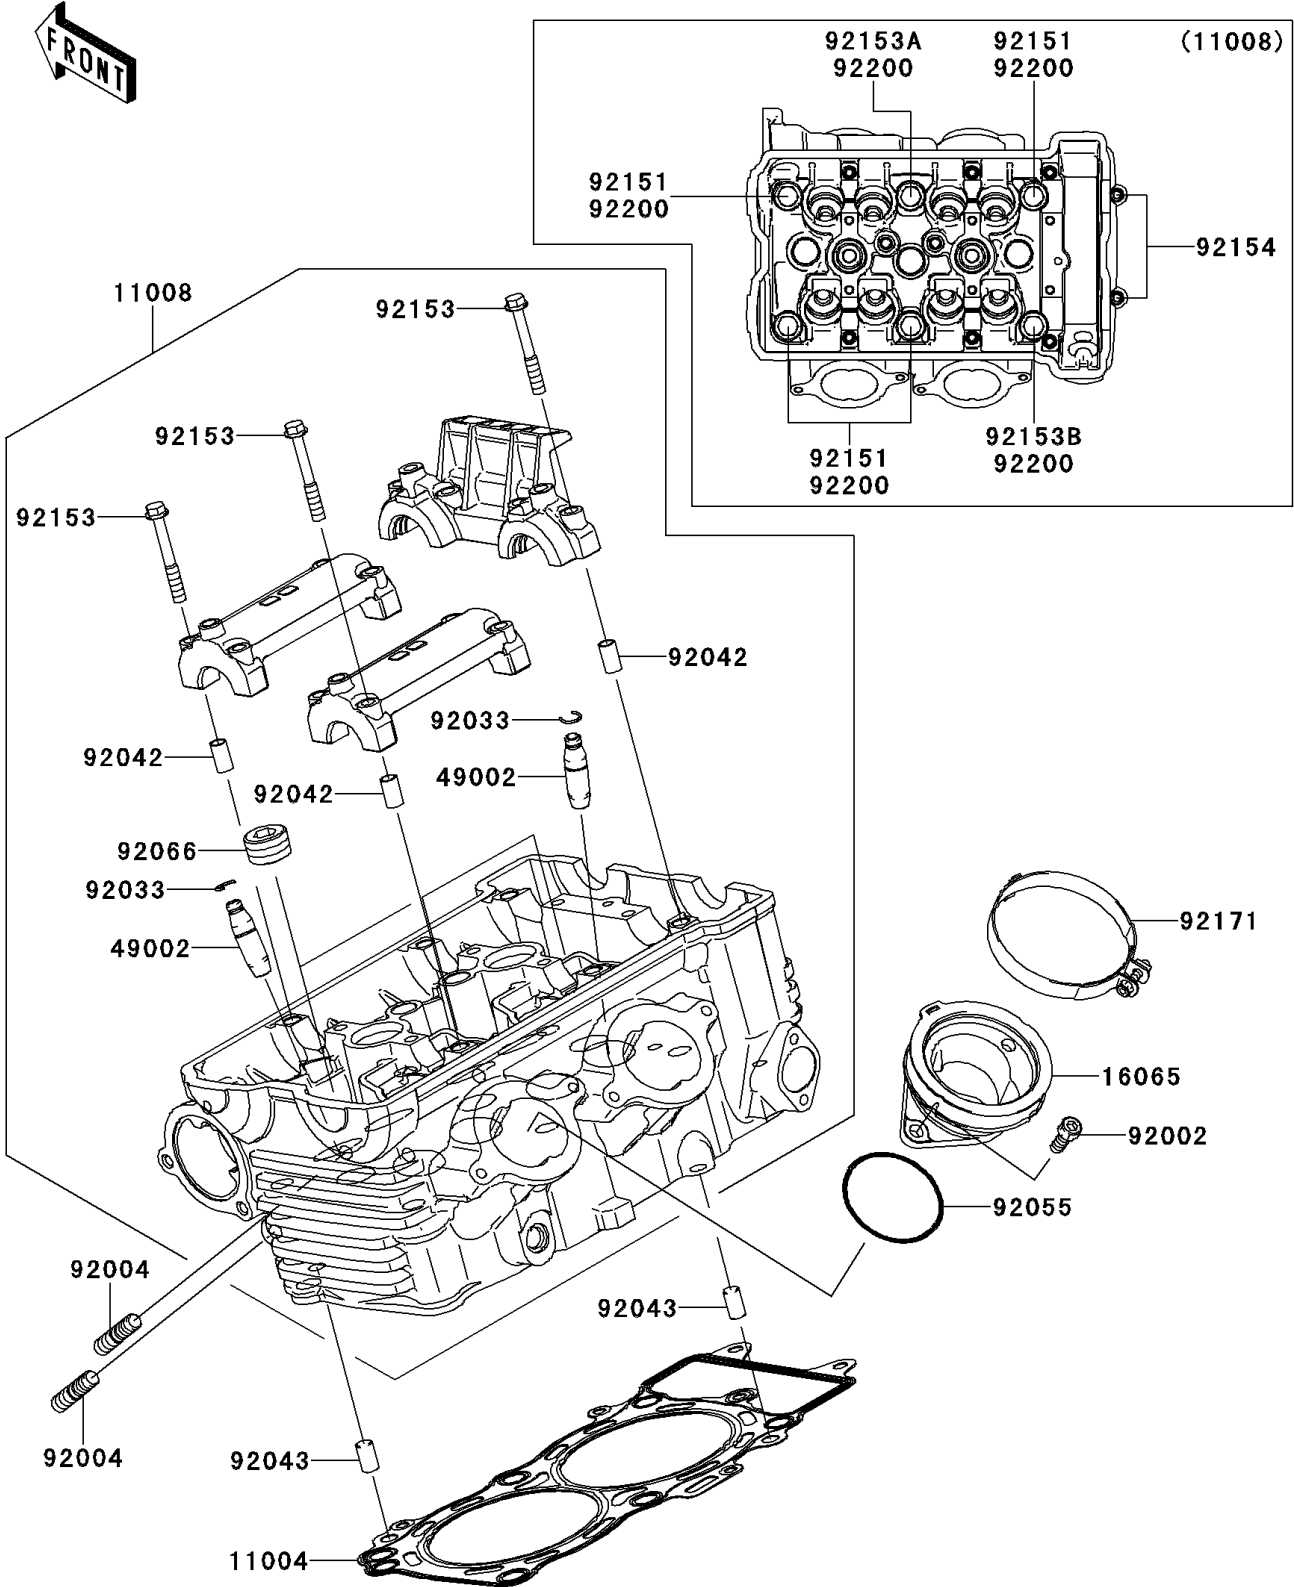

2009 ER-6n PARTS DIAGRAM

Cylinder Head

E1111

2009 ER-6n PARTS LIST

Cylinder Head

ITEM NAME	PART NUMBER	QUANTITY
GASKET-HEAD (Ref # 11004)	11004-0064	1
HEAD-COMP-CYLINDER (Ref # 11008)	11008-0182	1
HOLDER,THROTTLE BODY (Ref # 16065)	16065-0024	2
GUIDE-VALVE (Ref # 49002)	49002-1116	AR
BOLT,6X16 (Ref # 92002)	92002-1143	4
STUD,8X22 (Ref # 92004)	92004-0025	4
RING-SNAP (Ref # 92033)	92033-1247	8
PIN,DOWEL,6.3X8X14 (Ref # 92042)	92042-007	6
PIN,8X14 (Ref # 92043)	92043-1567	2
RING-O,47X1.9 (Ref # 92055)	92055-1600	2
PLUG,PT1/2X12.5 (Ref # 92066)	92066-0002	3
BOLT,10X158 (Ref # 92151)	92151-1152	4
BOLT,6X45 (Ref # 92153)	92153-0339	12
BOLT,FLANGED-SMALL,10X176 (Ref # 92153A)	92153-0972	1
BOLT,FLANGED-SMALL,10X80 (Ref # 92153B)	92153-1321	1
BOLT,SOCKET,6X30 (Ref # 92154)	92154-0116	2
CLAMP (Ref # 92171)	92171-1089	2
WASHER,10.5X19X2.3 (Ref # 92200)	92200-0363	6