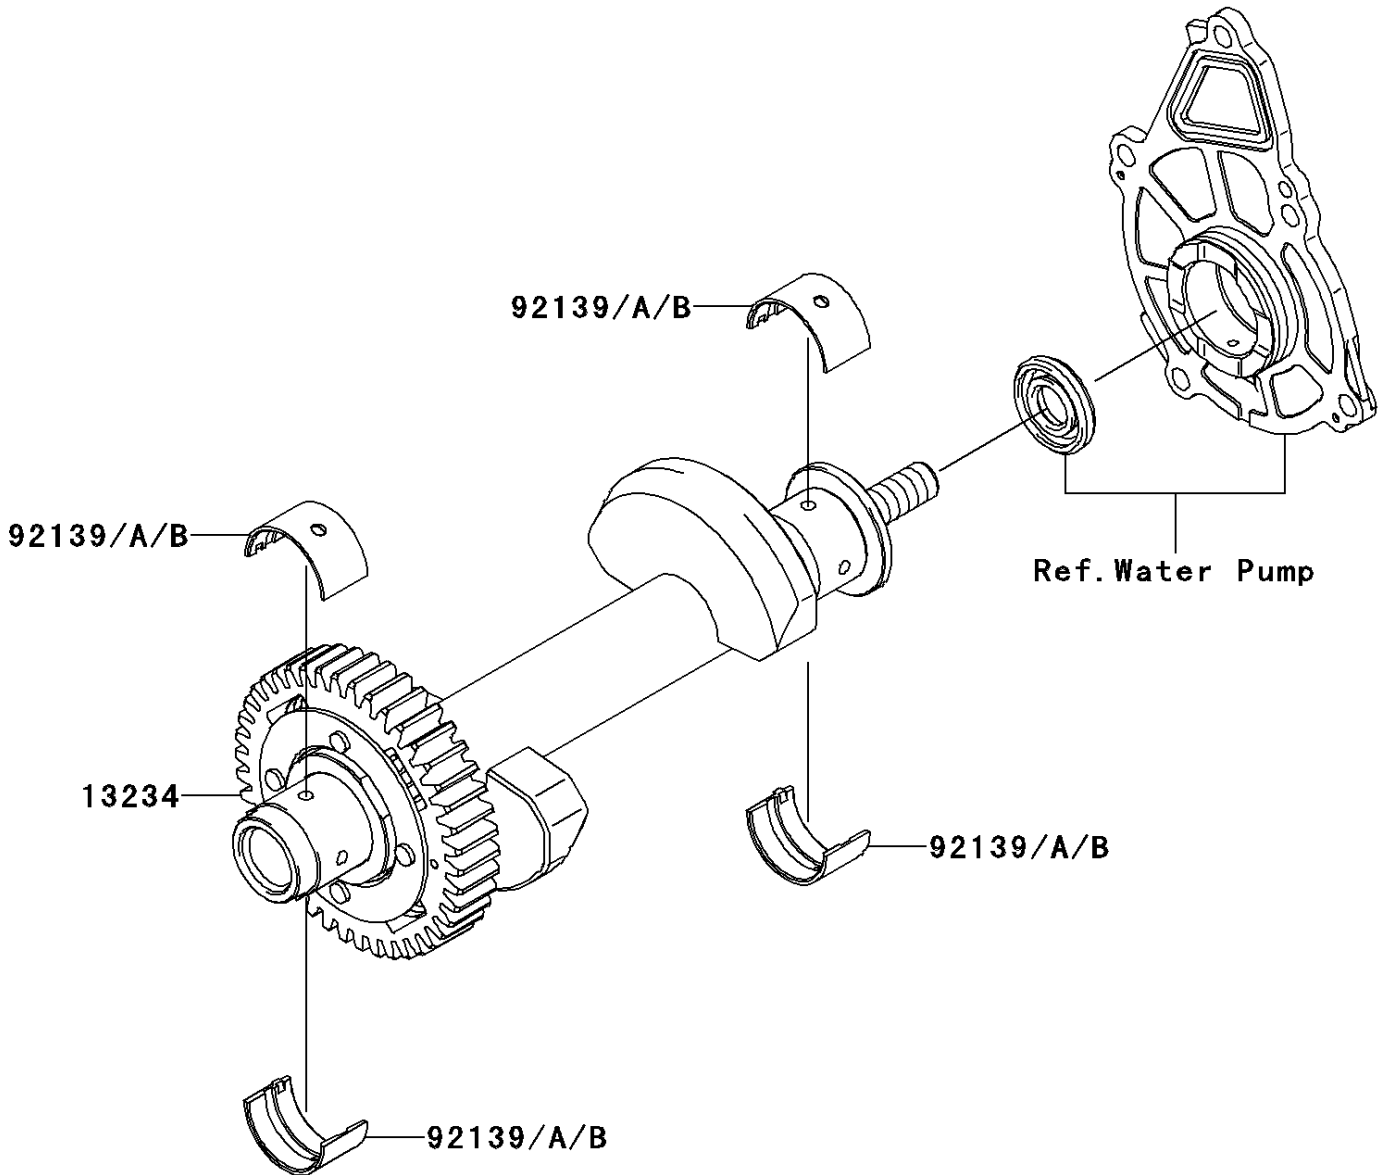

2010 ER-6n PARTS DIAGRAM

Balancer

E1323

2010 ER-6n PARTS LIST

Balancer

ITEM NAME	PART NUMBER	QUANTITY
SHAFT-COMP,BALANCER (Ref # 13234)	13234-0043	1
BUSHING,BALANCER,BLUE (Ref # 92139)	92139-0117	4
BUSHING,BALANCER,BLACK (Ref # 92139A)	92139-0118	AR
BUSHING,BALANCER,BROWN (Ref # 92139B)	92139-0119	AR