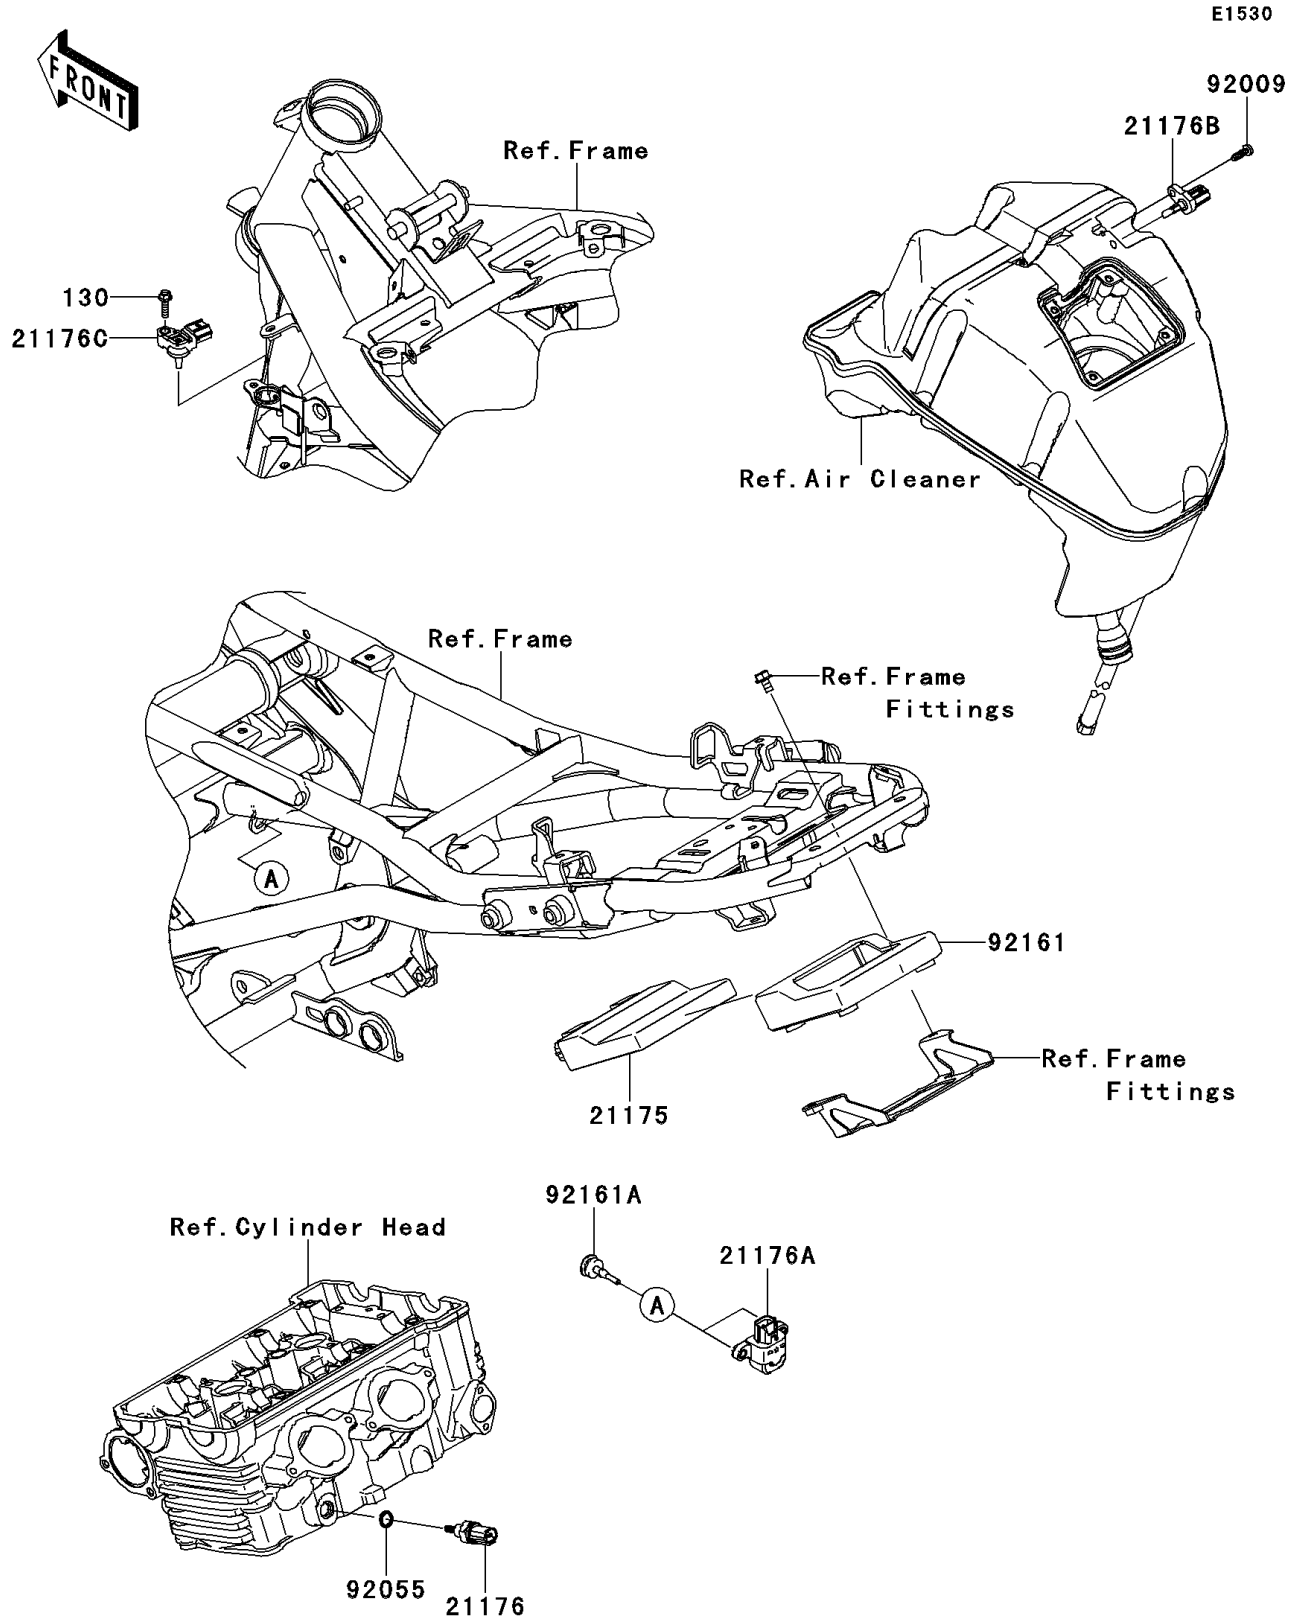

# 2009 ER-6n PARTS DIAGRAM

## Fuel Injection

## 2009 ER-6n PARTS LIST

### Fuel Injection

ITEM NAME	PART NUMBER	QUANTITY
CONTROL UNIT-ELECTRONIC (Ref # 21175)	21175-0206	1
SENSOR,WATER TEMP (Ref # 21176)	21176-0009	1
SENSOR,VEHICLE-DOWN (Ref # 21176A)	21176-0026	1
SENSOR,AIR TEMPERATURE (Ref # 21176B)	21176-0048	1
SENSOR,PRESSURE (Ref # 21176C)	21176-0111	1
SCREW,TAPPING,5X16 (Ref # 92009)	92009-1984	1
RING-O,9.5X1.9 (Ref # 92055)	92055-0016	1
DAMPER,ECU (Ref # 92161)	92161-0630	1
DAMPER (Ref # 92161A)	92161-0839	2
BOLT-FLANGED,5X18 (Ref # 130)	130BA0518	1