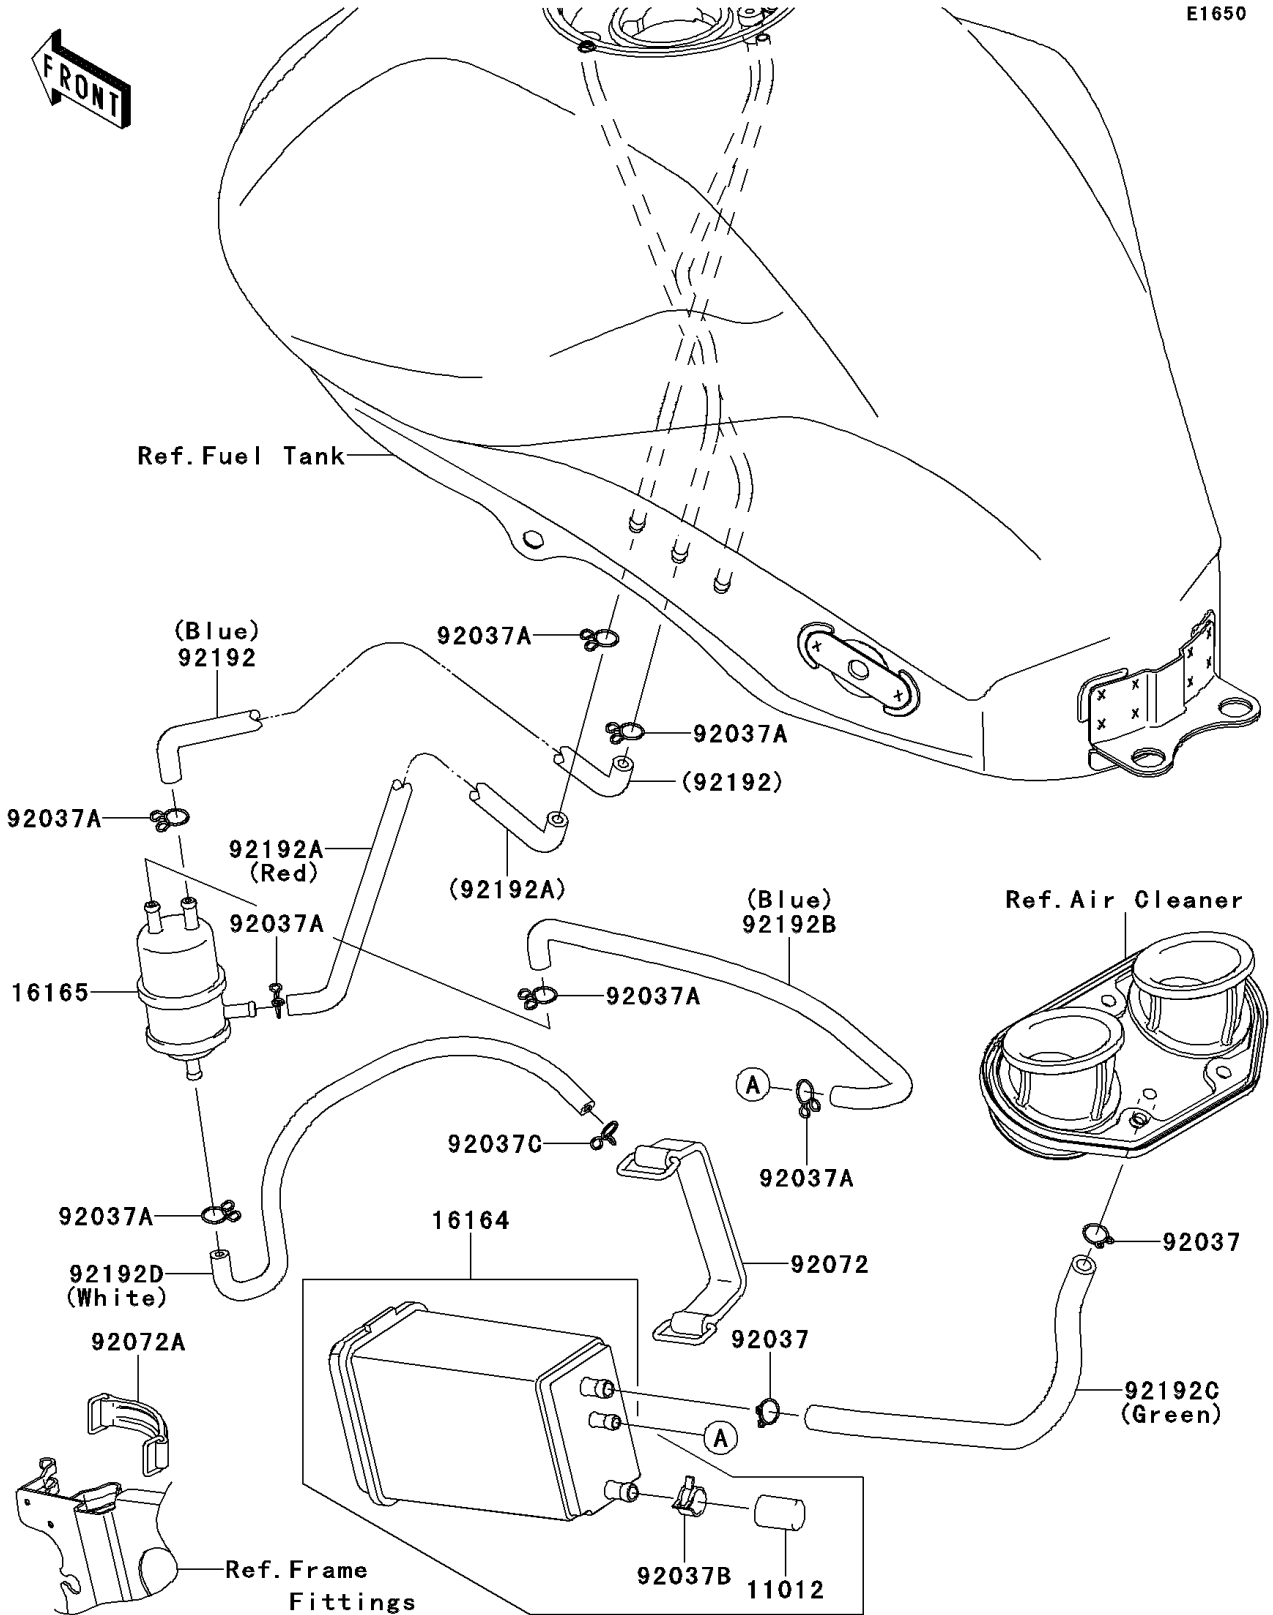

2010 ER-6n PARTS DIAGRAM

Fuel Evaporative System(CA)

E1650

2010 ER-6n PARTS LIST

Fuel Evaporative System(CA)

ITEM NAME	PART NUMBER	QUANTITY
CAP,CANISTER (Ref # 11012)	11012-1388	1
CANISTER (Ref # 16164)	16164-1054	1
SEPARATOR (Ref # 16165)	16165-1001	1
CLAMP,HOSE (Ref # 92037)	92037-1104	2
CLAMP,TUBE (Ref # 92037A)	92037-147	7
CLAMP,CANISTER (Ref # 92037B)	92037-1512	1
CLAMP (Ref # 92037C)	92037-1712	1
BAND (Ref # 92072)	92072-1384	1
BAND,L=50 (Ref # 92072A)	92072-1419	1
TUBE,SEPARATOR-TANK,BLUE (Ref # 92192)	92192-0586	1
TUBE,TANK-SEPARATOR,RED (Ref # 92192A)	92192-0717	1
TUBE,CANISTER-SEPARATOR,BLUE (Ref # 92192B)	92192-0719	1
TUBE,A/C-CANISTER,GREEN (Ref # 92192C)	92192-0720	1
TUBE,SEPARATOR-THROBO,WHITE (Ref # 92192D)	92192-0721	1