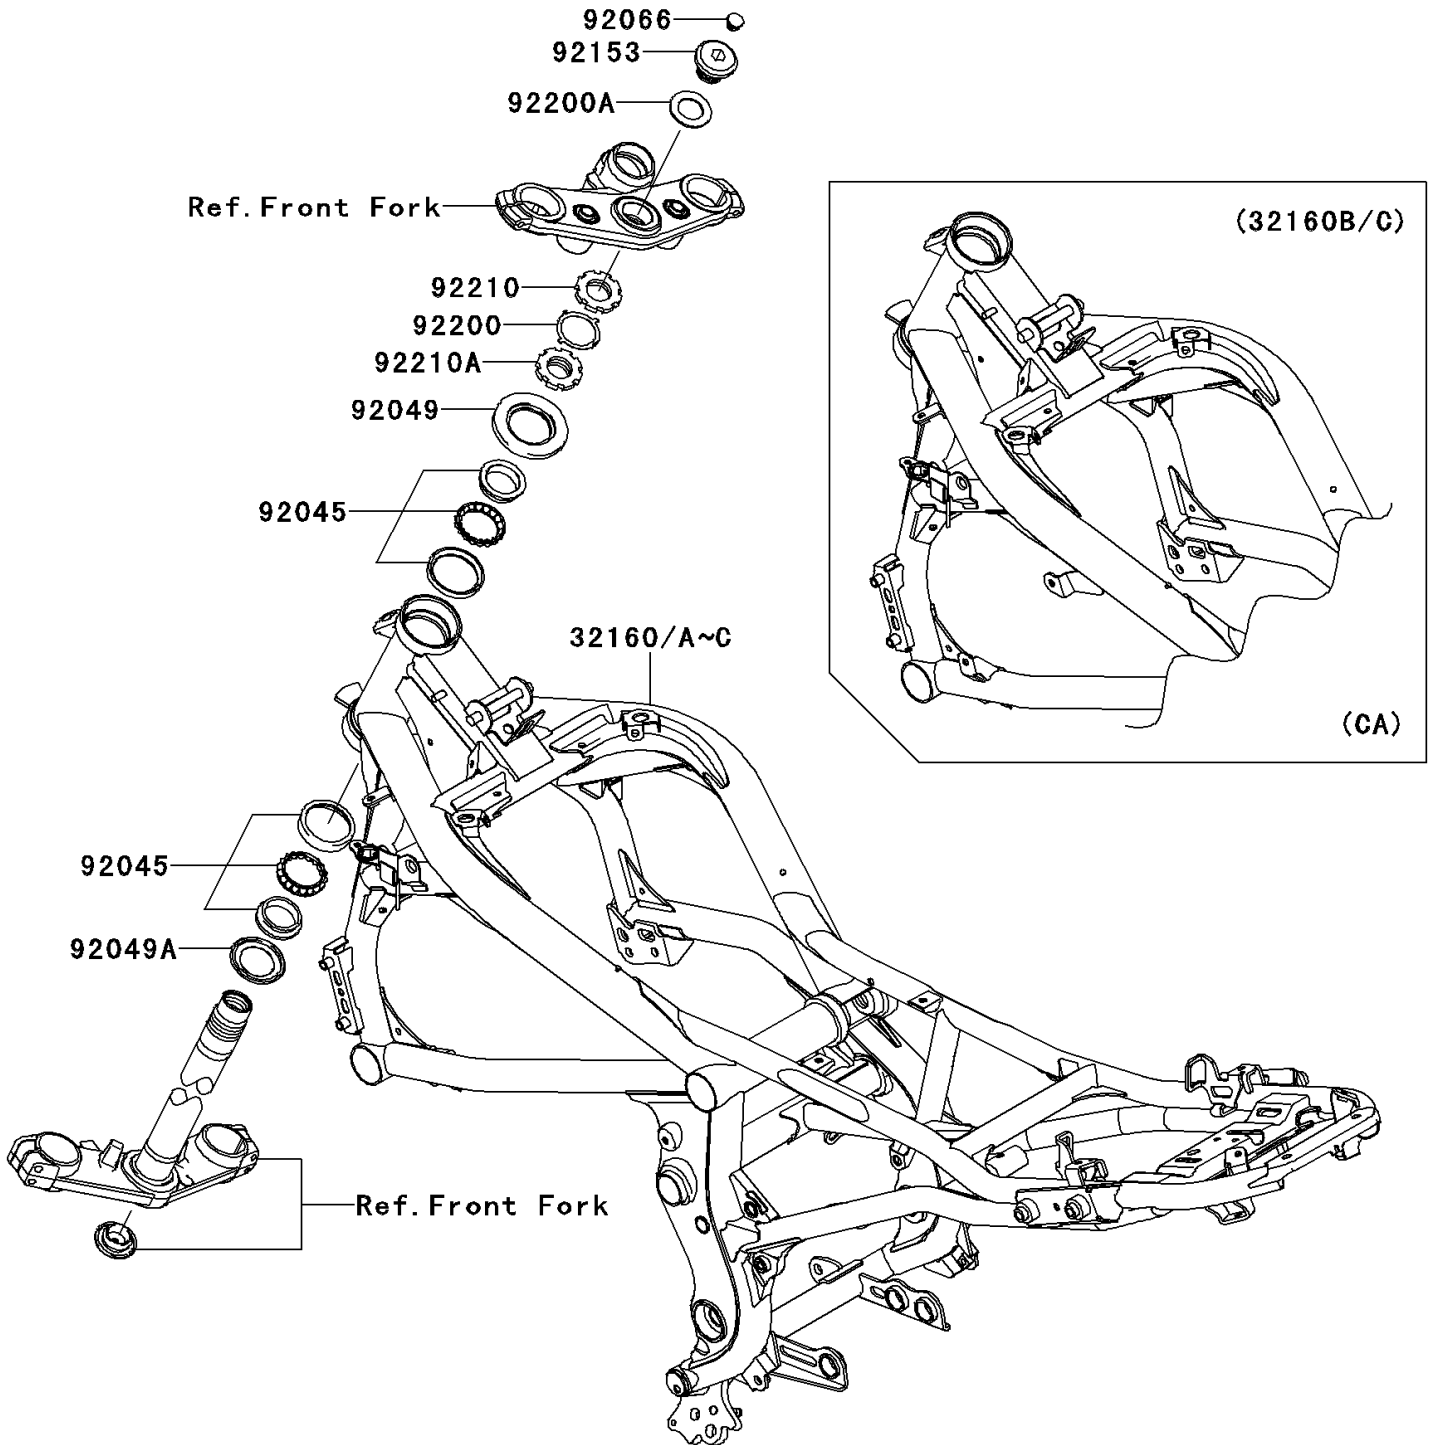

2009 ER-6n PARTS DIAGRAM

Frame

F2120

2009 ER-6n PARTS LIST

Frame

ITEM NAME	PART NUMBER	QUANTITY
FRAME-COMP,P.SILVER (Ref # 32160A)	32160-0318-458	1
FRAME-COMP,P.SILVER (Ref # 32160C)	32160-0319-458	1
BEARING-BALL,SF07A17PX1V1 (Ref # 92045)	92045-1384	2
SEAL-OIL (Ref # 92049)	92049-0131	1
SEAL-OIL (Ref # 92049A)	92049-0137	1
PLUG (Ref # 92066)	92066-0071	1
BOLT,26MM (Ref # 92153)	92153-0474	1
WASHER (Ref # 92200)	92200-0036	1
WASHER,27X42X2.3 (Ref # 92200A)	92200-0081	1
NUT,STEERING STEM,35MM (Ref # 92210)	92210-0534	1
NUT,STEERING STEM,35MM (Ref # 92210A)	92210-0535	1