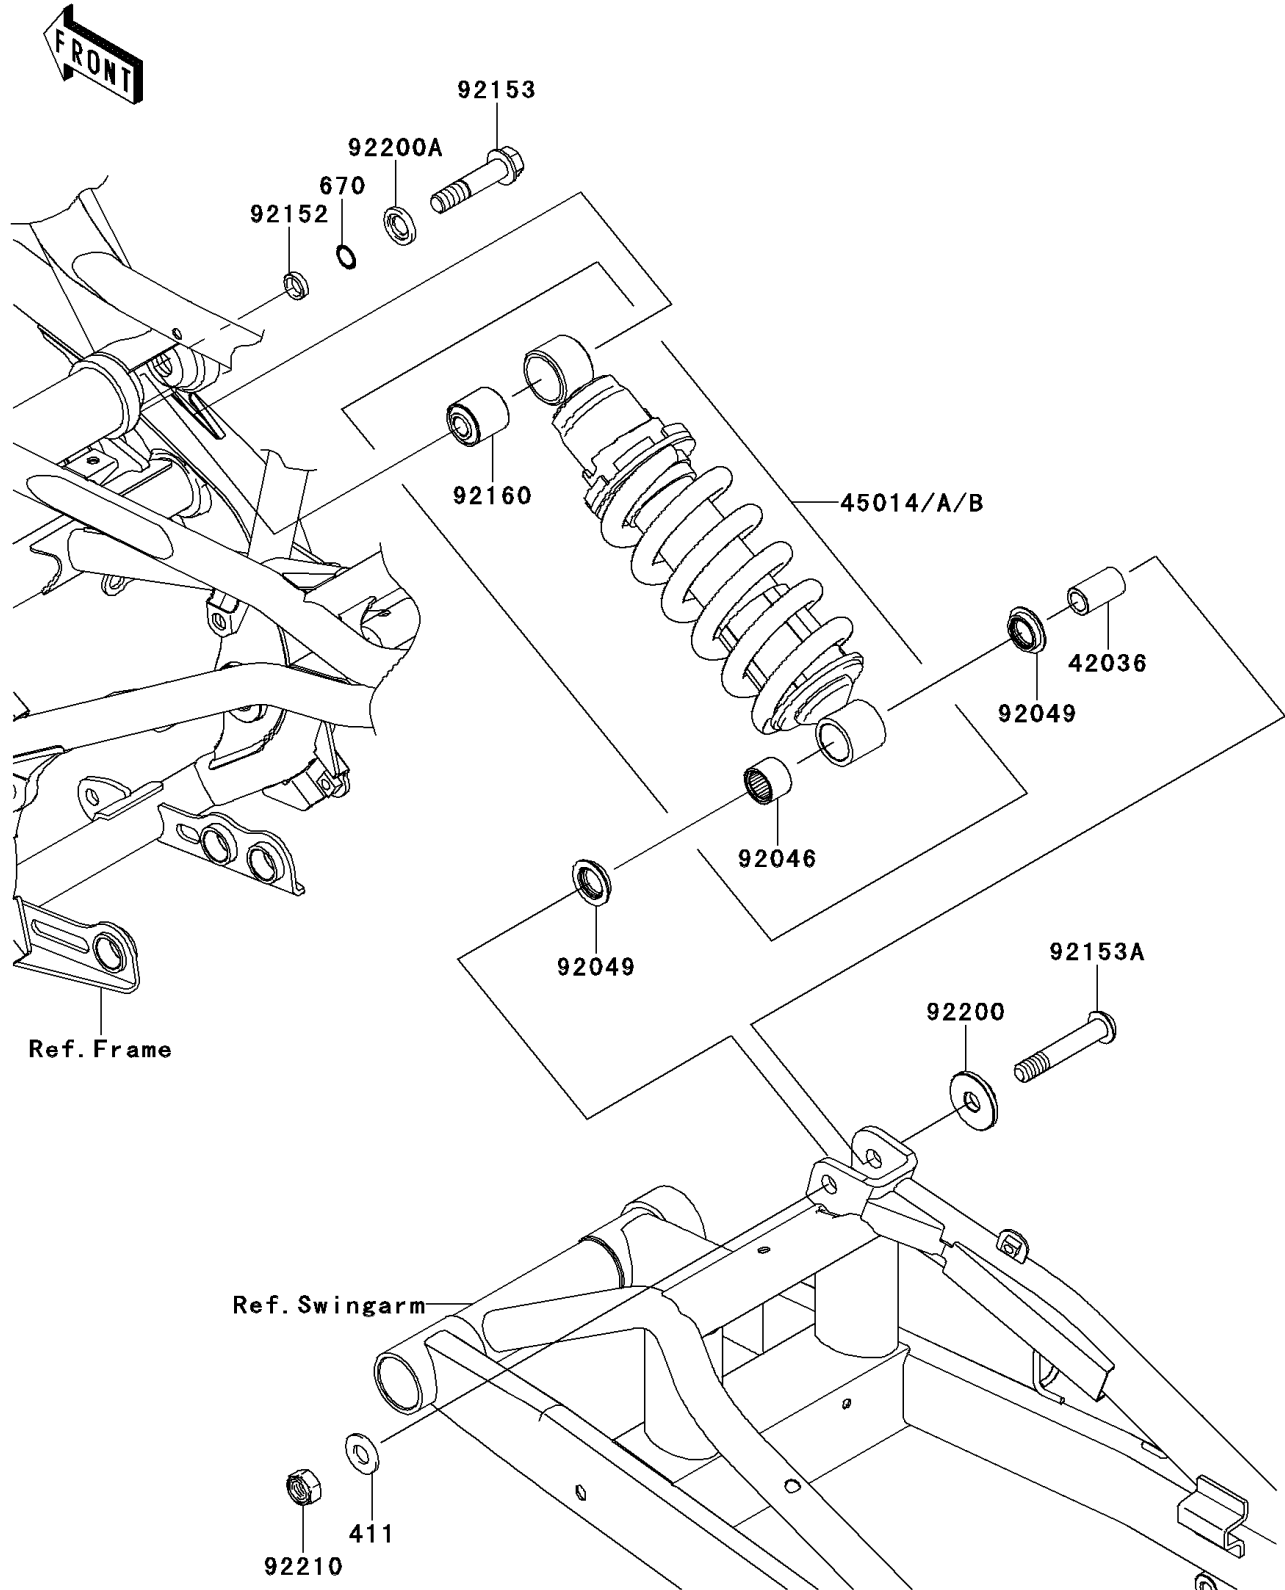

# 2009 ER-6n PARTS DIAGRAM

Suspension/Shock Absorber

F2151

## 2009 ER-6n PARTS LIST

### Suspension/Shock Absorber

ITEM NAME	PART NUMBER	QUANTITY
SLEEVE,12.1X18X32 (Ref # 42036)	42036-0024	1
SHOCKABSORBER,M.P.BLUE (Ref # 45014)	45014-0223-17W	1
BEARING-NEEDLE,SFYZM182417 (Ref # 92046)	92046-1272	1
SEAL-OIL (Ref # 92049)	92049-0133	2
COLLAR,12.1X16.8X4.4 (Ref # 92152)	92152-0811	1
BOLT,FLANGED,12X55 (Ref # 92153)	92153-1766	1
BOLT,SOCKET,12X70 (Ref # 92153A)	92153-1985	1
DAMPER,SHOCKABSORBER (Ref # 92160)	92160-1161	1
WASHER (Ref # 92200)	92200-0484	1
WASHER,12.5X24X3.2 (Ref # 92200A)	92200-0519	1
NUT,LOCK,12MM (Ref # 92210)	92210-0300	1
WASHER-PLAIN,12MM (Ref # 411)	411AA1200	1
O RING,12MM (Ref # 670)	670B2012	1