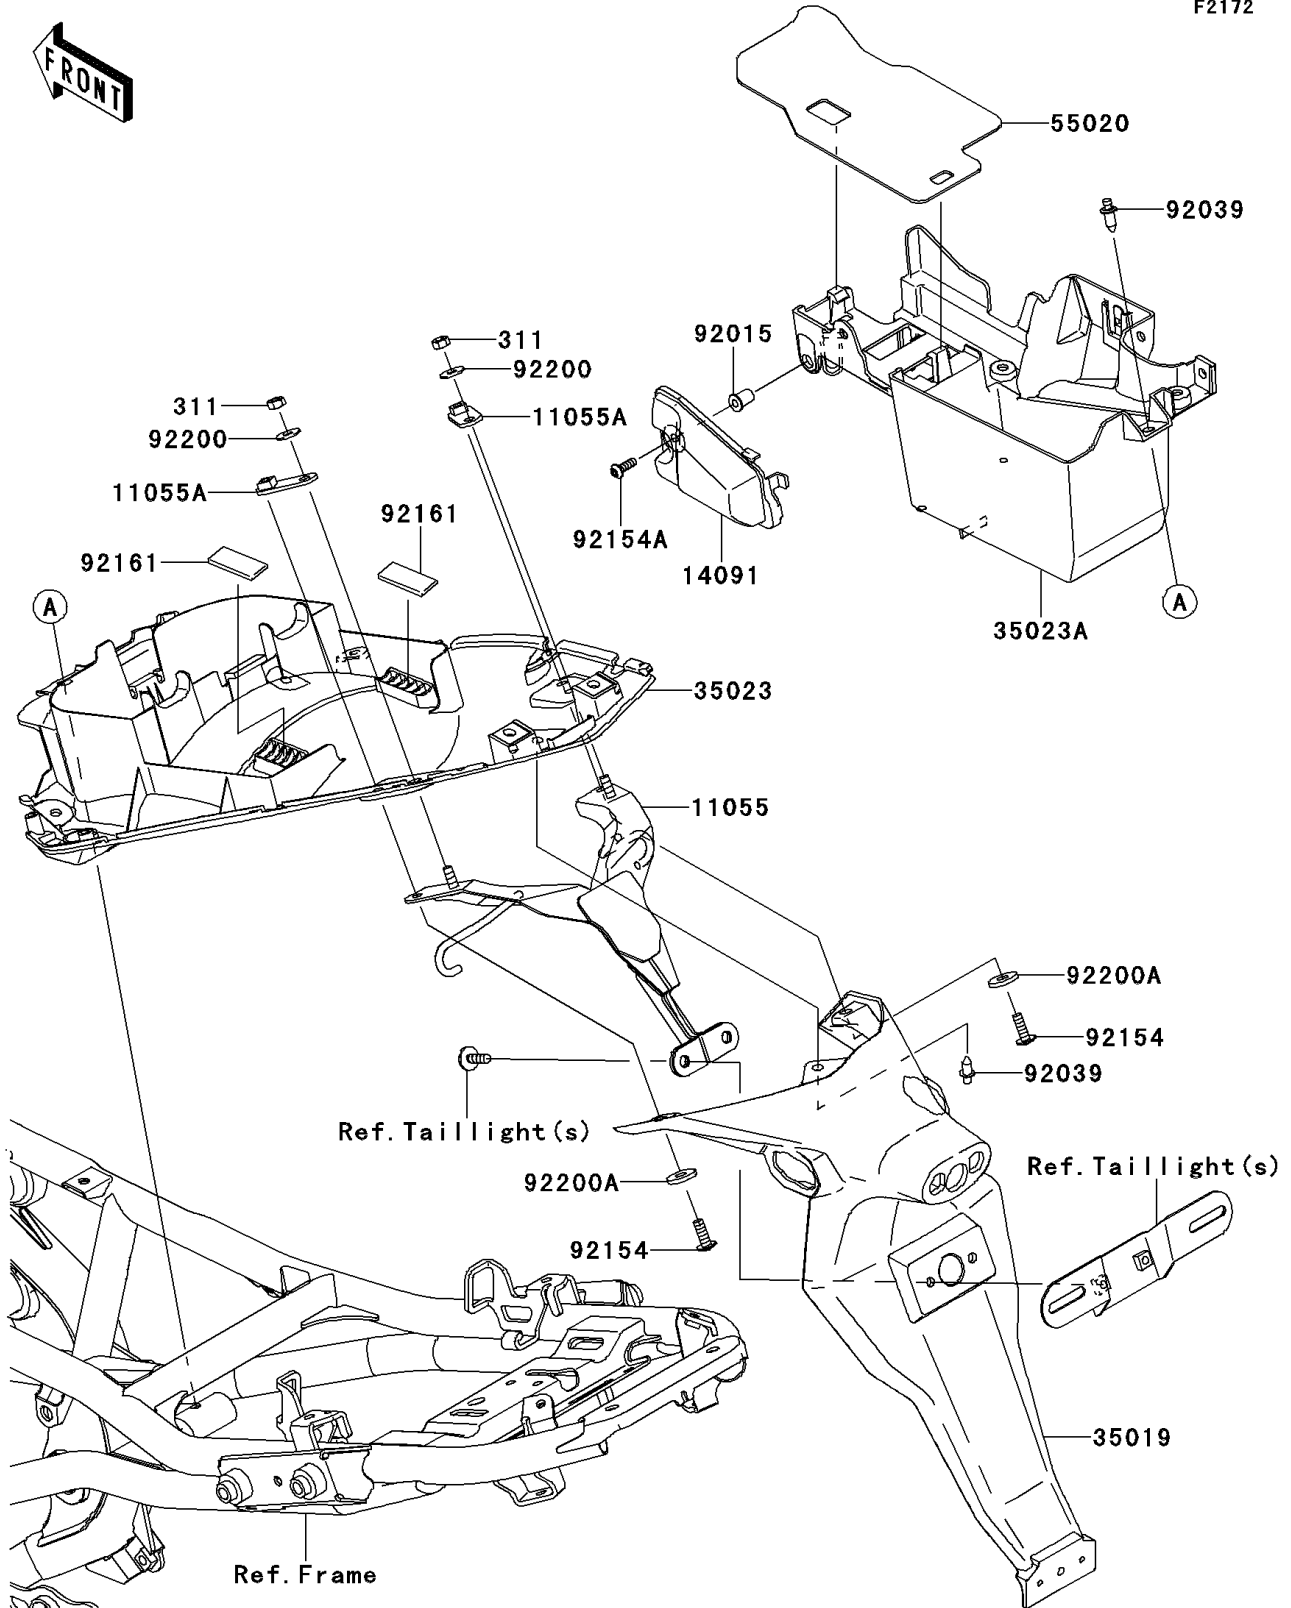

2009 ER-6n PARTS DIAGRAM

Rear Fender(s)

F2172

2009 ER-6n PARTS LIST

Rear Fender(s)

ITEM NAME	PART NUMBER	QUANTITY
BRACKET,FLAP (Ref # 11055)	11055-0587	1
BRACKET (Ref # 11055A)	11055-0843	2
COVER,SWITCH MAINTENANCE (Ref # 14091)	14091-1678	1
FLAP (Ref # 35019)	35019-0075	1
FENDER-REAR,RR (Ref # 35023)	35023-0142	1
FENDER-REAR,FR (Ref # 35023A)	35023-0163	1
GUARD,HEAT (Ref # 55020)	55020-0220	1
NUT,WELL,5MM (Ref # 92015)	92015-1757	1
RIVET (Ref # 92039)	92039-1283	2
BOLT,SOCKET,6X18 (Ref # 92154)	92154-0139	2
BOLT,SOCKET,5X16 (Ref # 92154A)	92154-0182	1
DAMPER (Ref # 92161)	92161-0773	2
WASHER,6.5X17X1 (Ref # 92200)	92200-0430	2
WASHER,6.5X14X1 (Ref # 92200A)	92200-1388	2
NUT-HEX,6MM (Ref # 311)	311AA0600	2