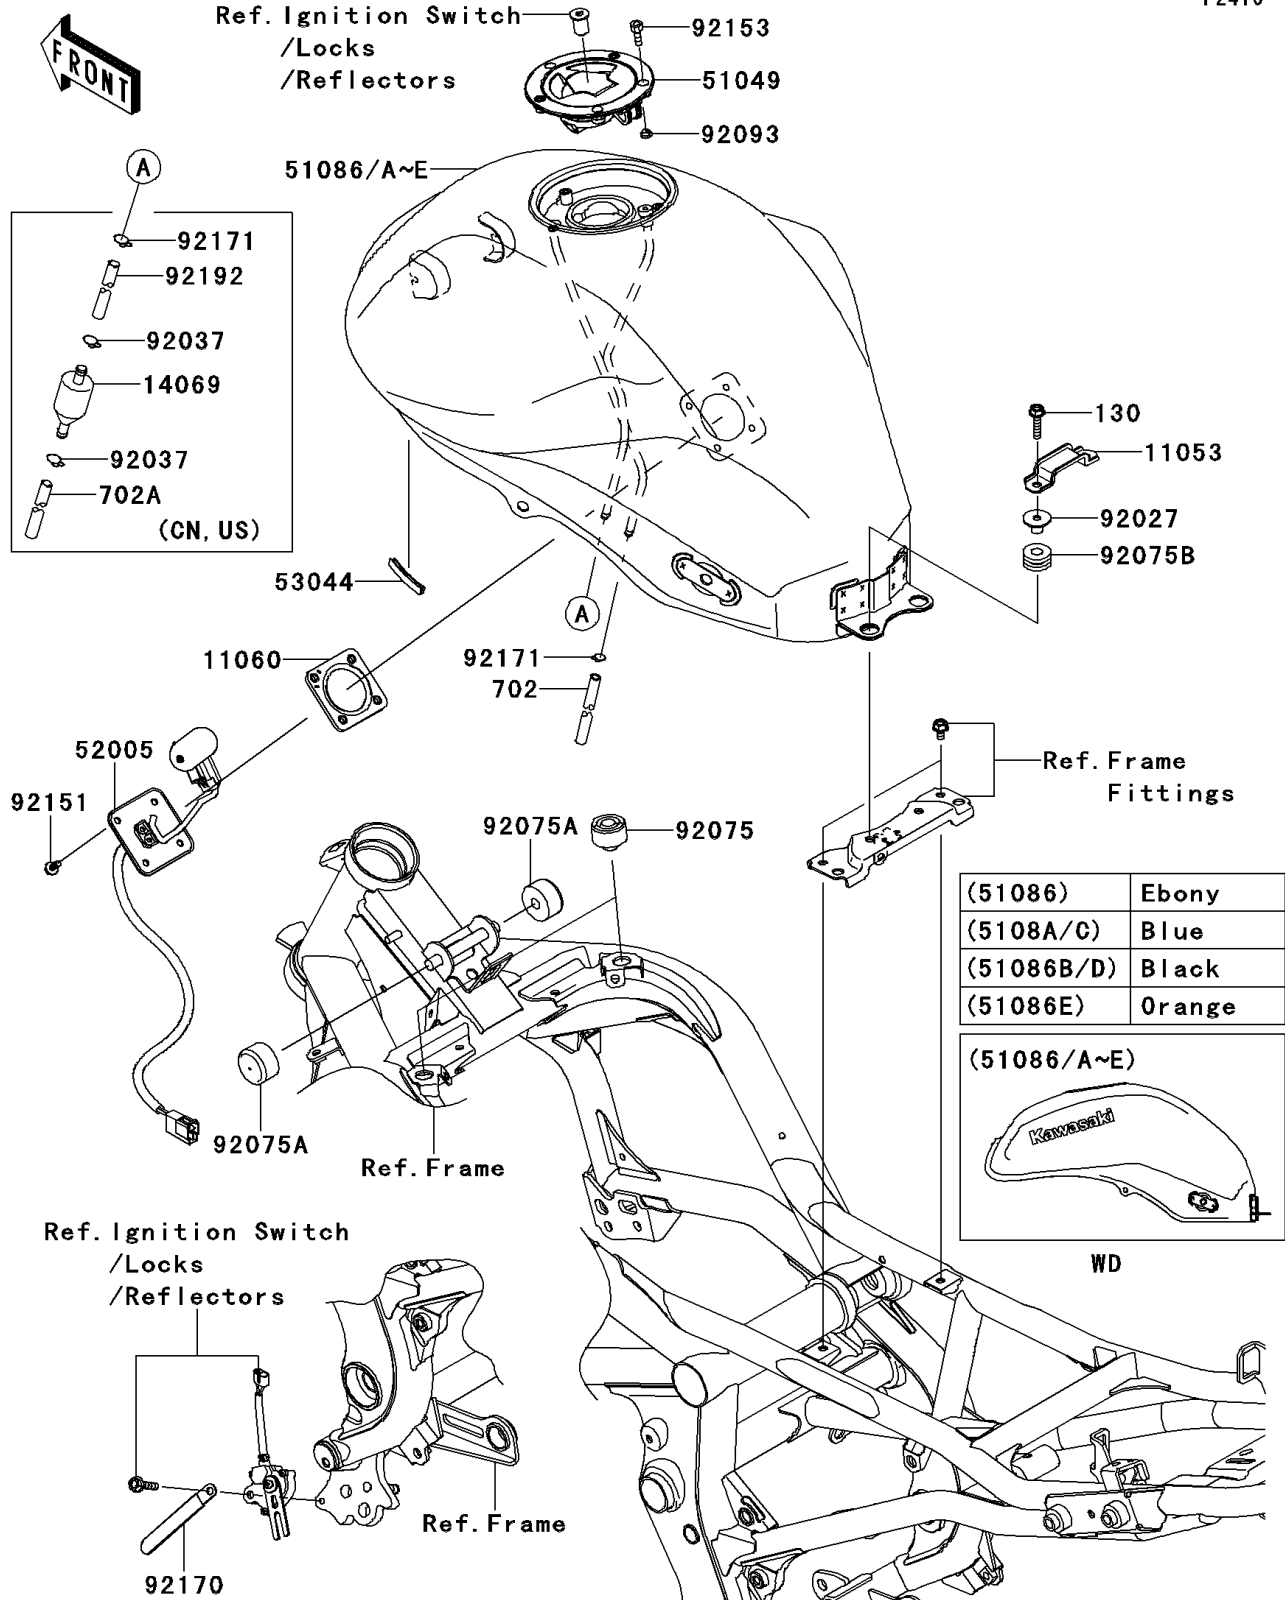

# 2010 ER-6n PARTS DIAGRAM

Fuel Tank

F2410

## 2010 ER-6n PARTS LIST

### Fuel Tank

ITEM NAME	PART NUMBER	QUANTITY
BRACKET,SEAT (Ref # 11053)	11053-1812	1
GASKET,FUEL GAUGE (Ref # 11060)	11060-1952	1
BREATHER,FUEL TANK (Ref # 14069)	14069-1004	1
CAP-TANK,FUEL (Ref # 51049)	51049-0039	1
TANK-COMP-FUEL,EBONY (Ref # 51086)	51086-5160-H8	1
TANK-COMP-FUEL,M.F.S.BLACK (Ref # 51086B)	51086-5160-15V	1
TANK-COMP-FUEL,M.F.S.BLACK (Ref # 51086D)	51086-5161-15V	1
TANK-COMP-FUEL,P.B.ORANGE (Ref # 51086E)	51086-5375-848	1
GAUGE,FUEL (Ref # 52005)	52005-0076	1
TRIM,L=60 (Ref # 53044)	53044-1249	2
COLLAR,L=13.1 (Ref # 92027)	92027-251	2
CLAMP,TUBE (Ref # 92037)	92037-147	2
DAMPER (Ref # 92075)	92075-015	2
DAMPER,FUEL TANK (Ref # 92075A)	92075-125	2
DAMPER (Ref # 92075B)	92075-1690	2
SEAL,FUEL TANK CAP (Ref # 92093)	92093-1030	1
BOLT,5X12 (Ref # 92151)	92151-1599	4
BOLT,SOCKET,5X16 (Ref # 92153)	92153-1616	3
CLAMP (Ref # 92170)	92170-1925	1
CLAMP,8X0.7 (Ref # 92171)	92171-1973	1
CLAMP,8X0.7 (Ref # 92171)	92171-1973	2
TUBE,6X9X500 (Ref # 92192)	92192-0733	1
BOLT-FLANGED,6X25 (Ref # 130)	130BB0625	2
TUBE-RUBBER,6X9X690 (Ref # 702)	702A06690	1
TUBE-RUBBER,7X10X100 (Ref # 702A)	702A07100	1