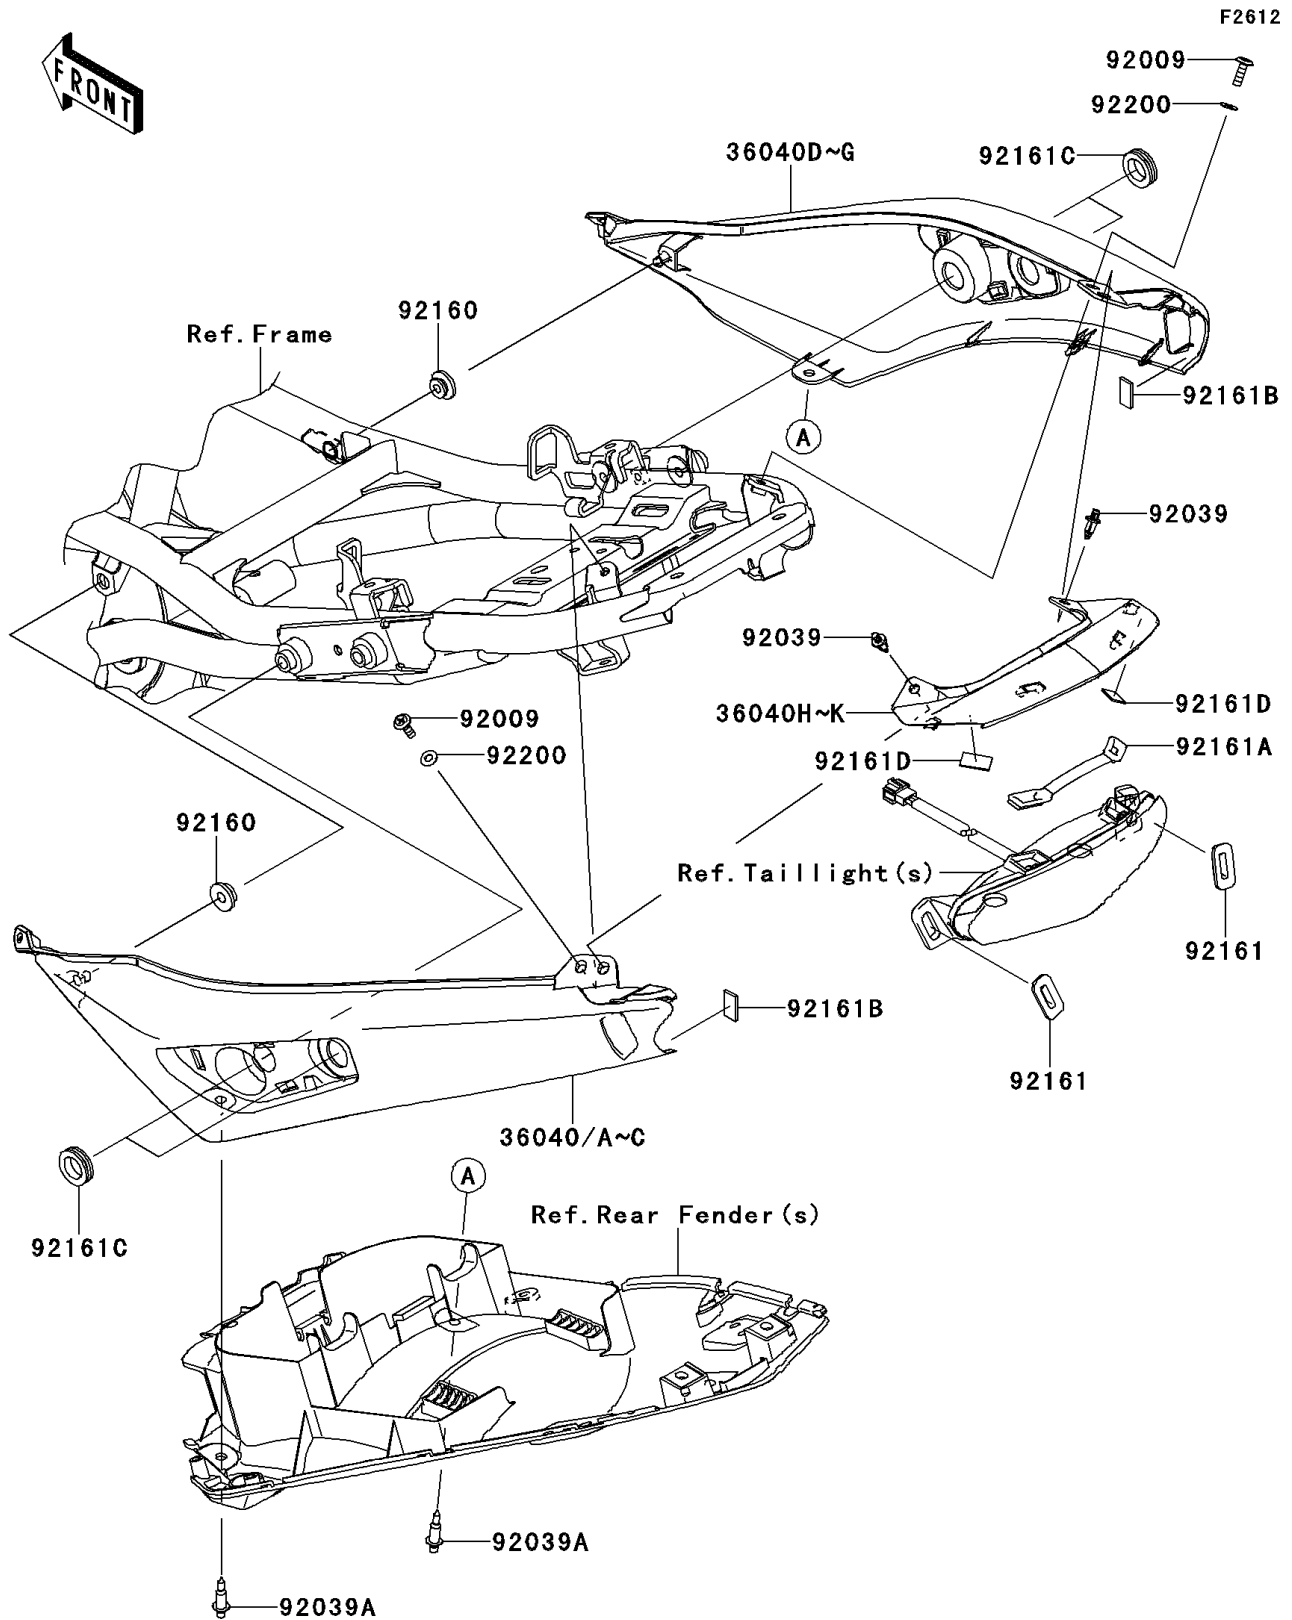

2010 ER-6n PARTS DIAGRAM

Seat Cover

2010 ER-6n PARTS LIST

Seat Cover

ITEM NAME	PART NUMBER	QUANTITY
COVER-TAIL,LH,EBONY (Ref # 36040)	36040-0081-H8	1
COVER-TAIL,LH,M.F.S.BLACK (Ref # 36040B)	36040-0081-15V	1
COVER-TAIL,LH,P.B.ORANGE (Ref # 36040C)	36040-0081-848	1
COVER-TAIL,RH,EBONY (Ref # 36040D)	36040-0082-H8	1
COVER-TAIL,RH,M.F.S.BLACK (Ref # 36040F)	36040-0082-15V	1
COVER-TAIL,RH,P.B.ORANGE (Ref # 36040G)	36040-0082-848	1
COVER-TAIL,CNT,EBONY (Ref # 36040H)	36040-0083-H8	1
COVER-TAIL,CNT,M.F.S.BLACK (Ref # 36040J)	36040-0083-15V	1
COVER-TAIL,CNT,P.B.ORANGE (Ref # 36040K)	36040-0083-848	1
SCREW,5X16 (Ref # 92009)	92009-1909	2
RIVET (Ref # 92039)	92039-0023	2
RIVET (Ref # 92039A)	92039-1283	2
DAMPER (Ref # 92160)	92160-1613	2
DAMPER,TAIL LAMP L&R (Ref # 92161)	92161-0624	2
DAMPER,TAIL LAMP UPP (Ref # 92161A)	92161-0625	1
DAMPER (Ref # 92161B)	92161-0726	2
DAMPER (Ref # 92161C)	92161-0765	4
DAMPER,20X10X1 (Ref # 92161D)	92161-0821	2
WASHER,NYLON,5.3X11.5X0.5 (Ref # 92200)	92200-1480	2