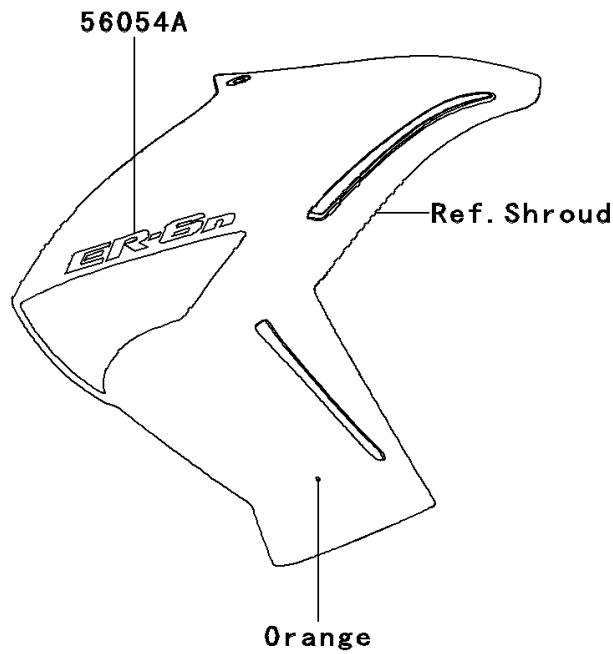

# 2010 ER-6n PARTS DIAGRAM

Decals(Orange)(CAF)(CN)

F2861C

## 2010 ER-6n PARTS LIST

Decals(Orange)(CAF)(CN)

ITEM NAME	PART NUMBER	QUANTITY
MARK,FUEL TANK,KAWASAKI (Ref # 56054)	56054-0526	2
MARK,SHROUD,ER-6N (Ref # 56054A)	56054-0531	2