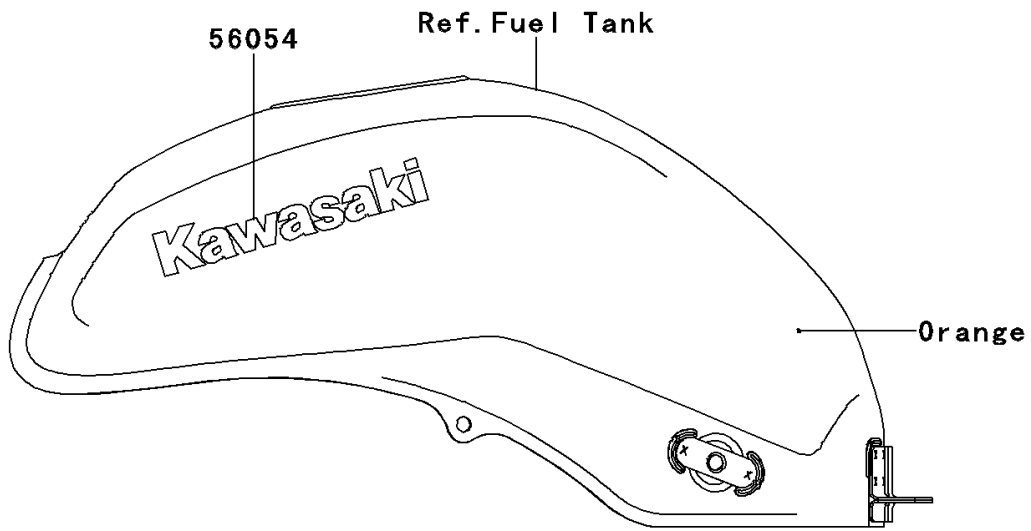

# 2010 ER-6n PARTS DIAGRAM

Decals(Orange)(CAF)(CN)

F2861C

## 2010 ER-6n PARTS LIST

Decals(Orange)(CAF)(CN)

ITEM NAME	PART NUMBER	QUANTITY
MARK,FUEL TANK,KAWASAKI (Ref # 56054)	56054-0526	2
MARK,SHROUD,ER-6N (Ref # 56054A)	56054-0531	2